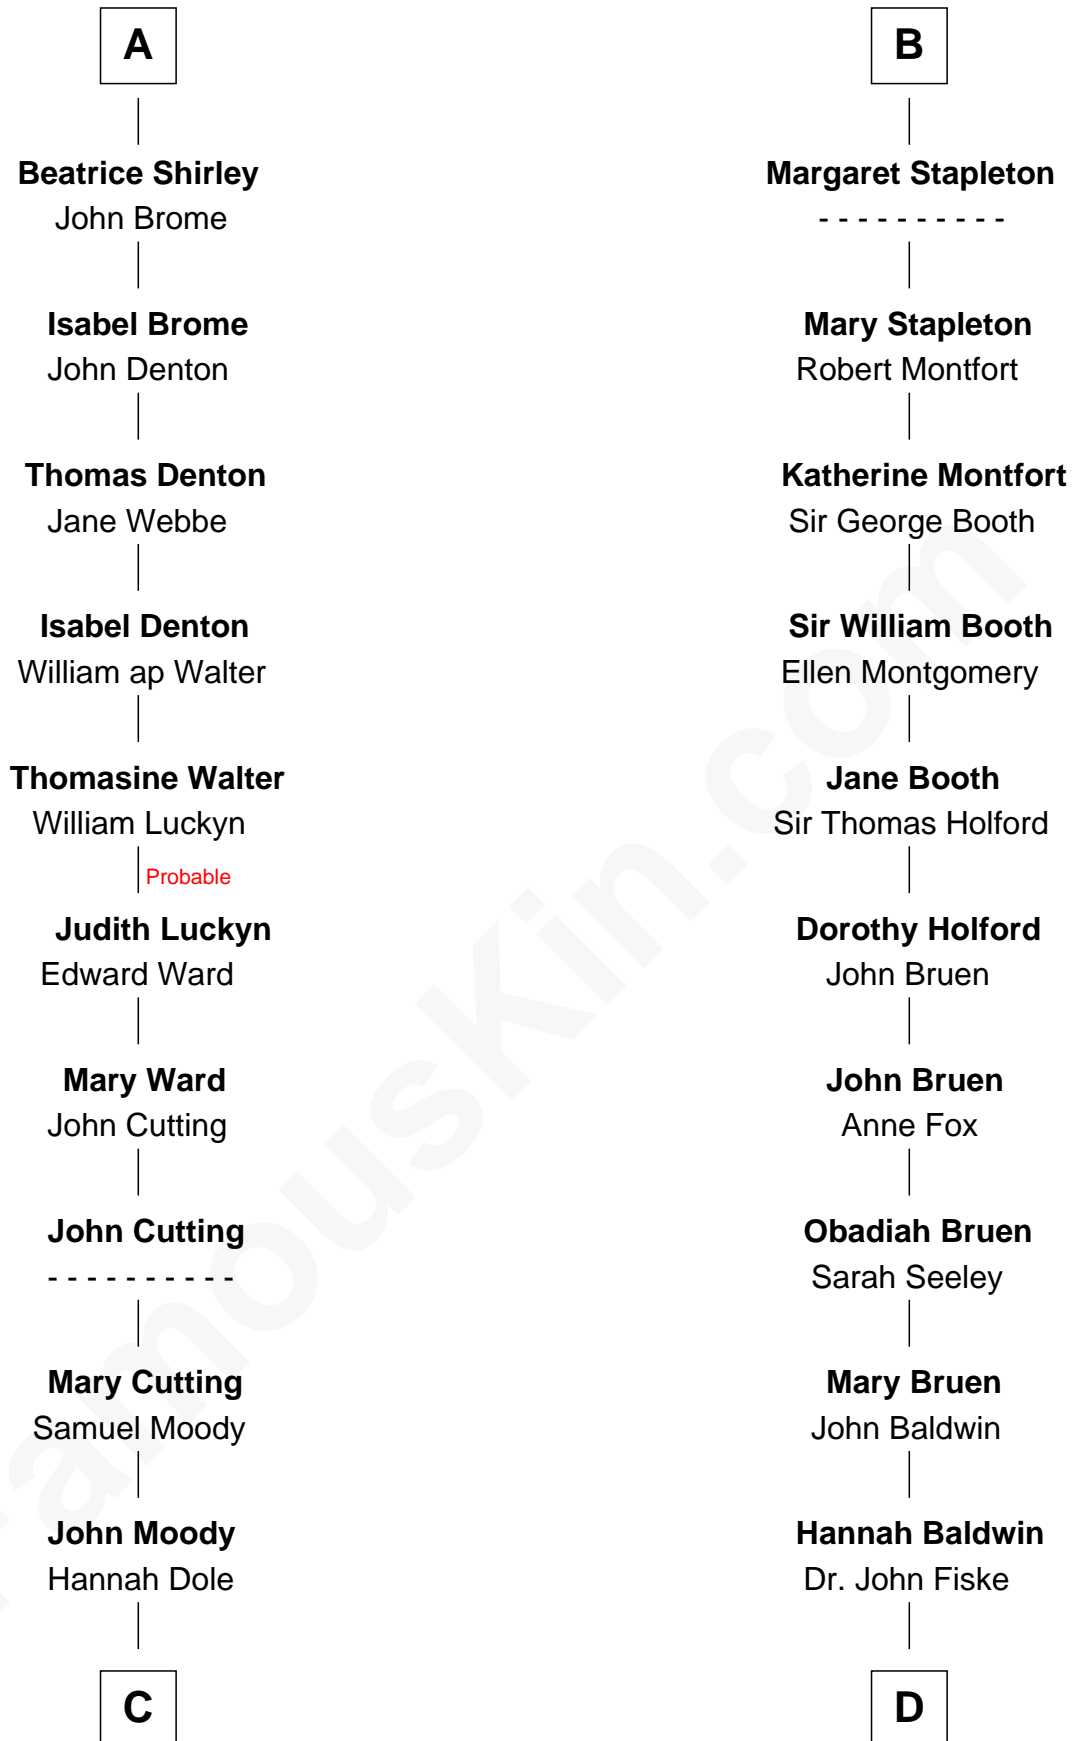

FamousKin.com Relationship Chart of

Nathan Hale

America's First Spy

19th cousin 2 times removed of

Stephen A. Douglas

Participated in Lincoln-Douglas Debates

C

Apphia Moody
Samuel Hale

Richard Hale
Elizabeth Strong

Nathan Hale
America's First Spy

D

Benjamin Fiske
Abigail Bowen

Benjamin Fiske
Susannah Briggs

Rev. Nathaniel Fiske
Sarah Arnold

Sarah Fiske
Dr. Stephen Arnold Douglass

Stephen A. Douglas
The Lincoln-Douglas Debates