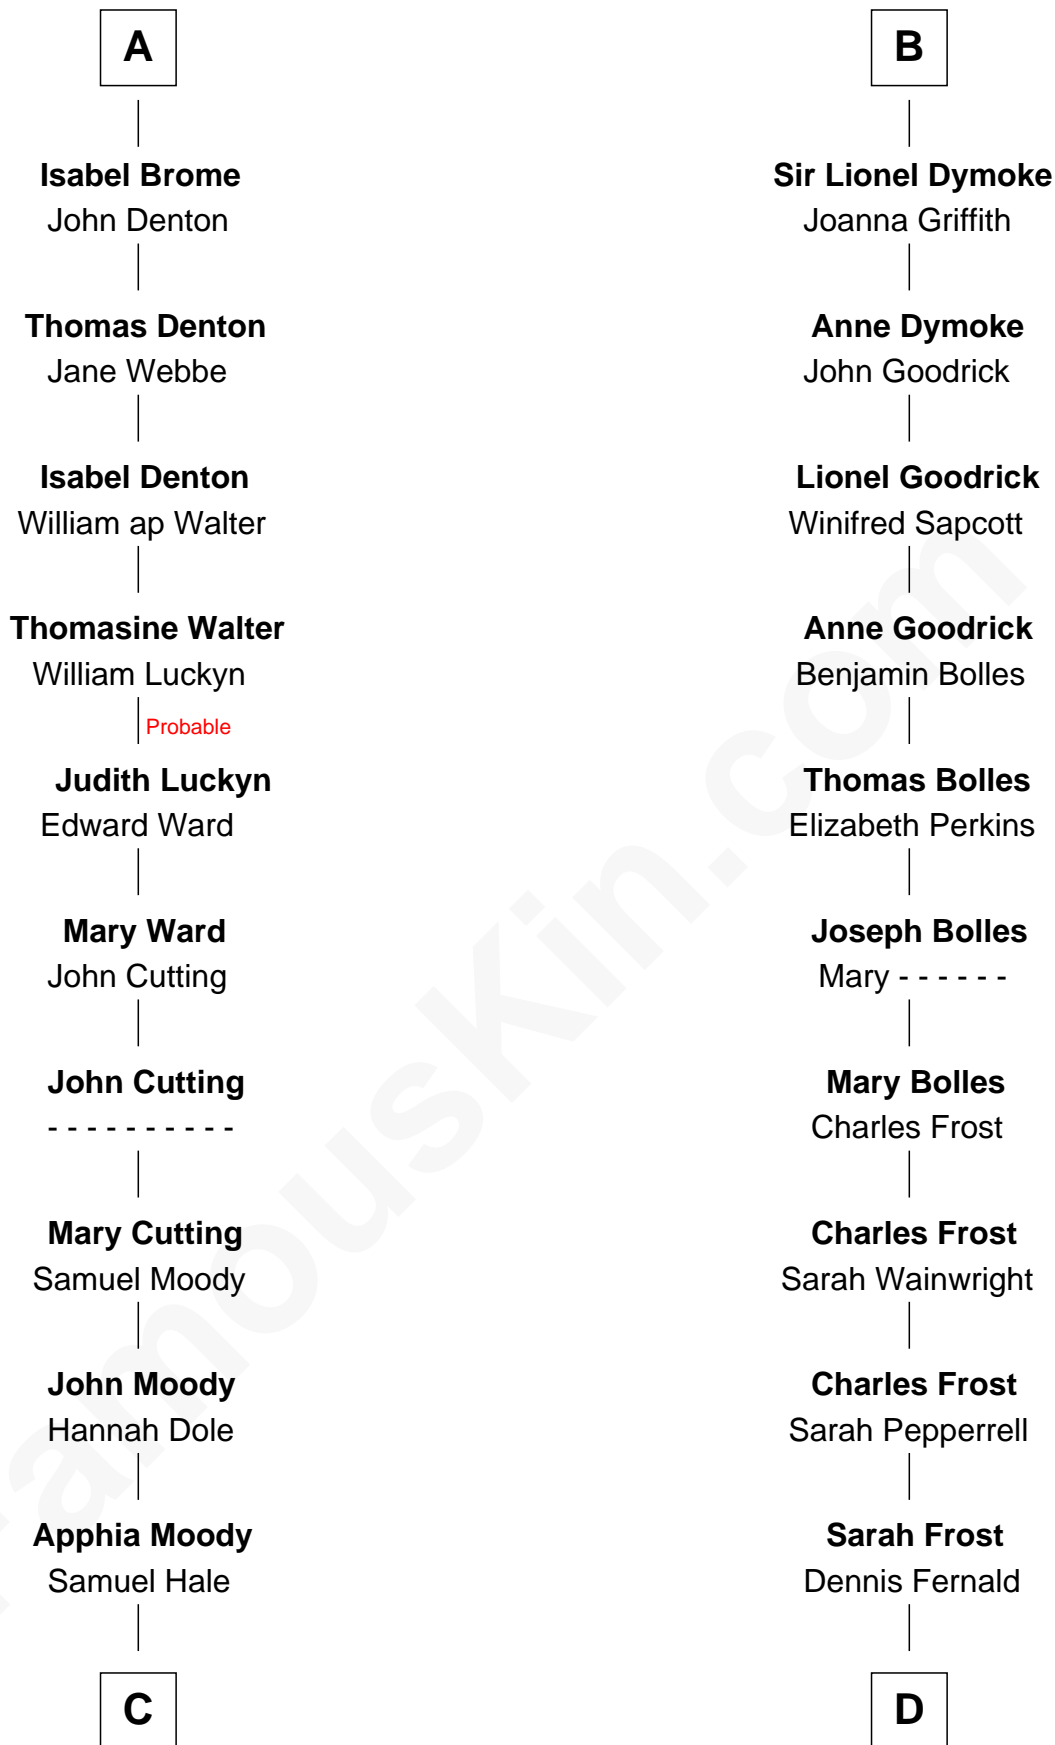

FamousKin.com Relationship Chart of

Nathan Hale

America's First Spy

18th cousin 2 times removed of

John Fremont Hill

45th Governor of Maine

Sir James de Audley

Ela Longespee

Iseult de Mortimer

Alice de Audley

Sir Ralph de Greystoke

Sir William de Greystoke

Joan FitzHenry

Sir Ralph de Greystoke

Katherine de Clifford

Maud de Greystoke

Eudo de Welles

Sir Lionel de Welles

Joan de Waterton

Margaret de Welles

Sir Thomas Dymoke

B

C

Richard Hale
Elizabeth Strong

Nathan Hale
America's First Spy

D

Miriam Fernald
William Leighton

Andrew Pepperrell Leighton
Sarah Catherine Odiorne

Miriam Leighton
William Hill

John Fremont Hill
45th Governor of Maine

FamousKin.com