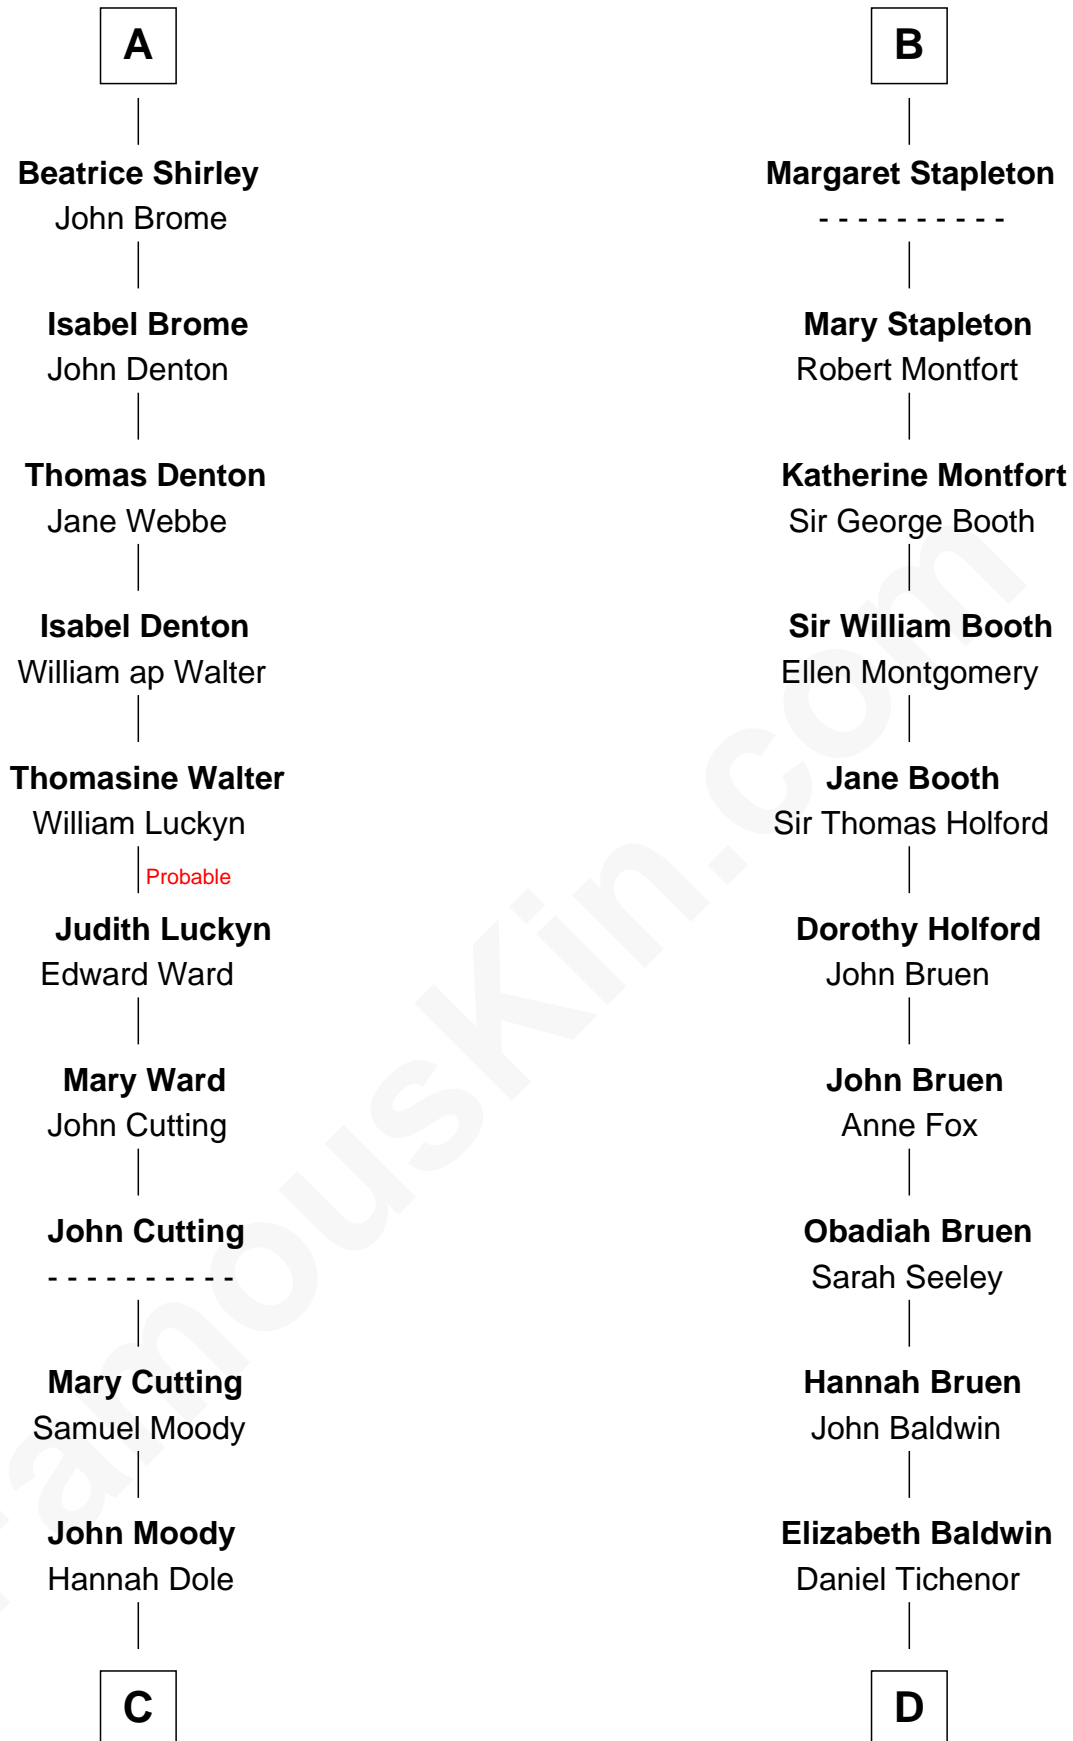

# FamousKin.com Relationship Chart of

**Nathan Hale**

*America's First Spy*

19th cousin 1 time removed of

**Isaac Taylor Tichenor**

*President of Auburn University*

**C**

**Apphia Moody**  
Samuel Hale

**Richard Hale**  
Elizabeth Strong

**Nathan Hale**  
*America's First Spy*

**D**

**Joseph Tichenor**  
Elizabeth - - - - -

**Daniel Tichenor**  
Anna Byram

**James Tichenor**  
Margaret Bennett

**Isaac Taylor Tichenor**  
*President of Auburn University*