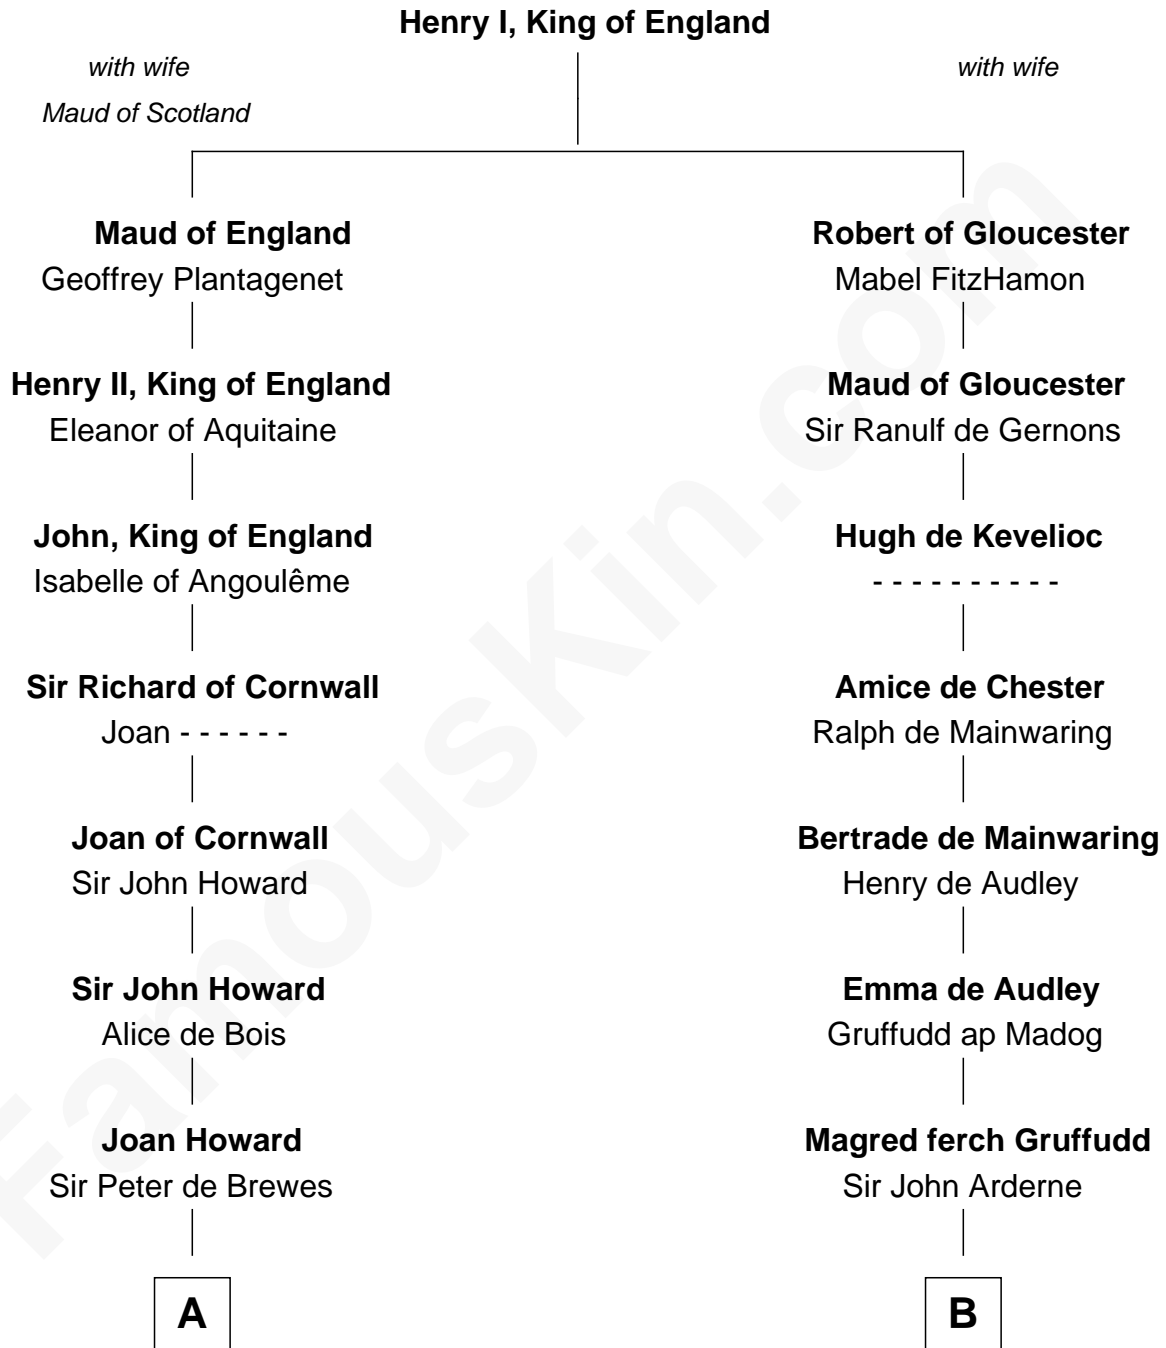

FamousKin.com Relationship Chart of

Nathan Hale

America's First Spy

19th cousin 2 times removed of

Henry Gregory

(c1570 - c1655) Great Migration Immigrant 1639

C

Mary Cutting
Samuel Moody

John Moody
Hannah Dole

Apphia Moody
Samuel Hale

Richard Hale
Elizabeth Strong

Nathan Hale
America's First Spy

D

Thomas Gregory
Dorothy Beeston

John Gregory
Alice - - - - -

Henry Gregory
Great Migration Immigrant 1639