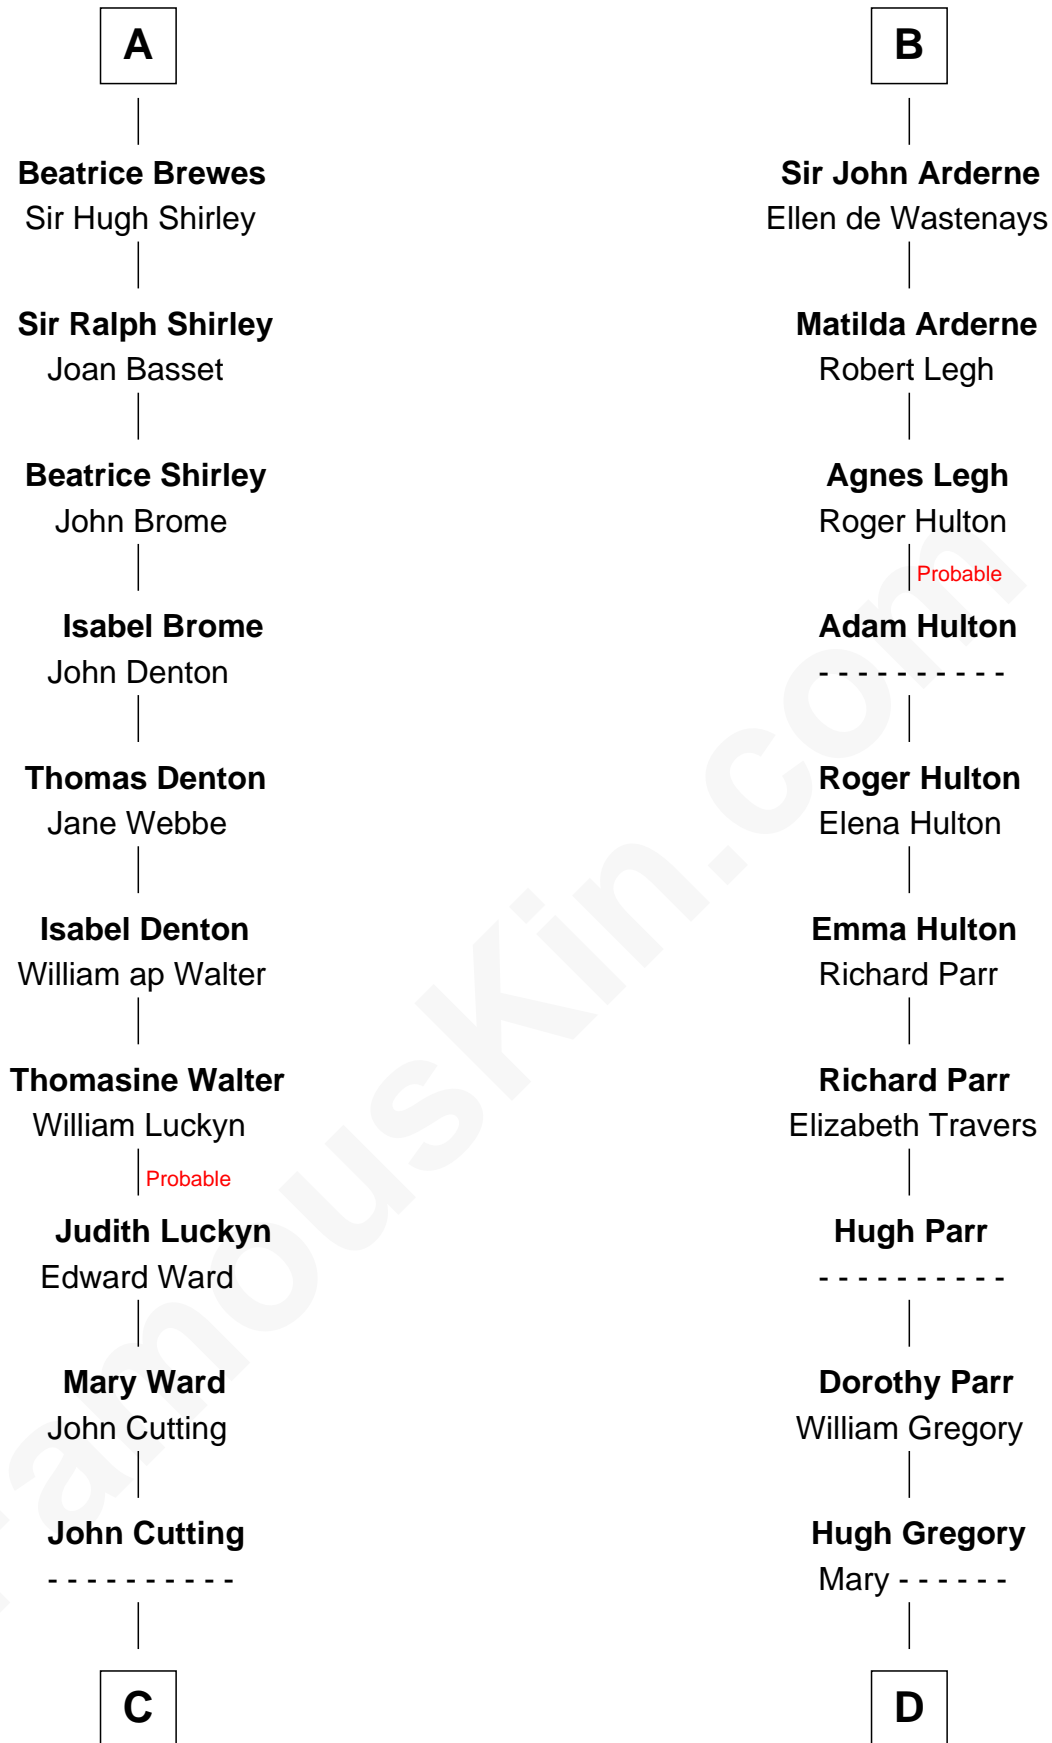

FamousKin.com Relationship Chart of

Nathan Hale

America's First Spy

19th cousin 2 times removed of

Henry Gregory

(c1570 - c1655) Great Migration Immigrant 1639

C

Mary Cutting
Samuel Moody

John Moody
Hannah Dole

Apphia Moody
Samuel Hale

Richard Hale
Elizabeth Strong

Nathan Hale
America's First Spy

D

Thomas Gregory
Dorothy Beeston

John Gregory
Alice - - - - -

Henry Gregory
Great Migration Immigrant 1639