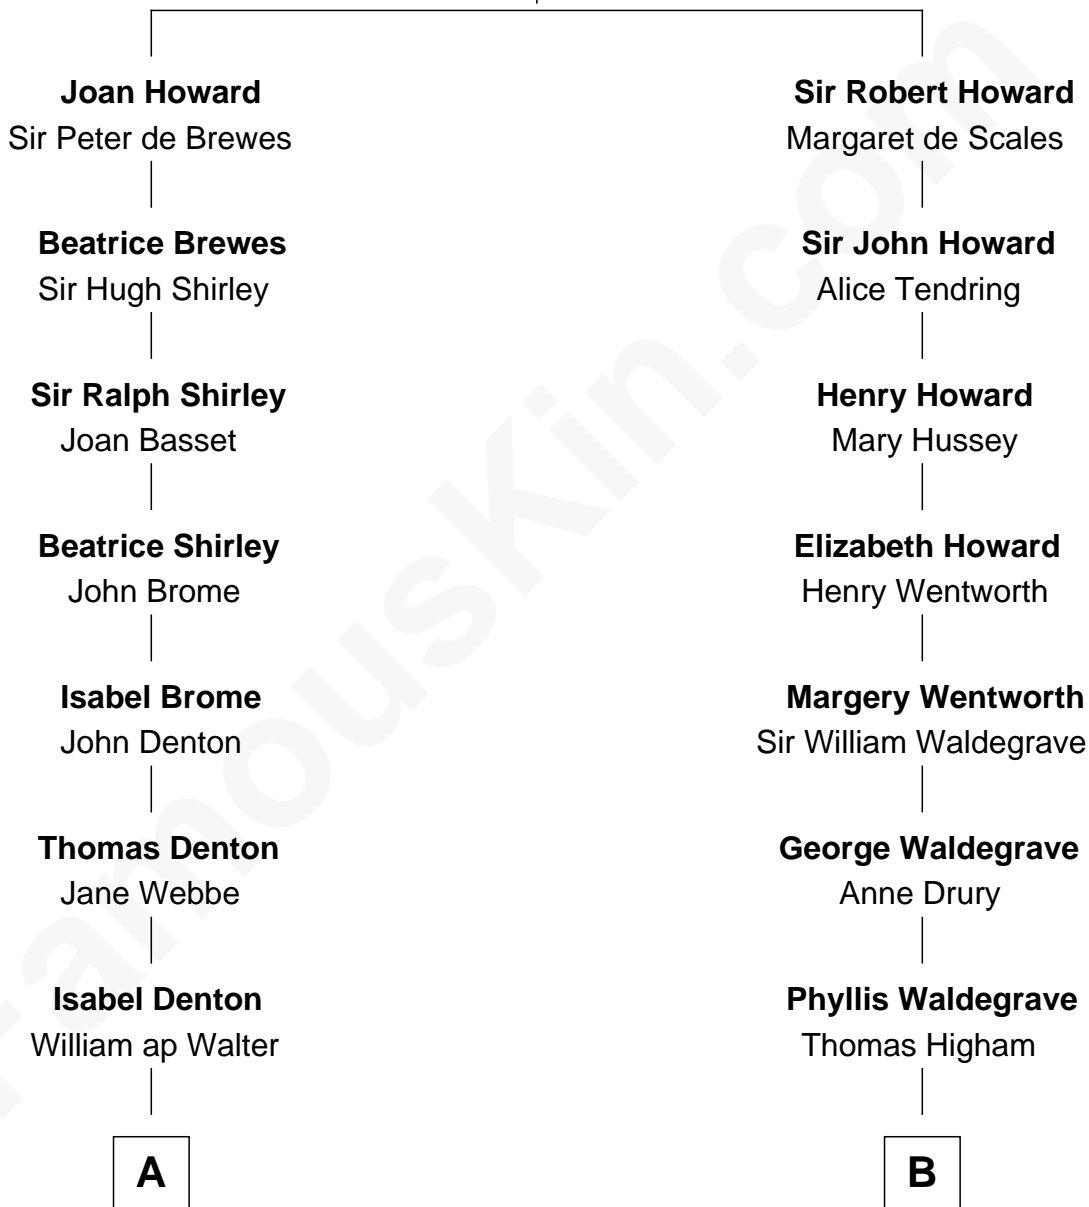

FamousKin.com Relationship Chart of

Nathan Hale

America's First Spy

15th cousin 4 times removed of

Bob Moore

Co-Founder, Bob's Red Mill

Sir John Howard

Alice de Bois

C

Clinton Morris Learnard

Gertrude Maud Yost

Doris Dell Learnard

Kenneth Earl Moore

Bob Moore

Co-Founder, Bob's Red Mill

FamousKin.com