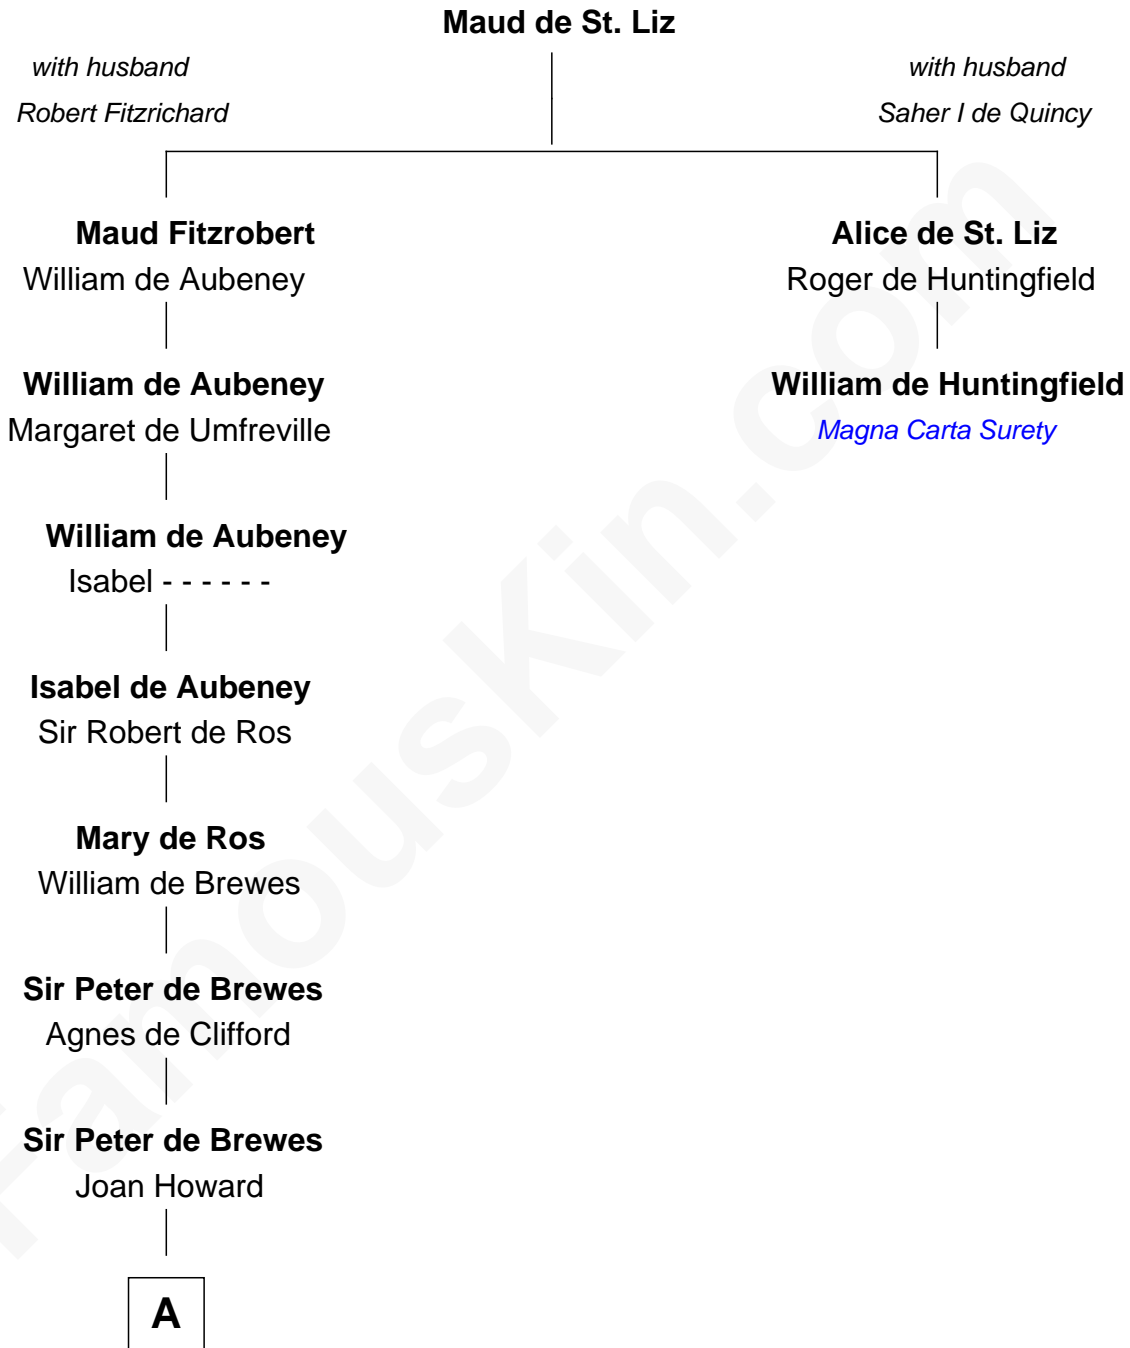

FamousKin.com Relationship Chart of

Nathan Hale

America's First Spy

1st cousin 20 times removed of

William de Huntingfield

Magna Carta Surety

B

—
Mary Cutting
Samuel Moody

—
John Moody
Hannah Dole

—
Apphia Moody
Samuel Hale

—
Richard Hale
Elizabeth Strong

—
Nathan Hale
America's First Spy

FamousKin.com