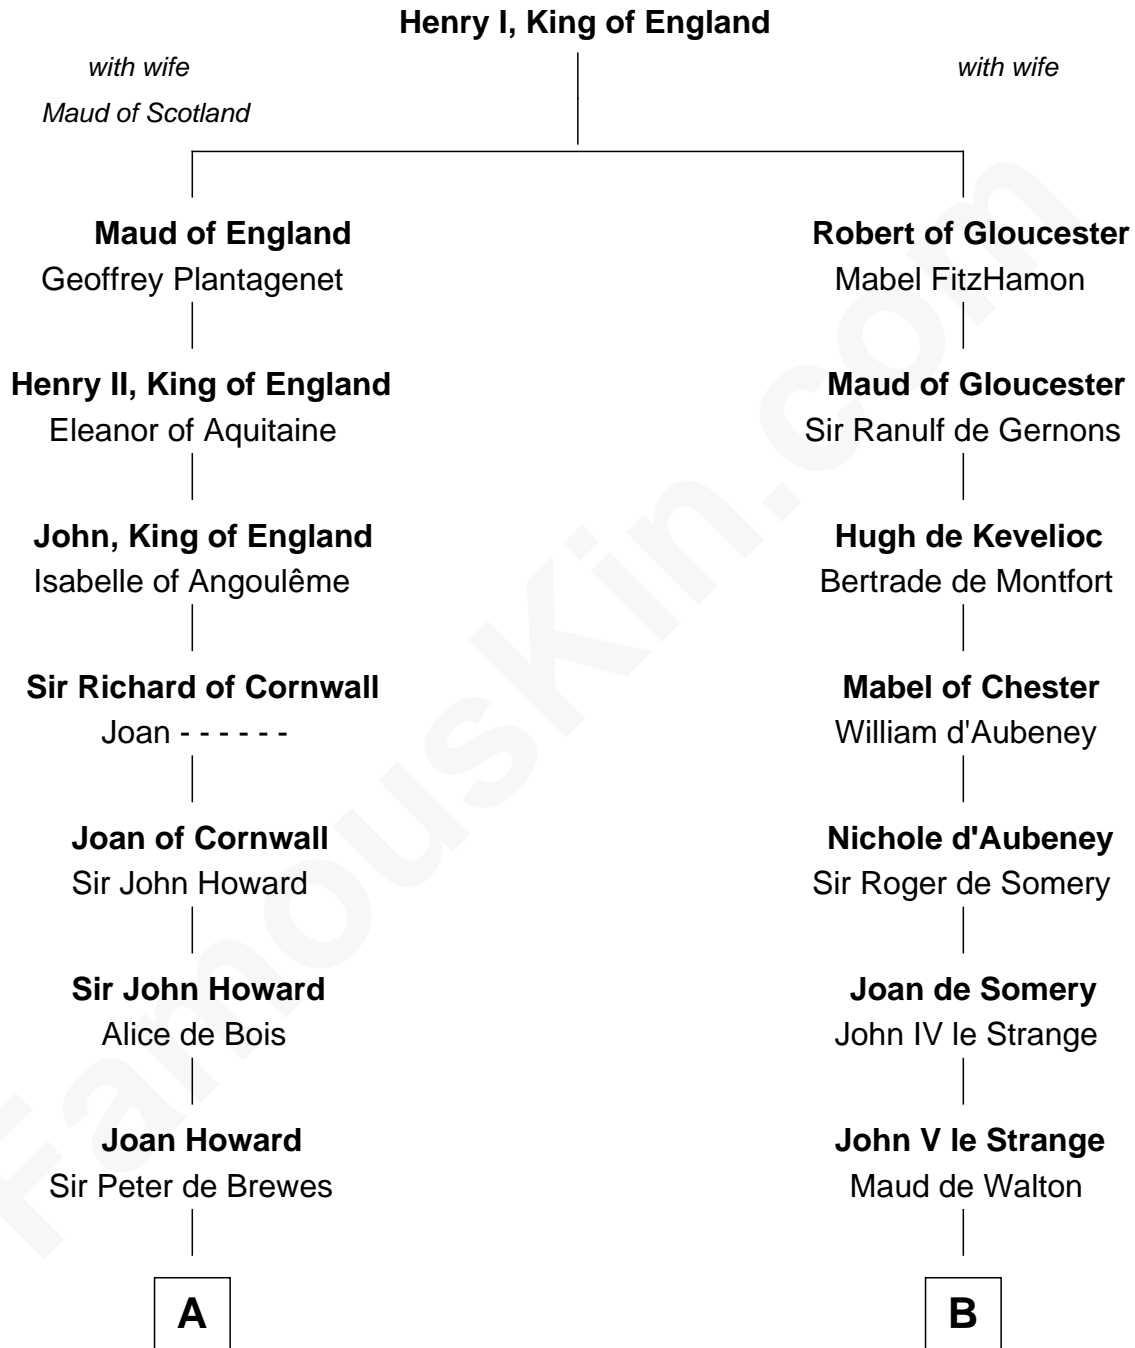

FamousKin.com Relationship Chart of

Nathan Hale

America's First Spy

16th cousin 5 times removed of

Samuel Appleton

(c1586 - 1670) Great Migration Immigrant 1636

C

—
Mary Cutting
Samuel Moody

—
John Moody
Hannah Dole

—
Apphia Moody
Samuel Hale

—
Richard Hale
Elizabeth Strong

—
Nathan Hale
America's First Spy

FamousKin.com