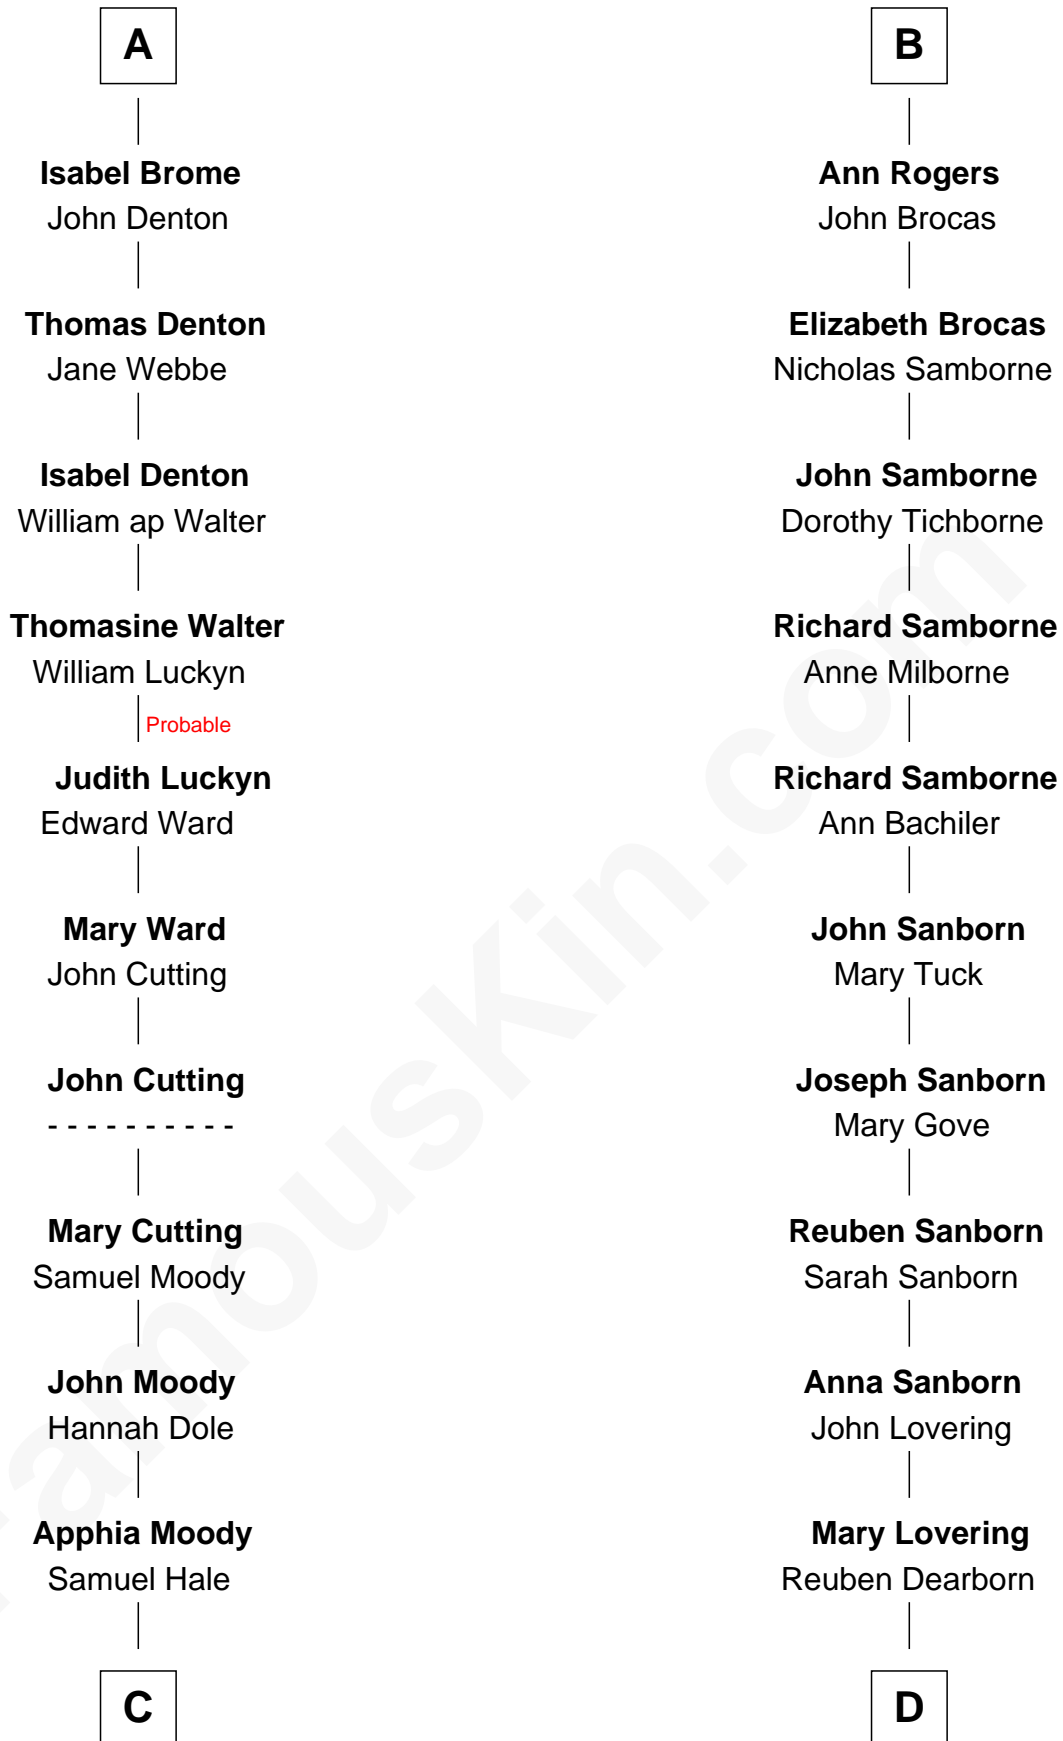

FamousKin.com Relationship Chart of

Nathan Hale

America's First Spy

18th cousin 3 times removed of

Louis L'Amour

Western Author

Sir William de Ros

Lucy FitzPiers

Eustache Fitz Ralph

Isabel Ros

Sir Marmaduke de Thweng

Katherine de Thweng

Sir Ralph Daubeney

Elizabeth Daubeney

Sir William de Botreaux

John Botreaux

Anne Botreaux

Sir John Lisle

Margaret Lisle

John Rogers

B

C

Richard Hale
Elizabeth Strong

Nathan Hale
America's First Spy

D

Levi Dearborn
Anna Seavey

William S. Dearborn
Frederica Garic

Abraham Truman Dearborn
Elizabeth Frances Freeman

Emily Lavis Dearborn
Dr. Louis Charles LaMoore

Louis L'Amour
Western Author

FamousKin.com