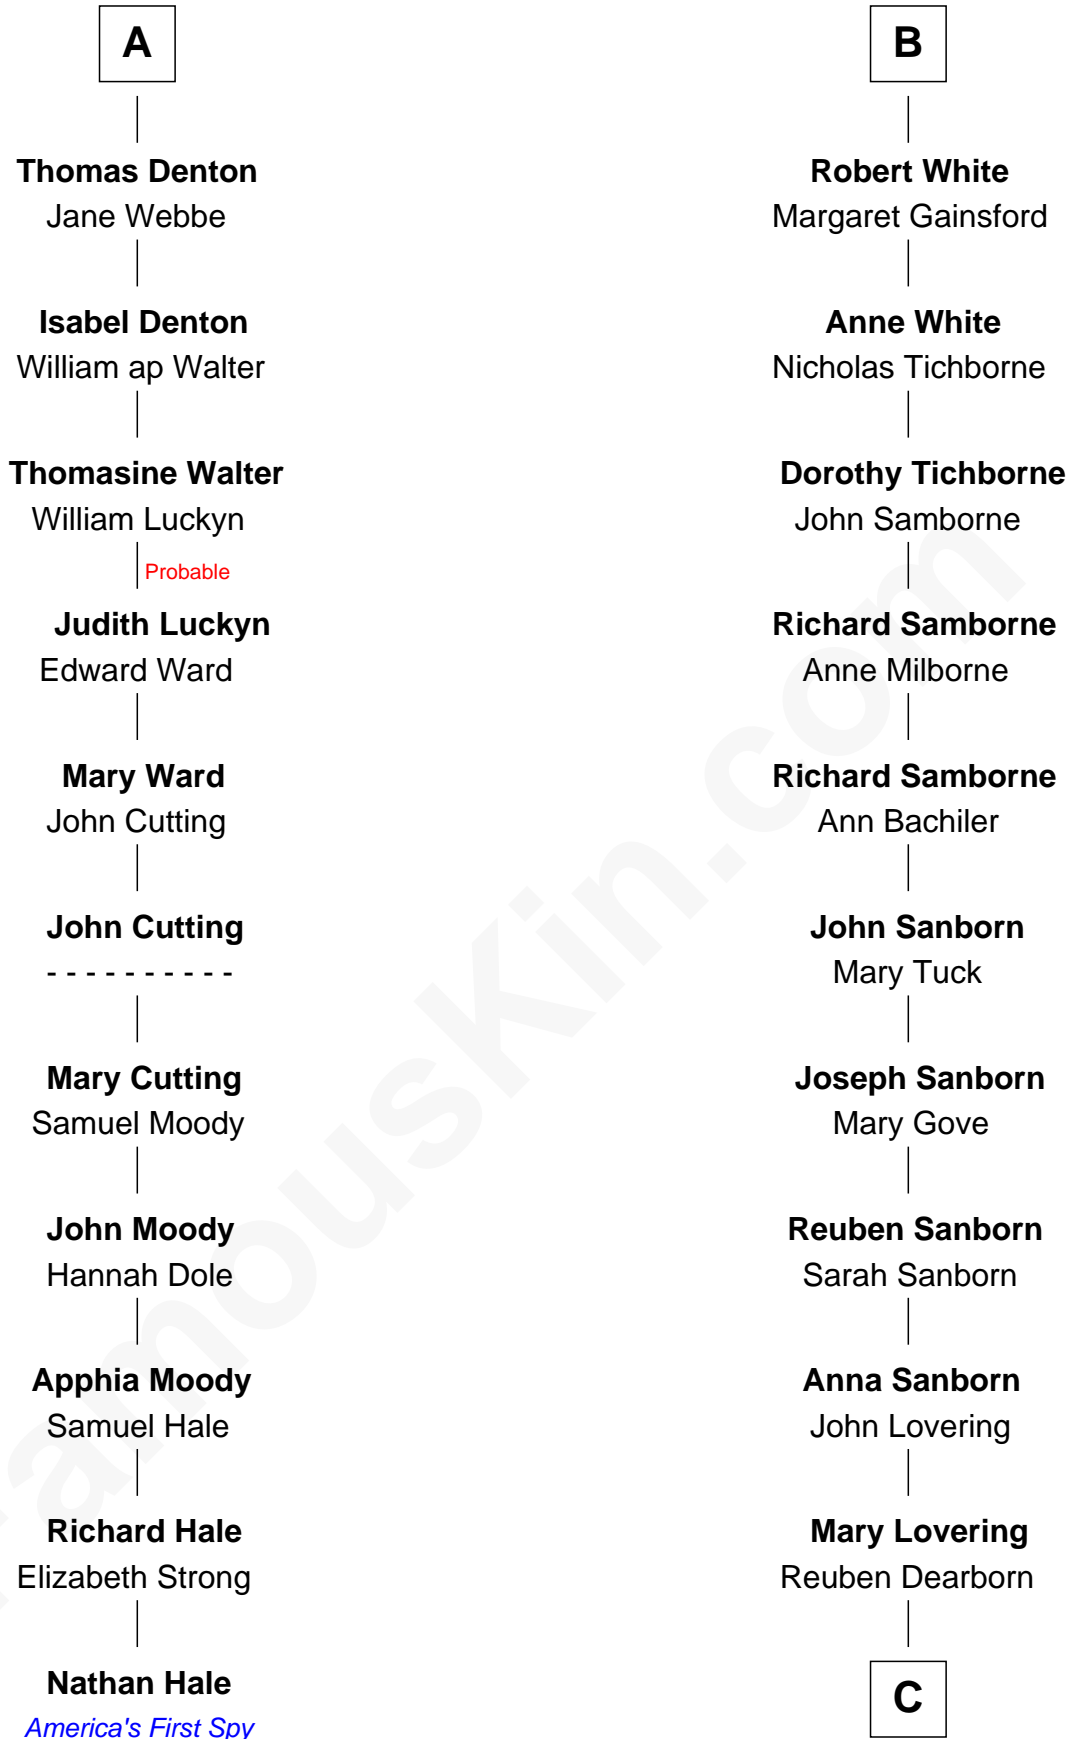

# FamousKin.com Relationship Chart of

**Nathan Hale**

*America's First Spy*

17th cousin 4 times removed of

**Louis L'Amour**

*Western Author*

**C**

—  
**Levi Dearborn**

Anna Seavey

—  
**William S. Dearborn**

Frederica Garic

—  
**Abraham Truman Dearborn**

Elizabeth Frances Freeman

—  
**Emily Lavis Dearborn**

Dr. Louis Charles LaMoore

—  
**Louis L'Amour**

*Western Author*

FamousKin.com