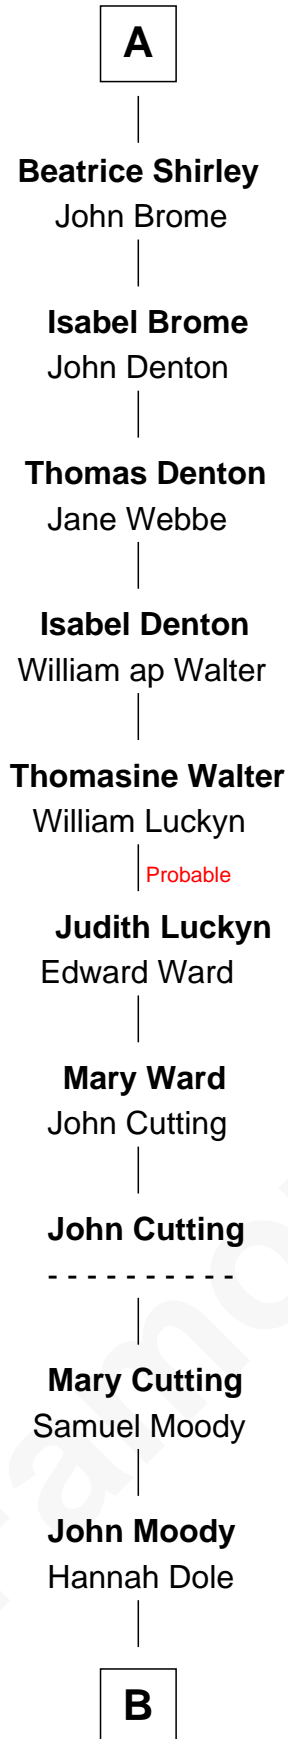

# FamousKin.com Relationship Chart of

**Nathan Hale**

*America's First Spy*

1st cousin 18 times removed of

**King Edward I**

*King of England*

**John, King of England**  
Isabelle of Angoulême

**Richard Plantagenet**

-----

**Sir Richard of Cornwall**

Joan -----

**Joan of Cornwall**

Sir John Howard

**Sir John Howard**

Alice de Bois

**Joan Howard**

Sir Peter de Brewes

**Beatrice Brewes**

Sir Hugh Shirley

**Sir Ralph Shirley**

Joan Basset

**A**

**Henry III, King of England**

Eleanor of Provence

**King Edward I**

*King of England*

**B**

—  
**Apphia Moody**  
Samuel Hale

—  
**Richard Hale**  
Elizabeth Strong

—  
**Nathan Hale**  
*America's First Spy*

FamousKin.com