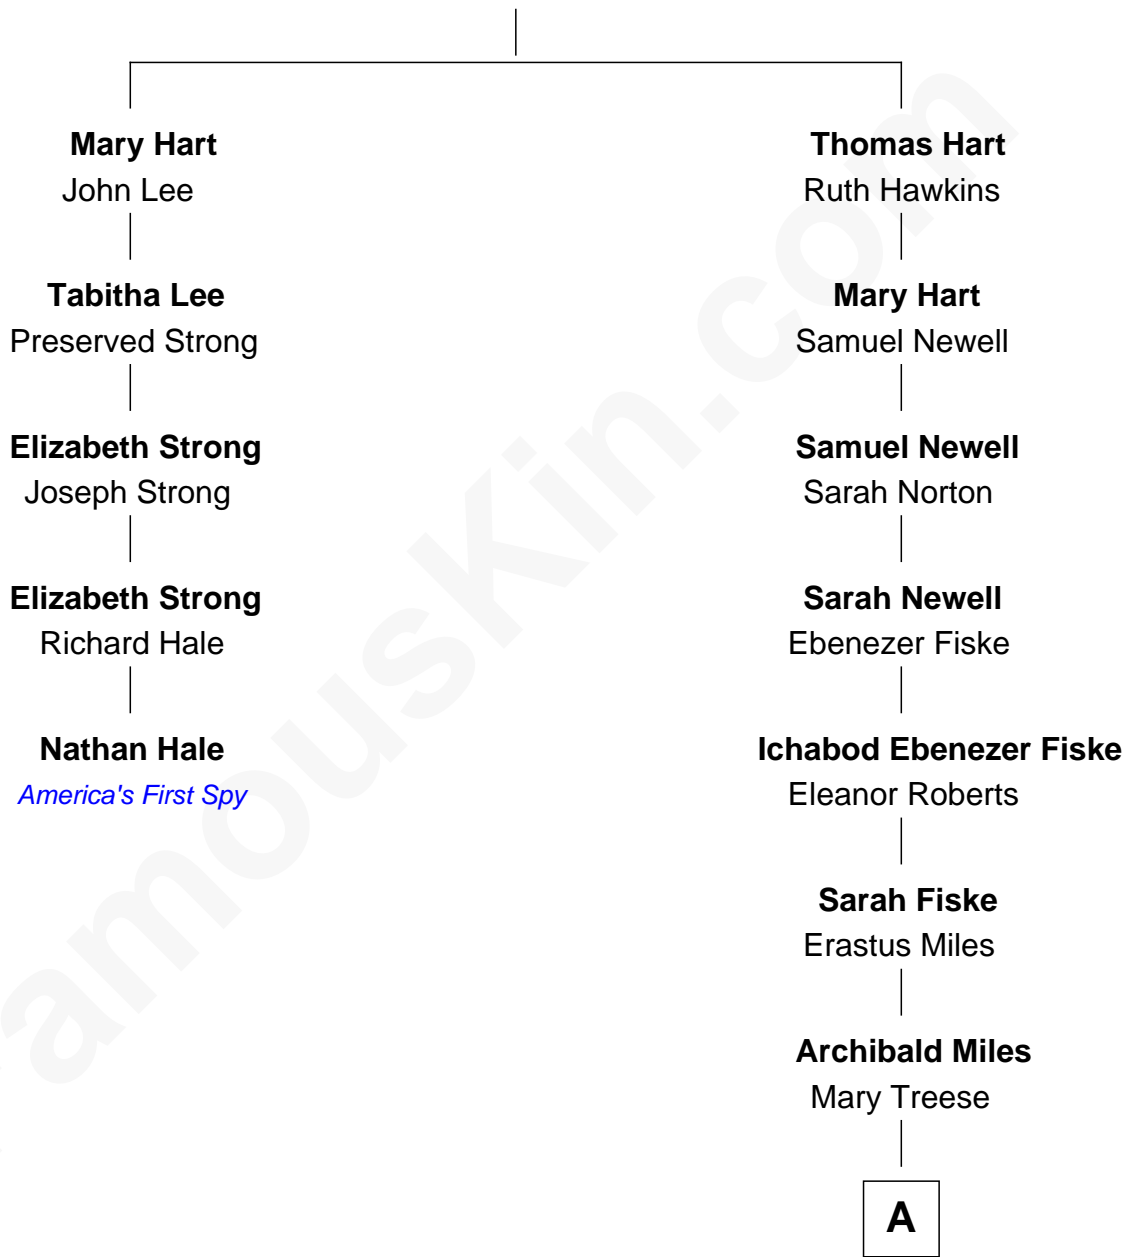

FamousKin.com Relationship Chart of

Nathan Hale

America's First Spy

4th cousin 5 times removed of

Christian Herter

59th Governor of Massachusetts

Stephen Hart

A

—
Mary Miles
Christian Herter

—
Albert Herter
Adele McGinnis

—
Christian Herter
59th Governor of Massachusetts

FamousKin.com