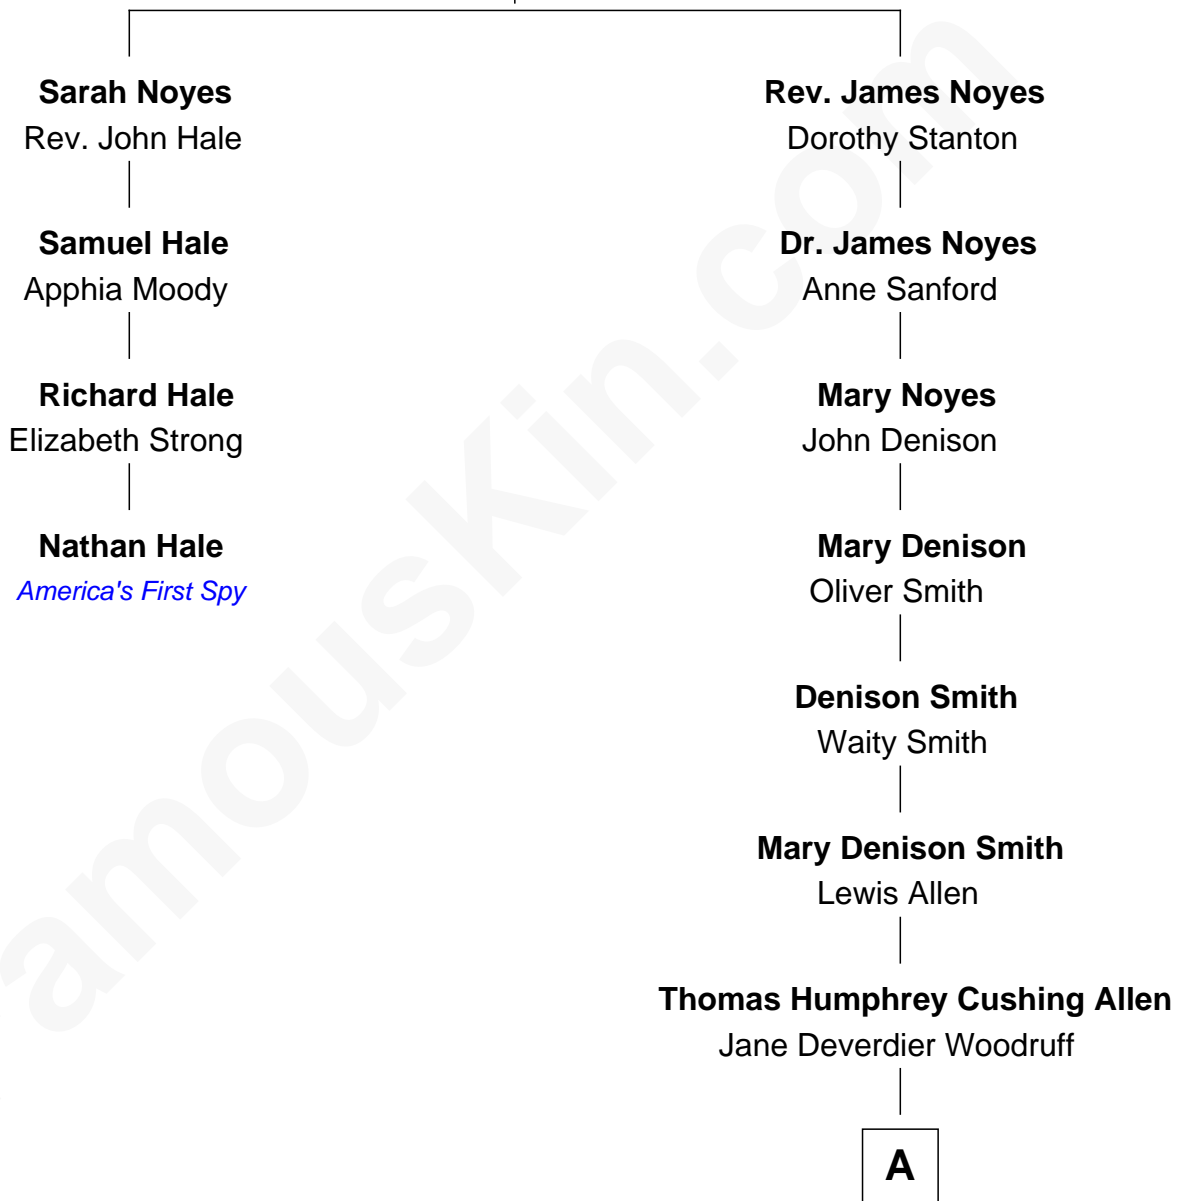

FamousKin.com Relationship Chart of

Nathan Hale

America's First Spy

3rd cousin 7 times removed of

Ted Danson

TV Actor - "Cheers", "CSI"

James Noyes

Sarah Browne

A

—
William Mercer Allen
Virginia Reakirt Thompson

—
Anna Louise Allen
Edward Bridge Danson

—
Edward Bridge Danson
Jessica Harriet MacMaster

—
Ted Danson

TV Actor - "Cheers", "CSI"