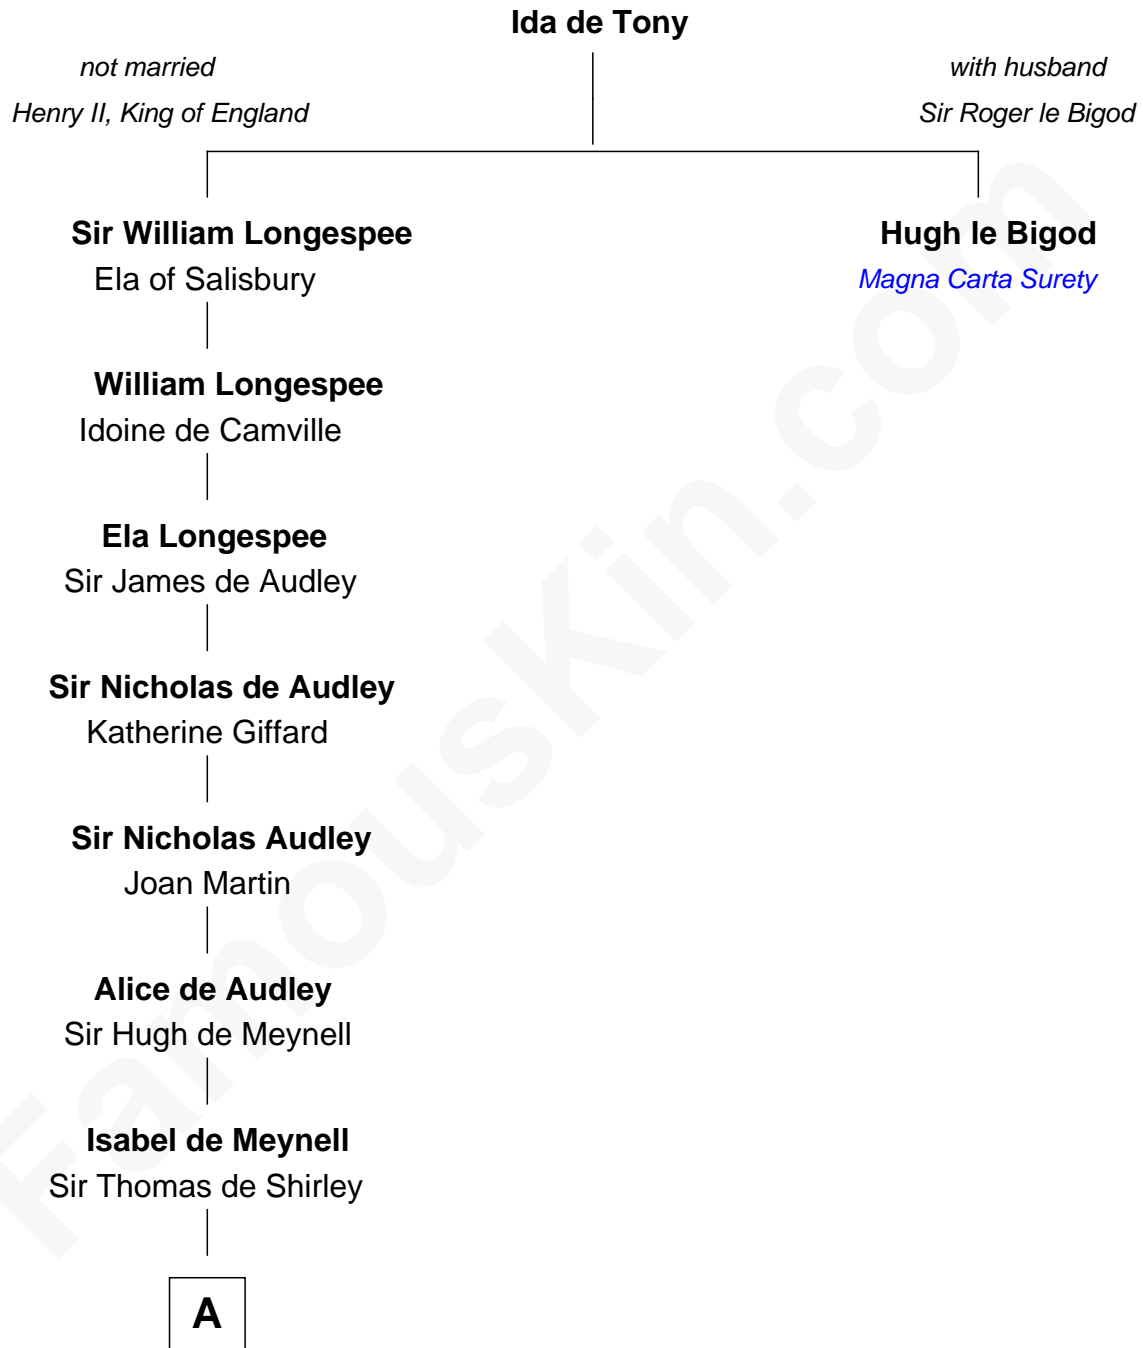

# FamousKin.com Relationship Chart of

**Nathan Hale**

*America's First Spy*

19th great-grandnephew of

**Hugh le Bigod**

*Magna Carta Surety*

**B**

—  
**Mary Cutting**  
Samuel Moody

—  
**John Moody**  
Hannah Dole

—  
**Apphia Moody**  
Samuel Hale

—  
**Richard Hale**  
Elizabeth Strong

—  
**Nathan Hale**  
*America's First Spy*

FamousKin.com