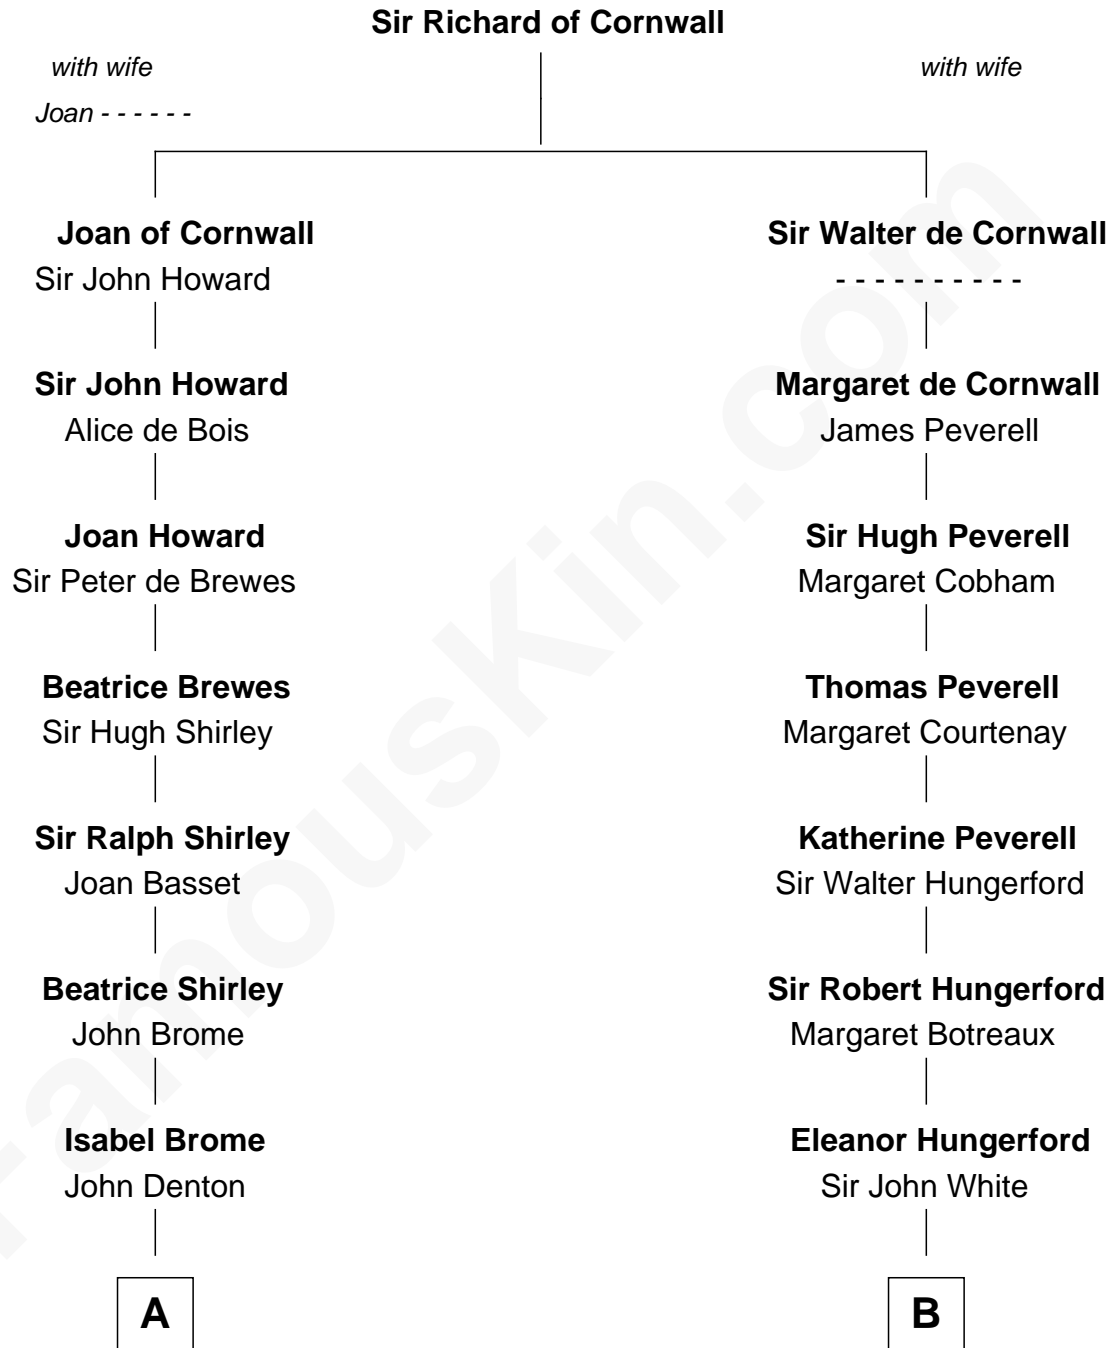

## Relationship Chart of

**Nathan Hale**

*America's First Spy*

17th cousin 4 times removed of

**Grace Slick**

*Singer, Songwriter - Jefferson Airplane*

**C**

**Abraham Dow**

Jane Adeline Steele

**James Osgood Dow**

Mary Charlotte Hawkins

**Grace Josephine Dow**

Arthur Wilford Wing

**Ivan Wilford Wing**

Virginia Barnett

**Grace Slick**