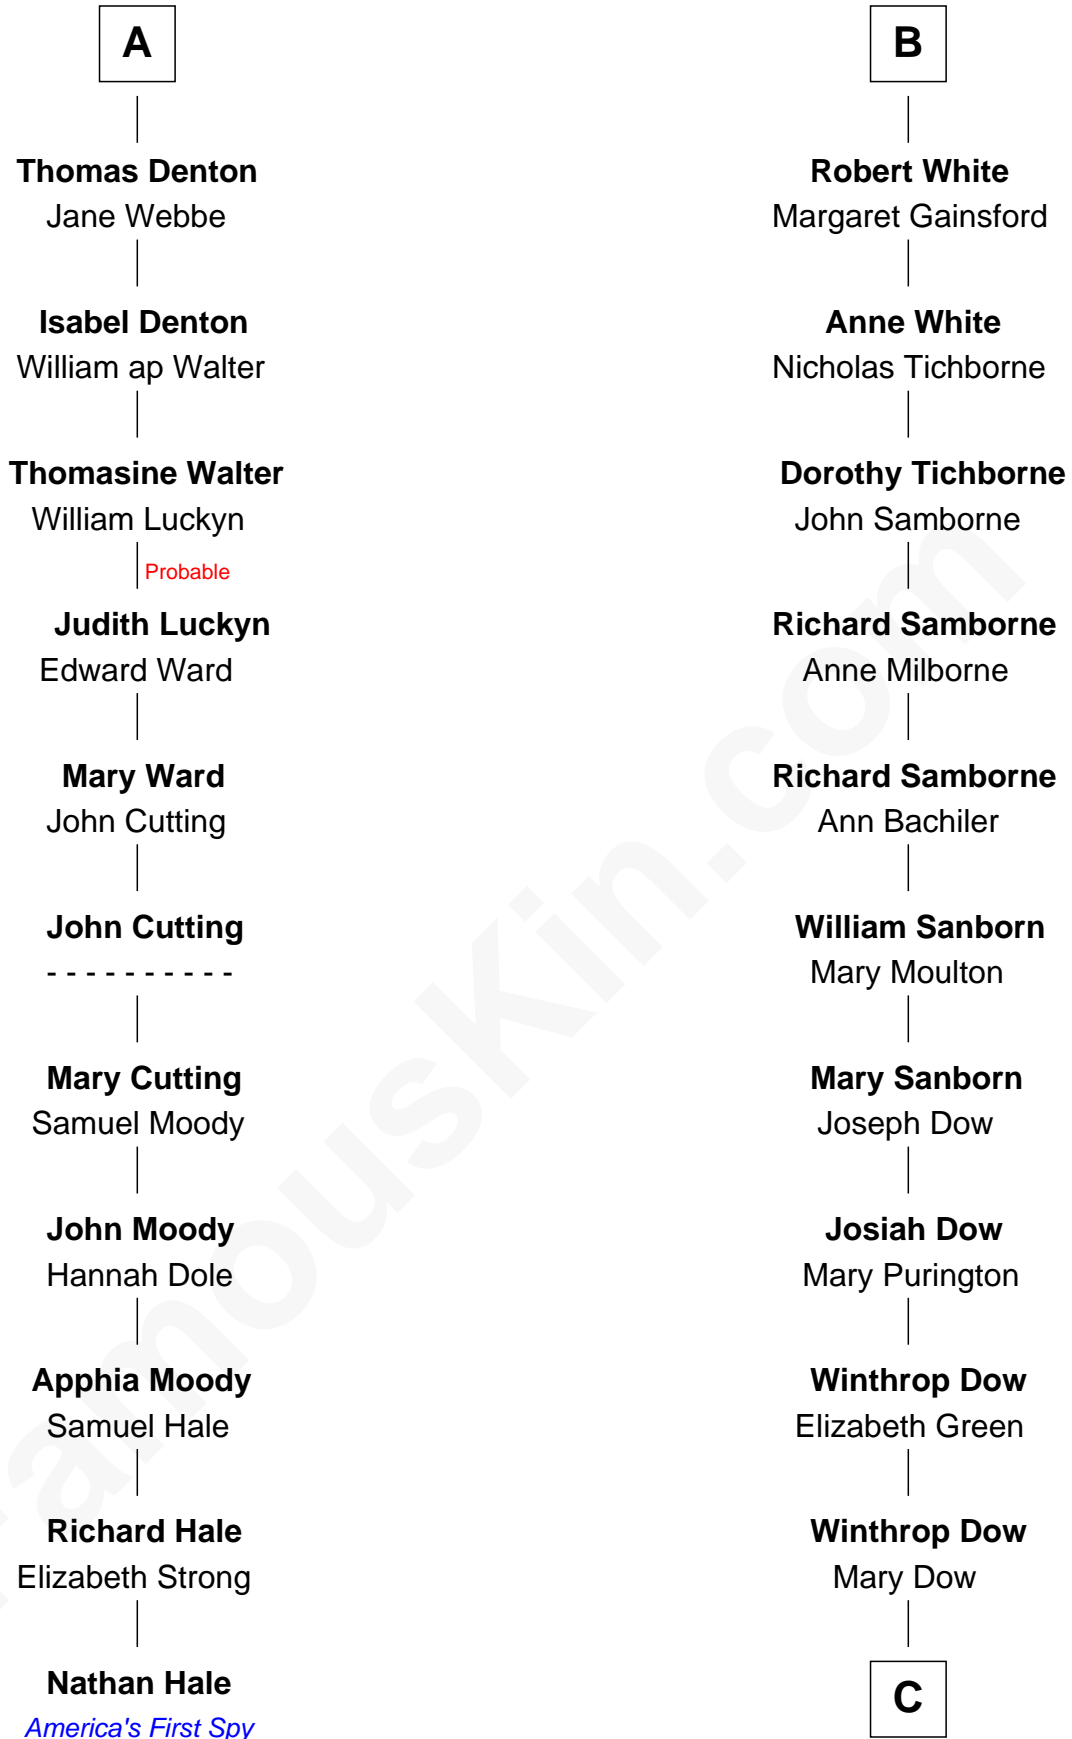

## Relationship Chart of

**Nathan Hale**

*America's First Spy*

17th cousin 4 times removed of

**Grace Slick**

*Singer, Songwriter - Jefferson Airplane*

**C**

**Abraham Dow**

Jane Adeline Steele

**James Osgood Dow**

Mary Charlotte Hawkins

**Grace Josephine Dow**

Arthur Wilford Wing

**Ivan Wilford Wing**

Virginia Barnett

**Grace Slick**