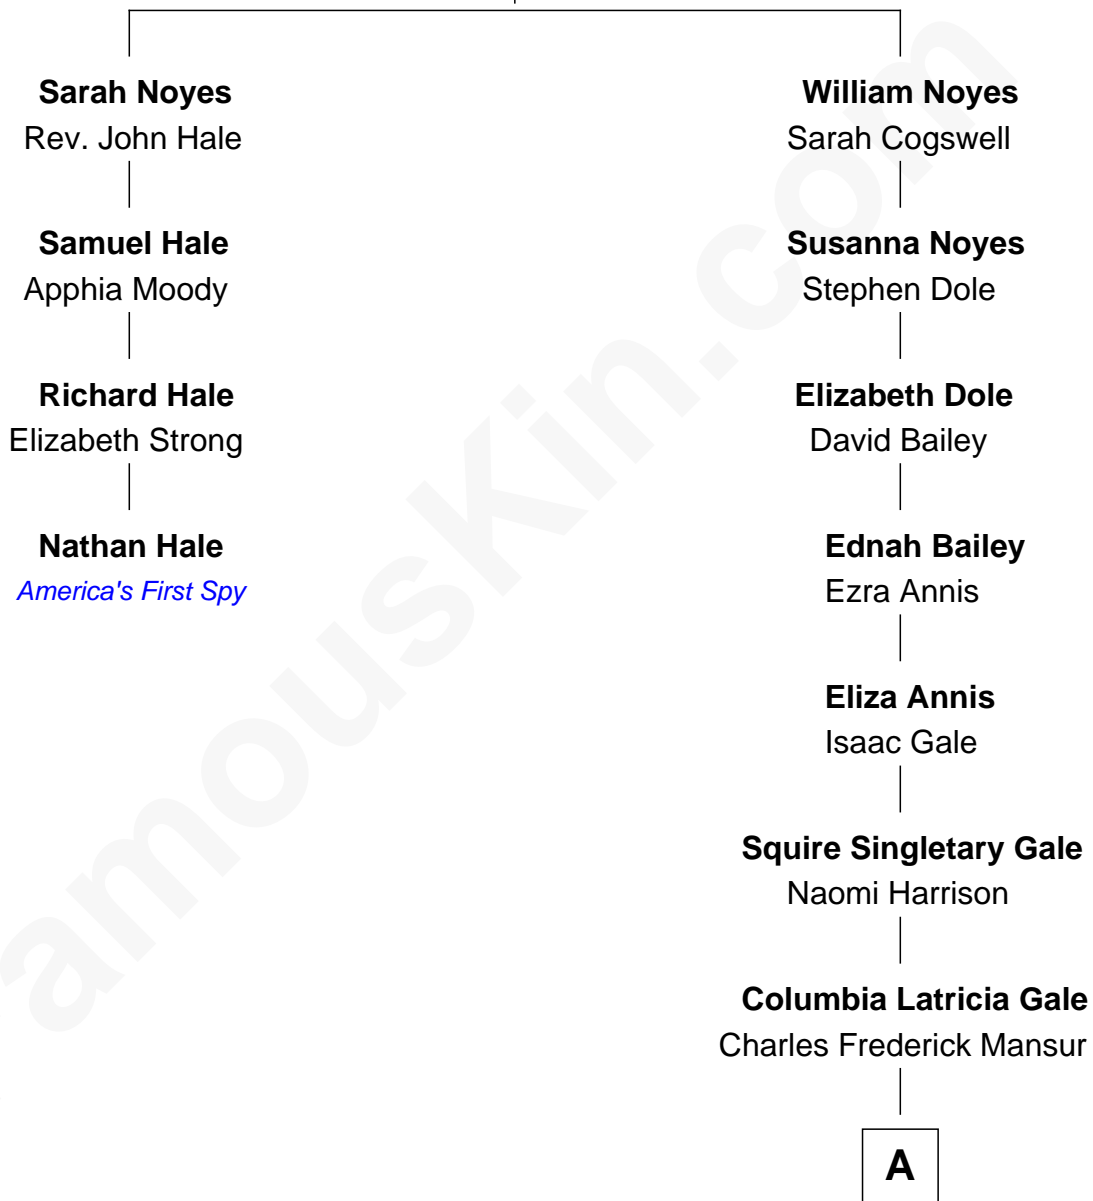

FamousKin.com Relationship Chart of

Nathan Hale

America's First Spy

3rd cousin 7 times removed of

James Brolin

TV and Movie Actor

James Noyes

Sarah Browne

A

—
Ozro Edward Mansur

Helen Aline Brownell

—
Alan J. Mansur

Gertrude K. Stone

—
Helen Sue Mansur

Henry Hurst Bruderlin

—
James Brolin