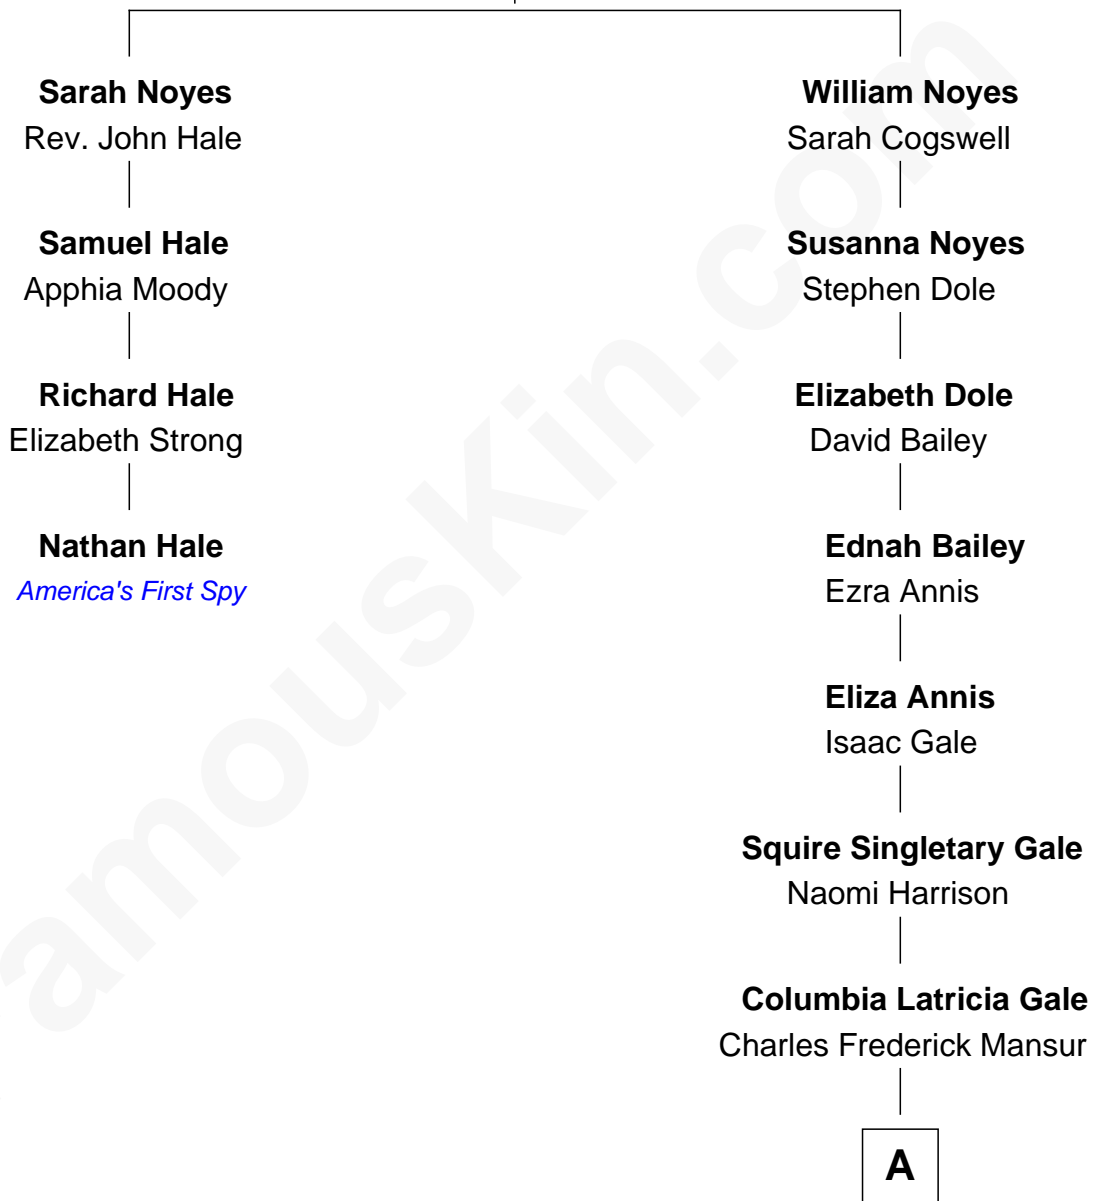

FamousKin.com Relationship Chart of

Nathan Hale

America's First Spy

3rd cousin 8 times removed of

Josh Brolin

TV and Movie Actor

James Noyes

Sarah Browne

A

—
Ozro Edward Mansur

Helen Aline Brownell

—
Alan J. Mansur

Gertrude K. Stone

—
Helen Sue Mansur

Henry Hurst Bruderlin

—
Craig Kenneth Bruderlin

Jane Cameron Agee

—
Josh Brolin

TV and Movie Actor