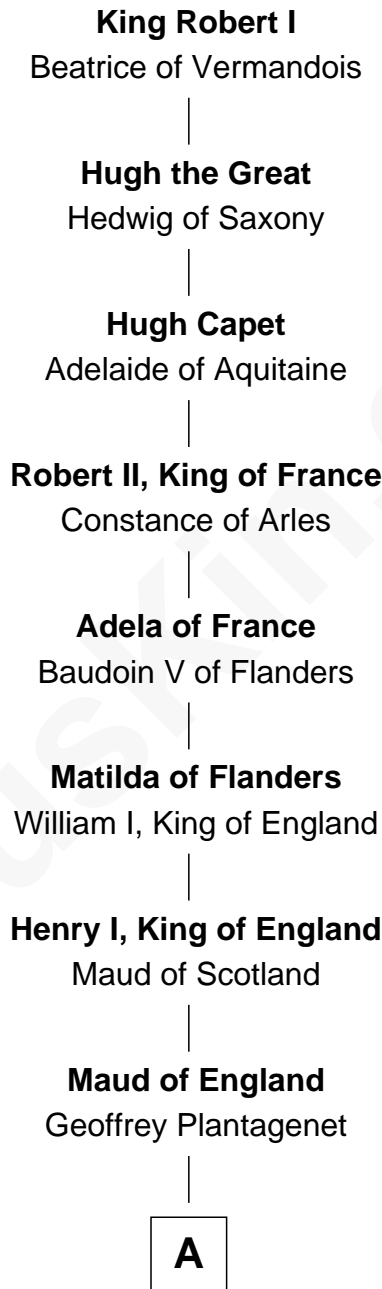

FamousKin.com Relationship Chart of

Nathan Hale

America's First Spy

27th Great-grandson of

King Robert I

King of France

A

Henry II, King of England

Eleanor of Aquitaine

John, King of England

Isabelle of Angoulême

Richard Plantagenet

Sir Richard of Cornwall

Joan - - - - -

Joan of Cornwall

Sir John Howard