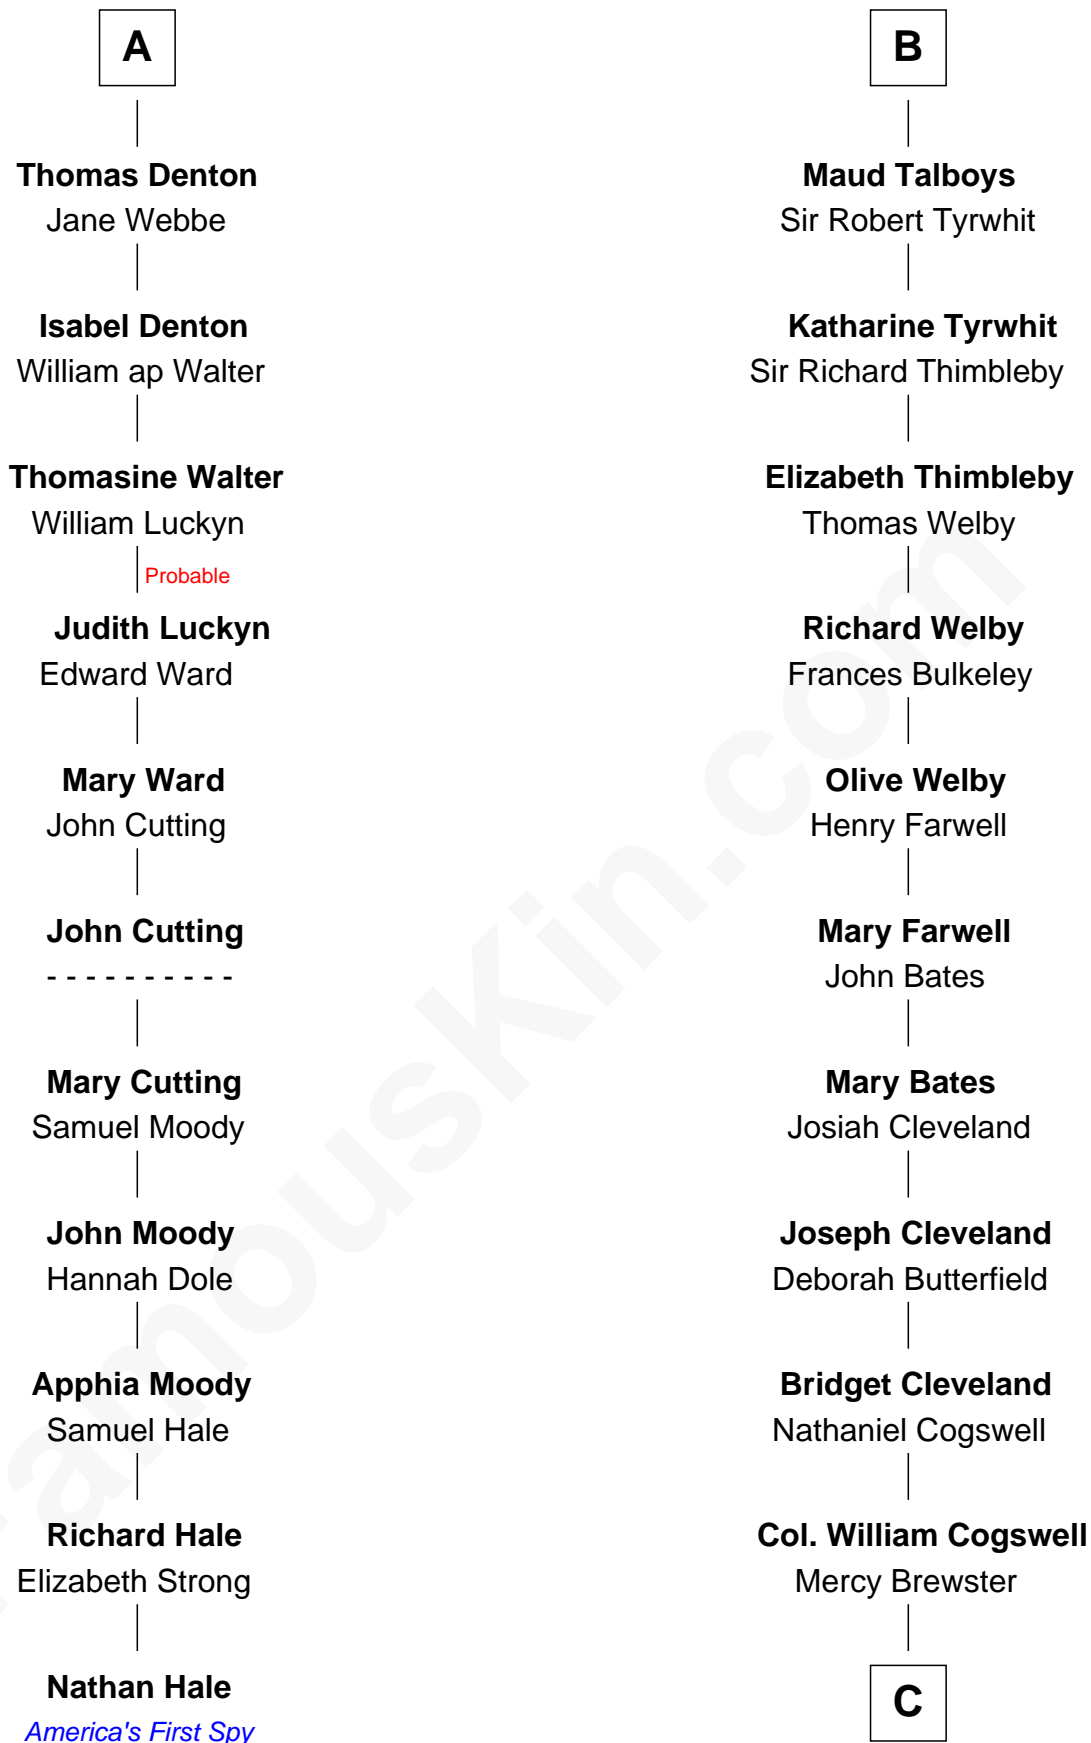

FamousKin.com Relationship Chart of

Nathan Hale

America's First Spy

17th cousin 4 times removed of

Thomas Pynchon

American Novelist

Sir Robert de Ros

Isabel de Aubeney

C

Dr. William Henry Cogswell

Lucretia Anne Payne

Annie Payne Cogswell

William Lyon Pynchon

William Henry Chichele Pynchon

Carrie Susan Moyses

Thomas Ruggles Pynchon

Catherine Frances Bennett

Thomas Pynchon

Novelist