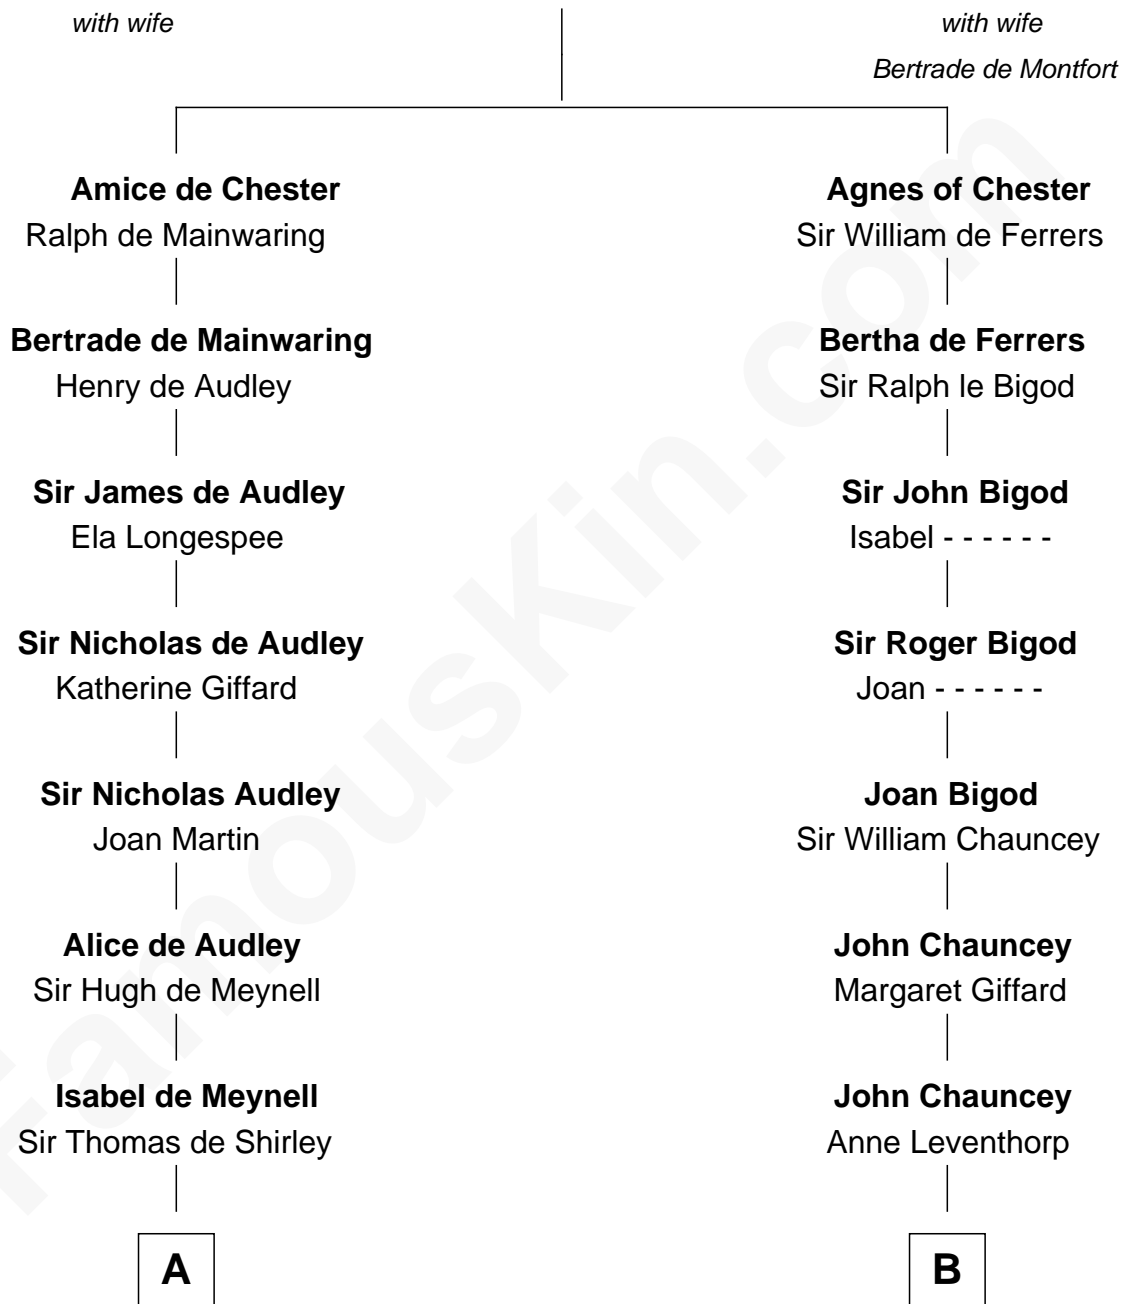

FamousKin.com Relationship Chart of

Nathan Hale

America's First Spy

21st cousin of

Thomas Pynchon

American Novelist

Hugh de Kevelioc

C

Mary Cutting
Samuel Moody

John Moody
Hannah Dole

Apphia Moody
Samuel Hale

Richard Hale
Elizabeth Strong

Nathan Hale
America's First Spy

D

William Henry Ruggles Pynchon
Mary Murdock

William Lyon Pynchon
Annie Payne Cogswell