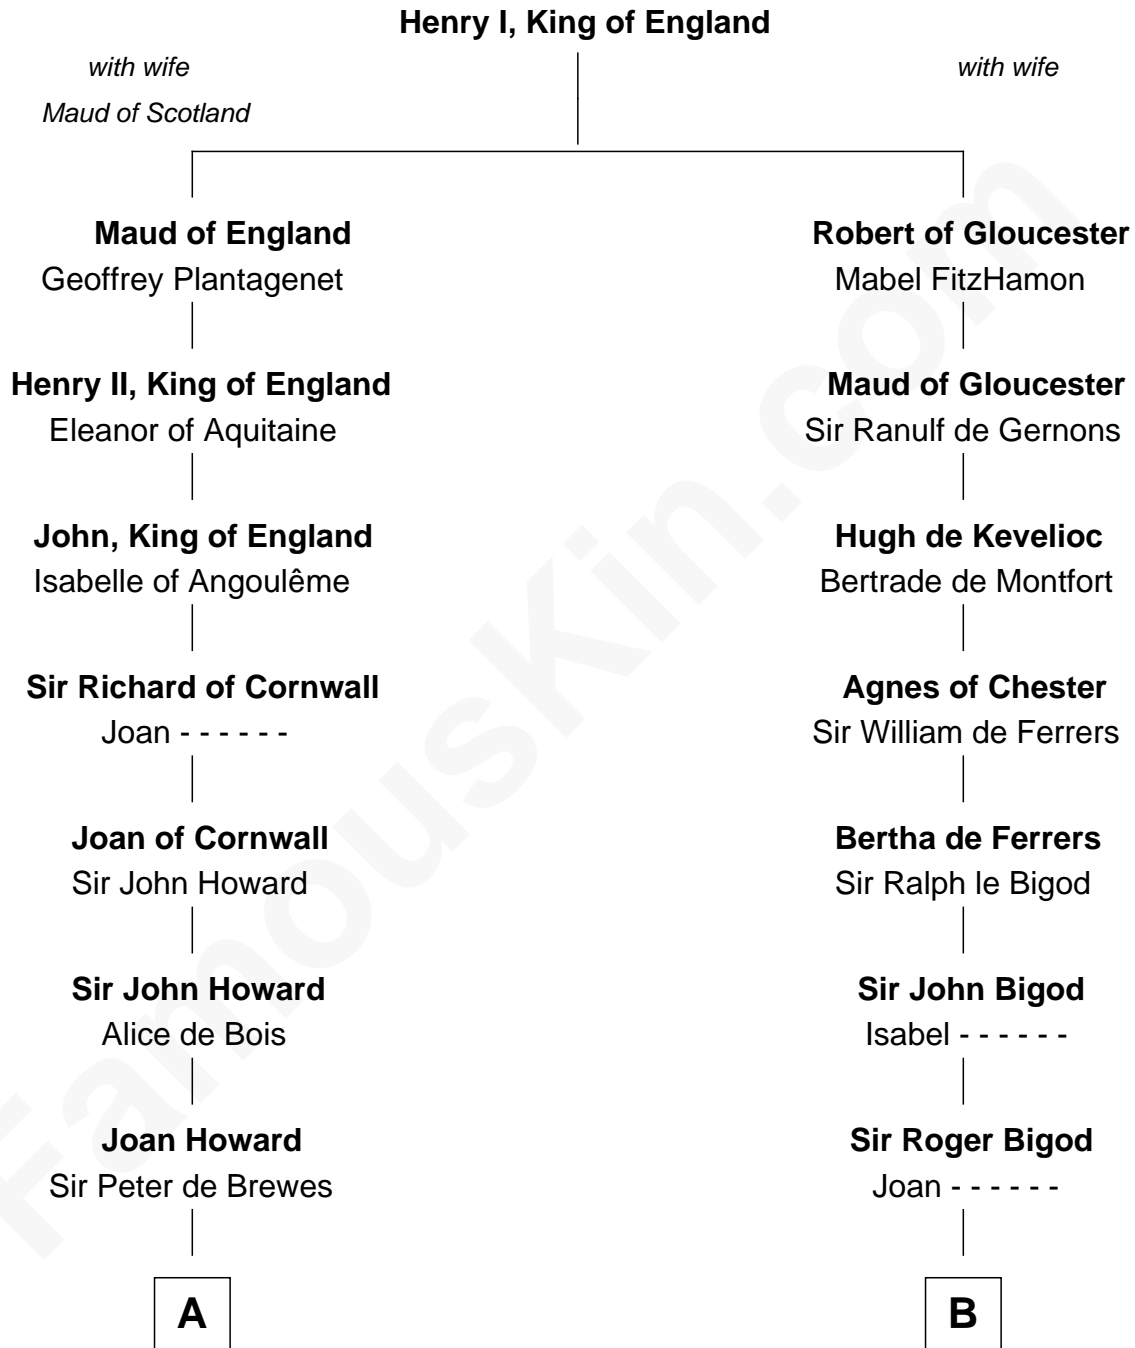

FamousKin.com Relationship Chart of

Nathan Hale

America's First Spy

14th cousin 7 times removed of

Rev. Charles Chauncey

(1589 - 1671/2) Great Migration Immigrant 1638

C

—
Mary Cutting
Samuel Moody

—
John Moody
Hannah Dole

—
Apphia Moody
Samuel Hale

—
Richard Hale
Elizabeth Strong

—
Nathan Hale
America's First Spy

FamousKin.com