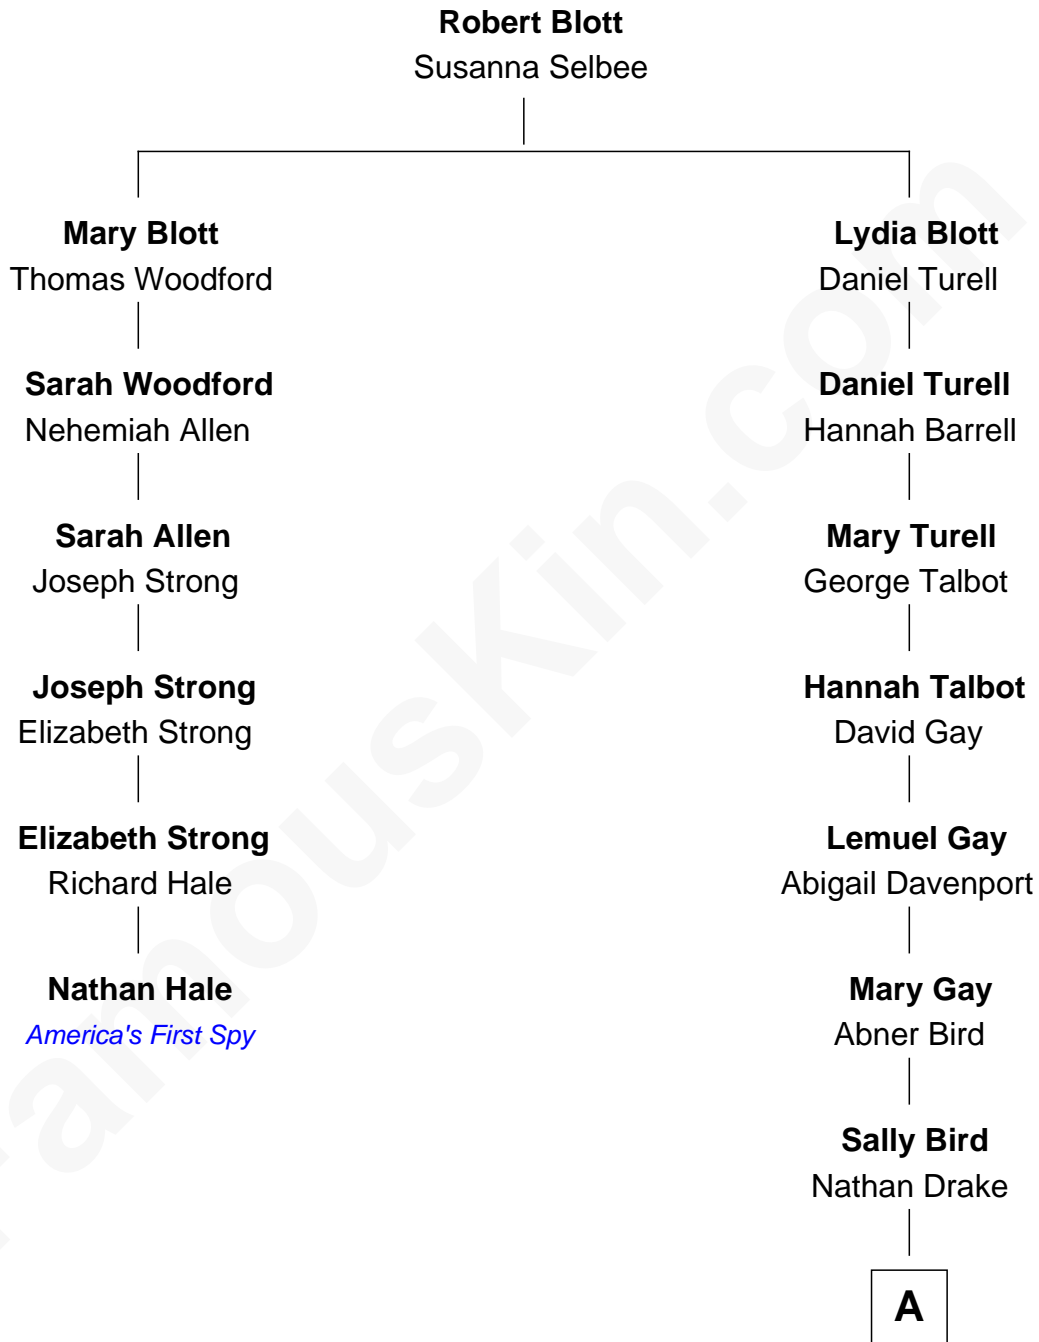

FamousKin.com Relationship Chart of

Nathan Hale

America's First Spy

5th cousin 4 times removed of

Erle Stanley Gardner

Author of the Perry Mason series

A

—
Olive Drake

Walter Pinkham Gardner

—
Charles Walter Gardner

Grace Adelma Waugh

—
Erle Stanley Gardner

Author of Perry Mason

FamousKin.com