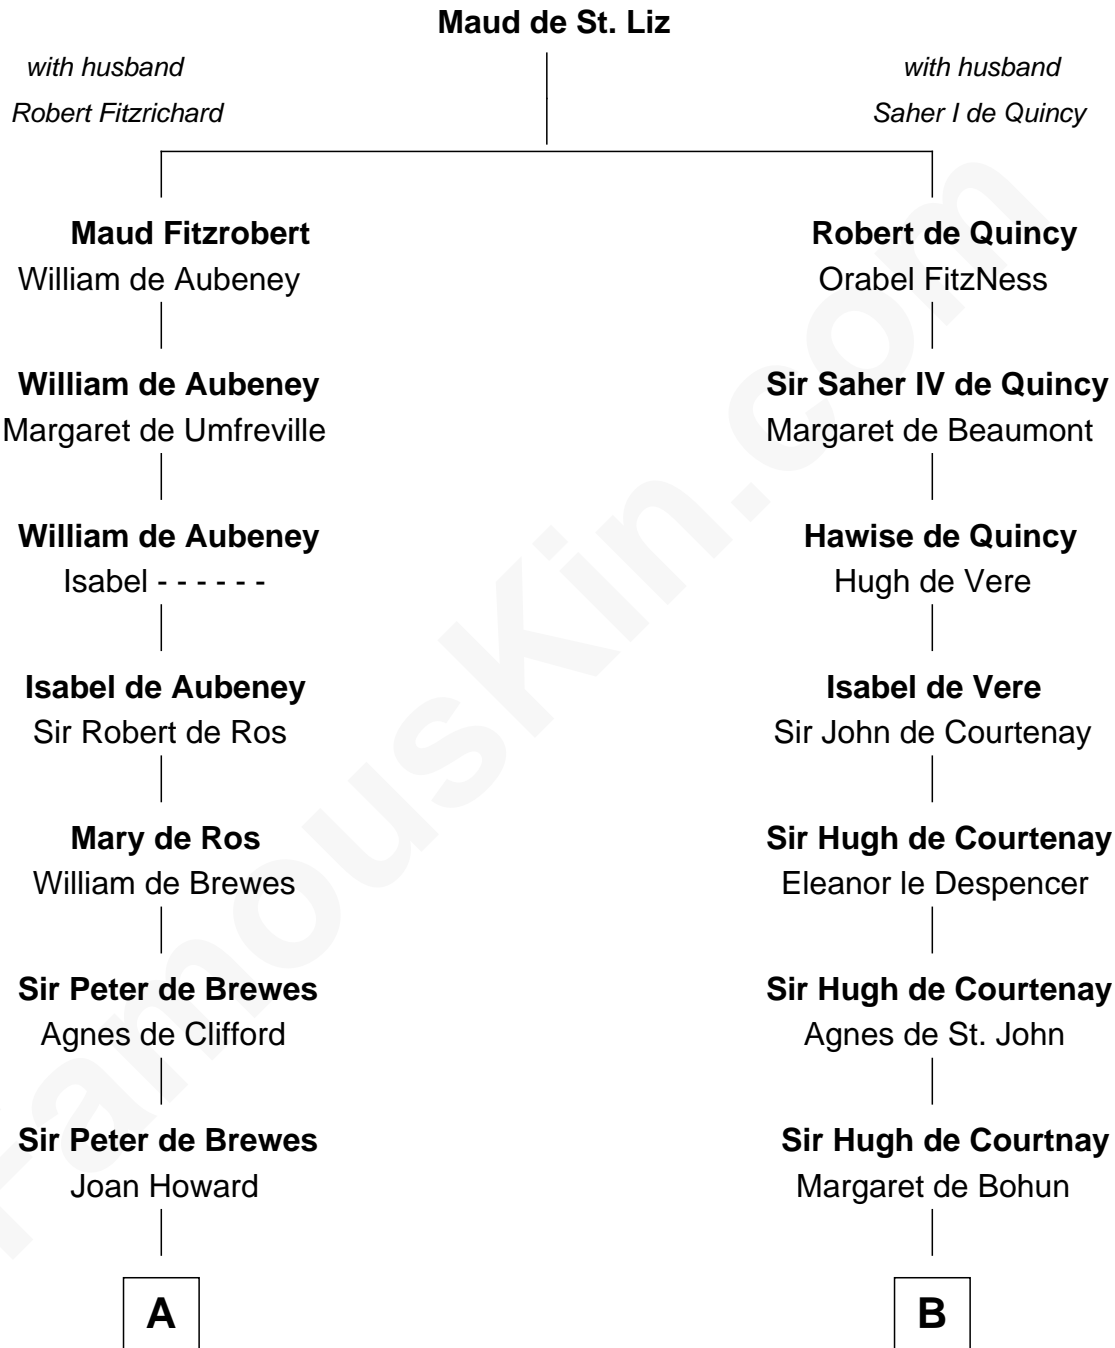

FamousKin.com Relationship Chart of

Nathan Hale

America's First Spy

15th cousin 6 times removed of

Percival Lowell

(c1570 - c1666) Great Migration Immigrant 1639

C

—
Mary Cutting
Samuel Moody

—
John Moody
Hannah Dole

—
Apphia Moody
Samuel Hale

—
Richard Hale
Elizabeth Strong

—
Nathan Hale
America's First Spy

FamousKin.com