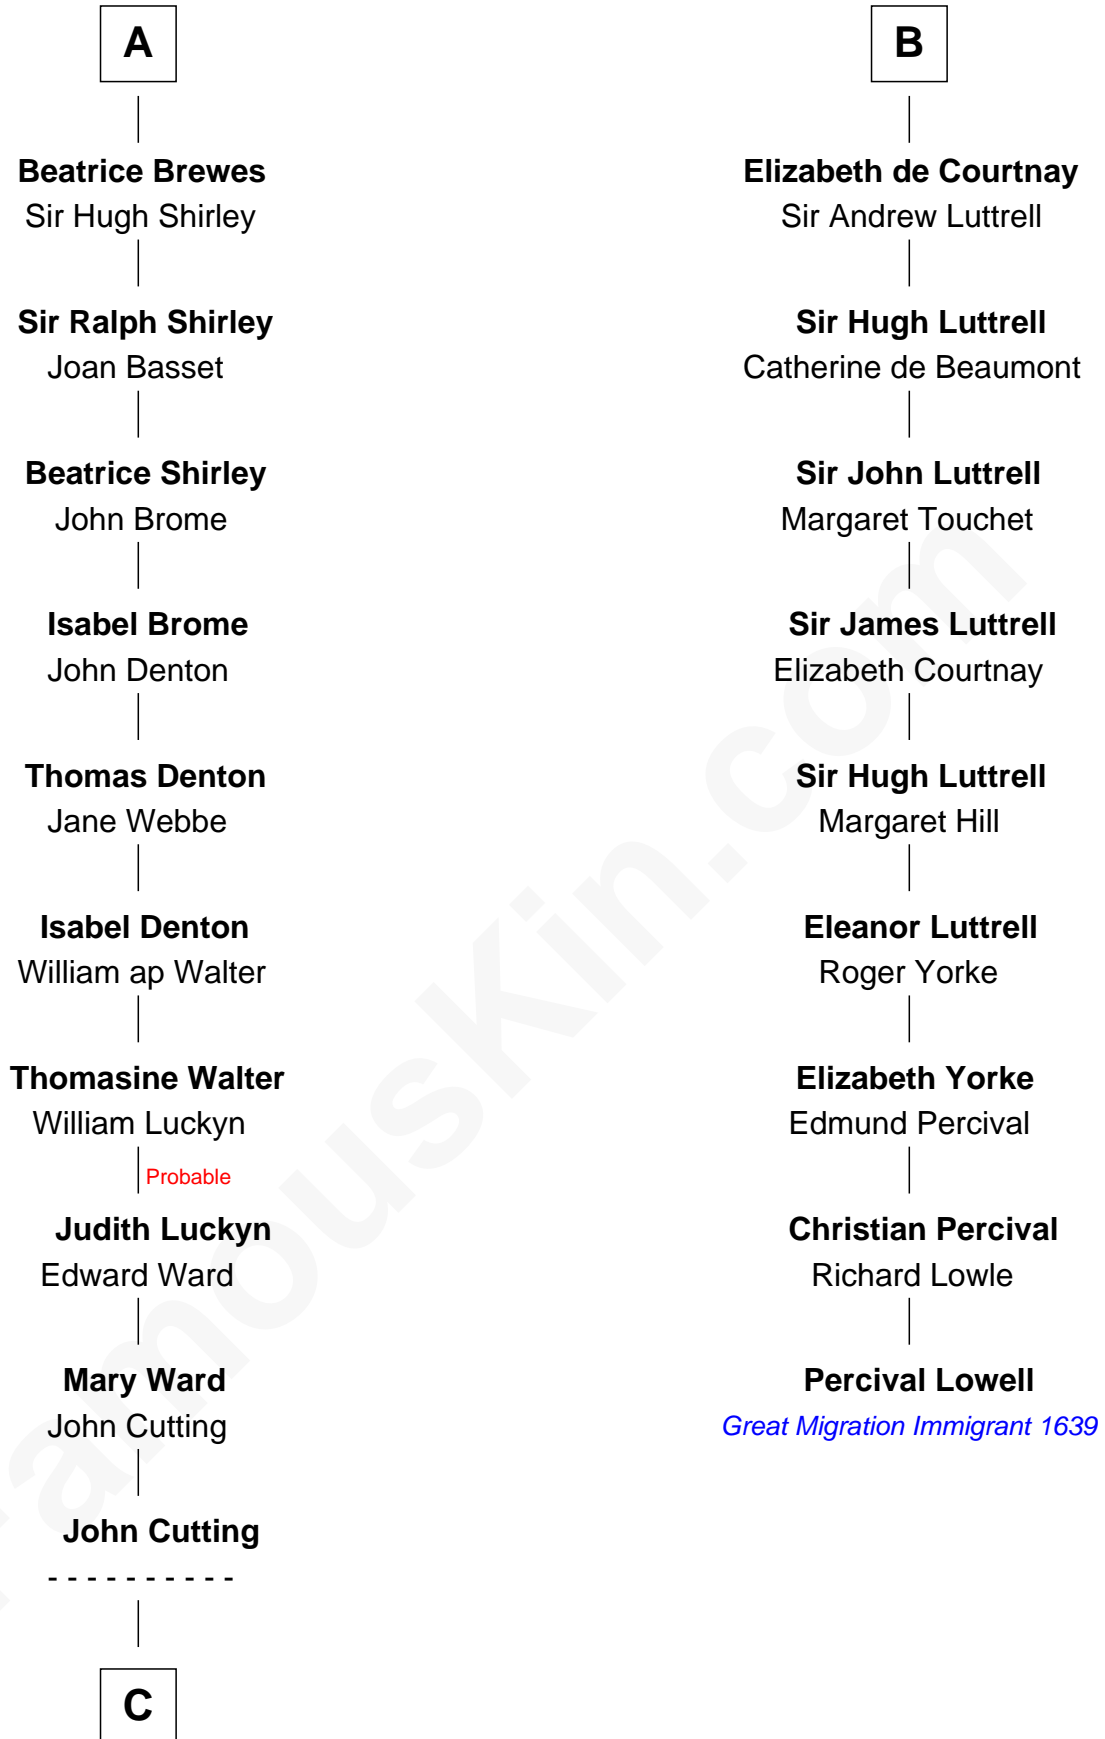

FamousKin.com Relationship Chart of

Nathan Hale

America's First Spy

15th cousin 6 times removed of

Percival Lowell

(c1570 - c1666) Great Migration Immigrant 1639

C

—
Mary Cutting
Samuel Moody

—
John Moody
Hannah Dole

—
Apphia Moody
Samuel Hale

—
Richard Hale
Elizabeth Strong

—
Nathan Hale
America's First Spy

FamousKin.com