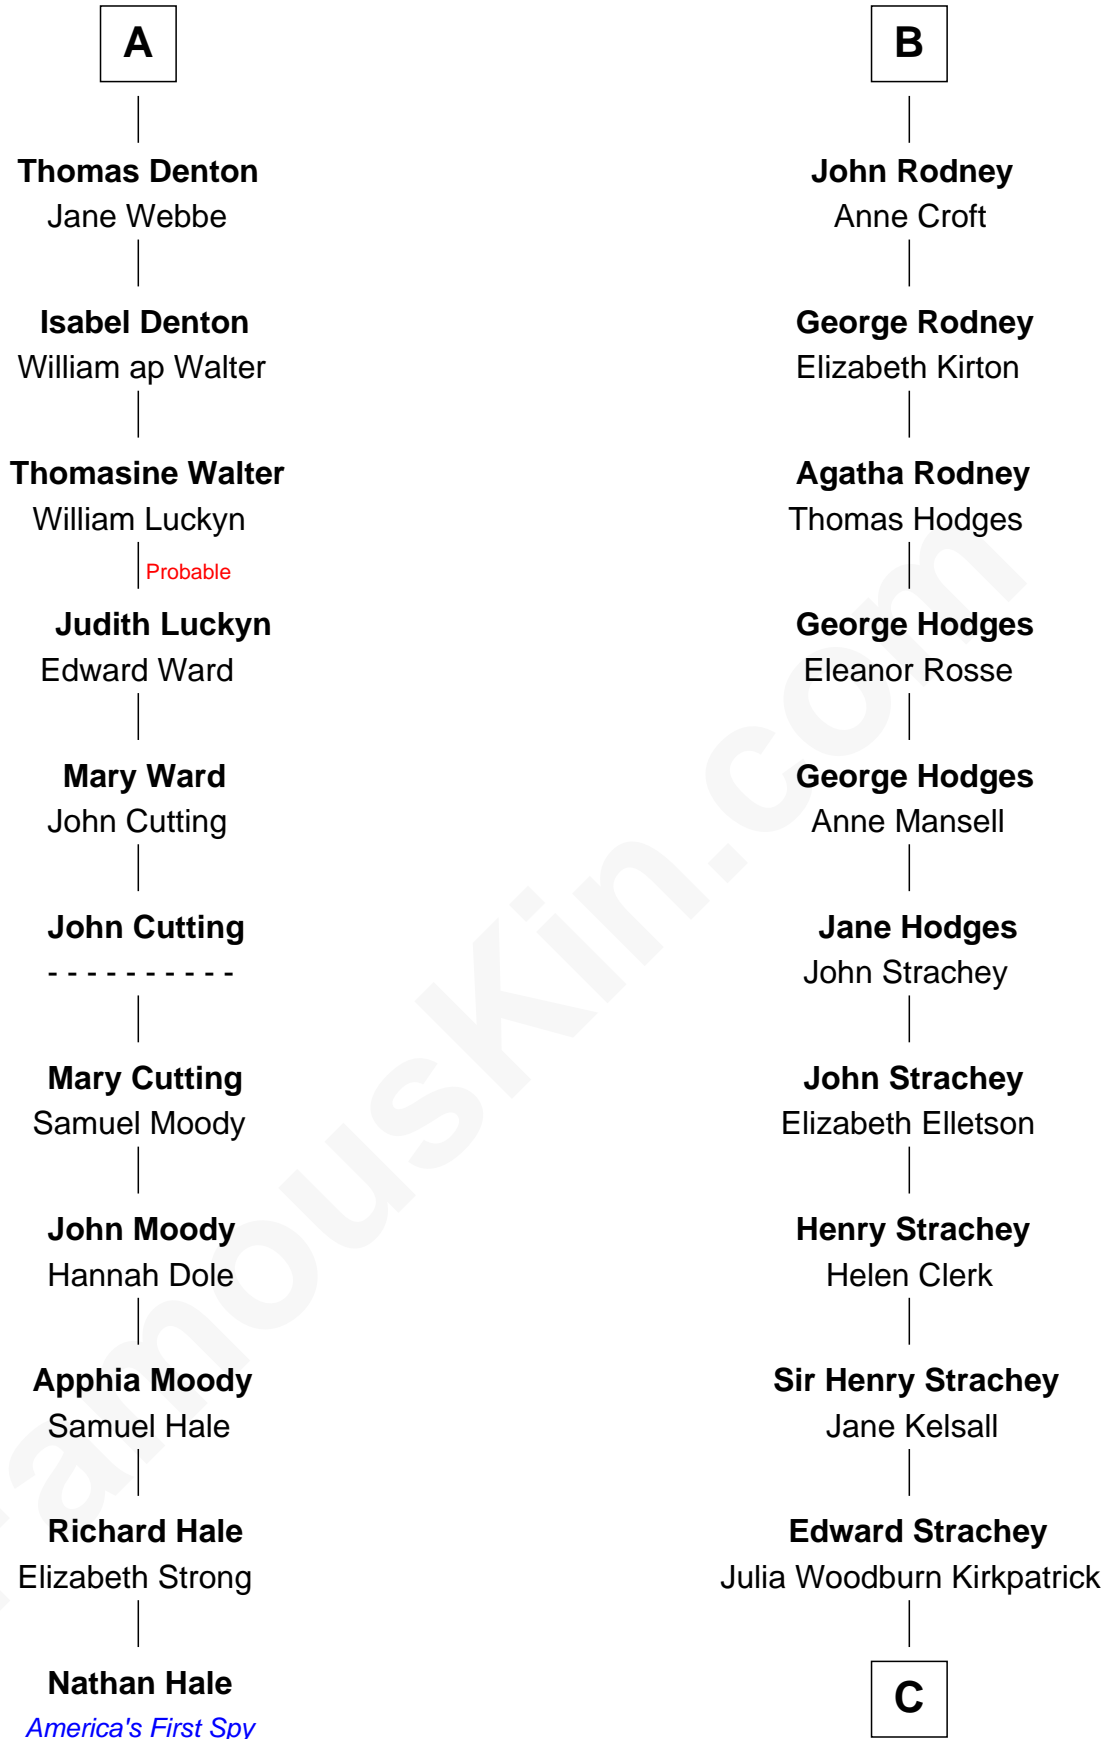

FamousKin.com Relationship Chart of

Nathan Hale

America's First Spy

17th cousin 1 time removed of

Lytton Strachey

Author and Co-Founder of Bloomsbury Group

C

—
Sir Richard Strachey

Jane Maria Grant

—
Lytton Strachey

British Author

FamousKin.com