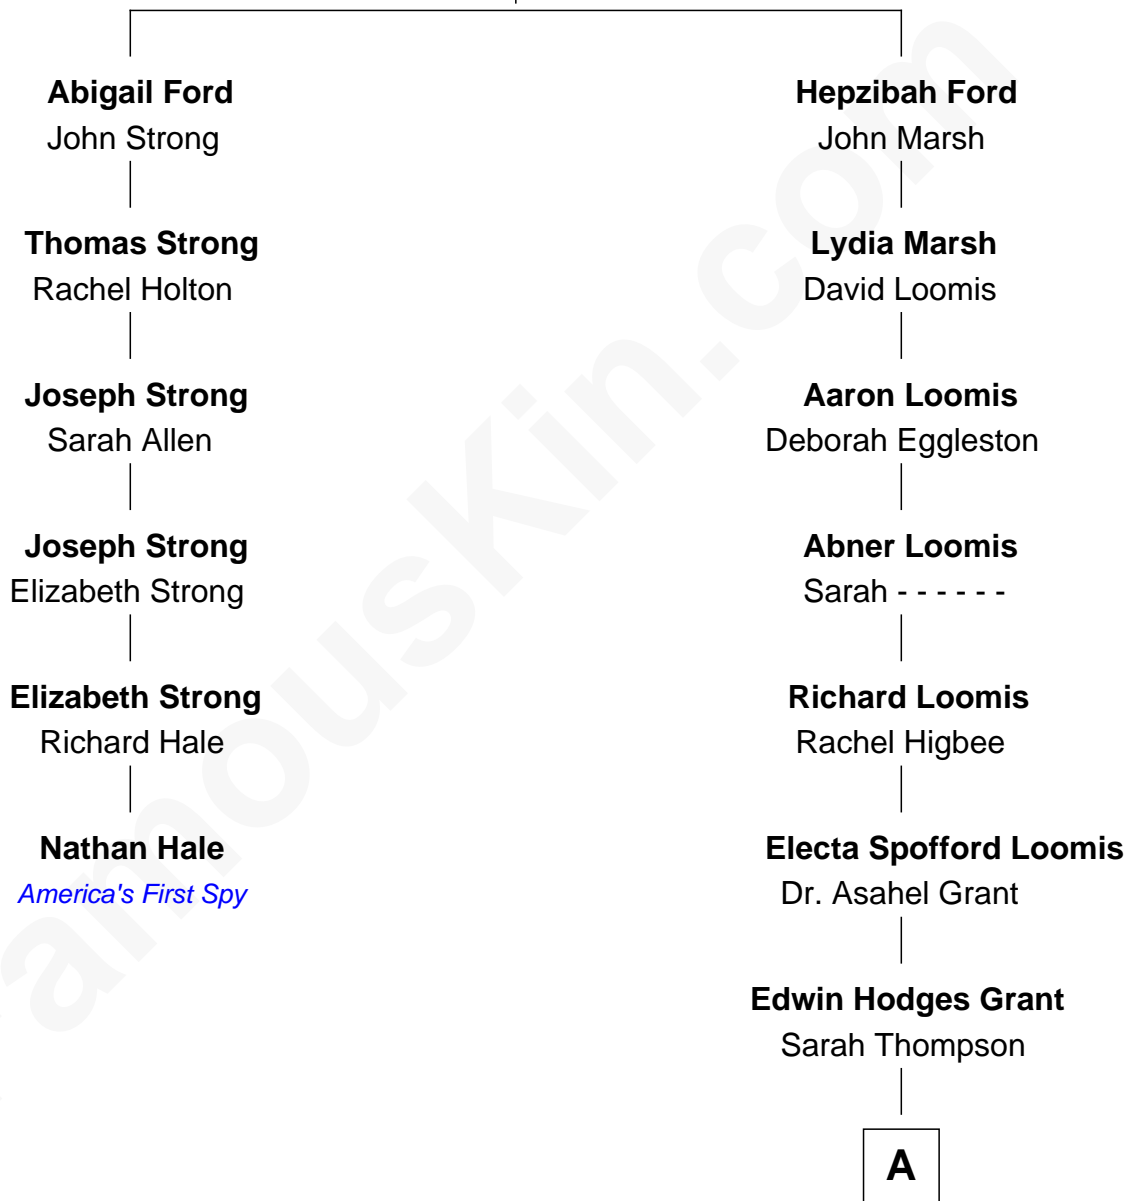

# FamousKin.com Relationship Chart of

**Nathan Hale**

*America's First Spy*

5th cousin 5 times removed of

**Amy Grant**

*Christian/Pop Singer and Songwriter*

**Thomas Ford**  
Elizabeth Charde

**A**

Henry Hastings Grant

Isabel Paine

Otis Paine Grant

Mizella Burton

Dr. Burton Paine Grant

Gloria Dean Napier

**Amy Grant**

*Christian/Pop Singer and Songwriter*