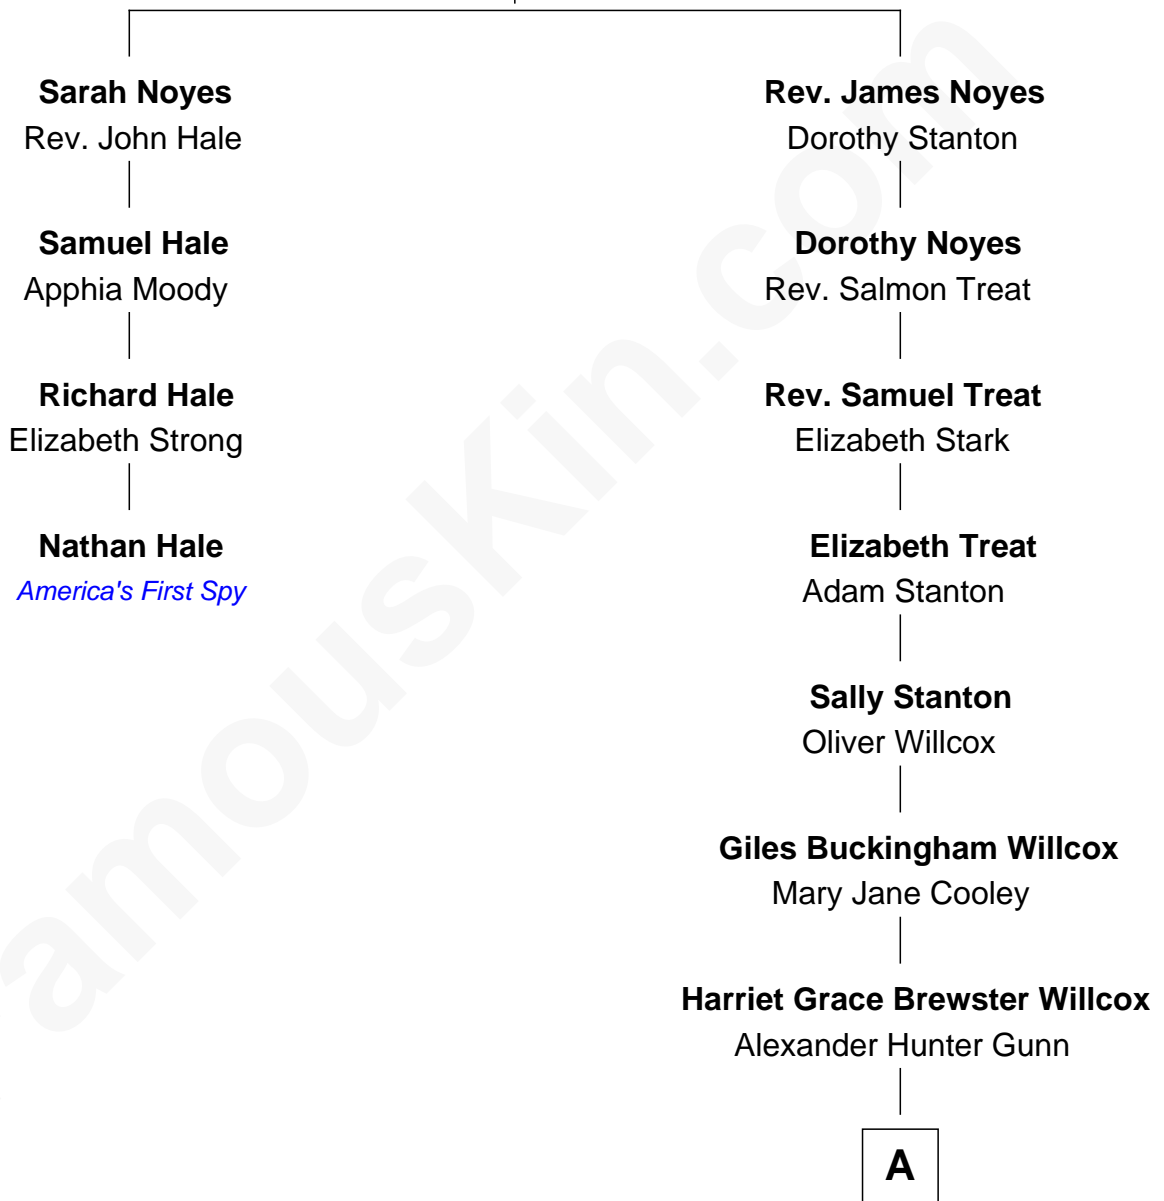

FamousKin.com Relationship Chart of

Nathan Hale

America's First Spy

3rd cousin 6 times removed of

Elisabeth Shue

TV and Movie Actress

James Noyes

Sarah Browne

A

Mary Brewster Gunn
Adoniram Judson Wells

Anne Brewster Wells
James William Shue

Elisabeth Shue
TV and Movie Actress

FamousKin.com