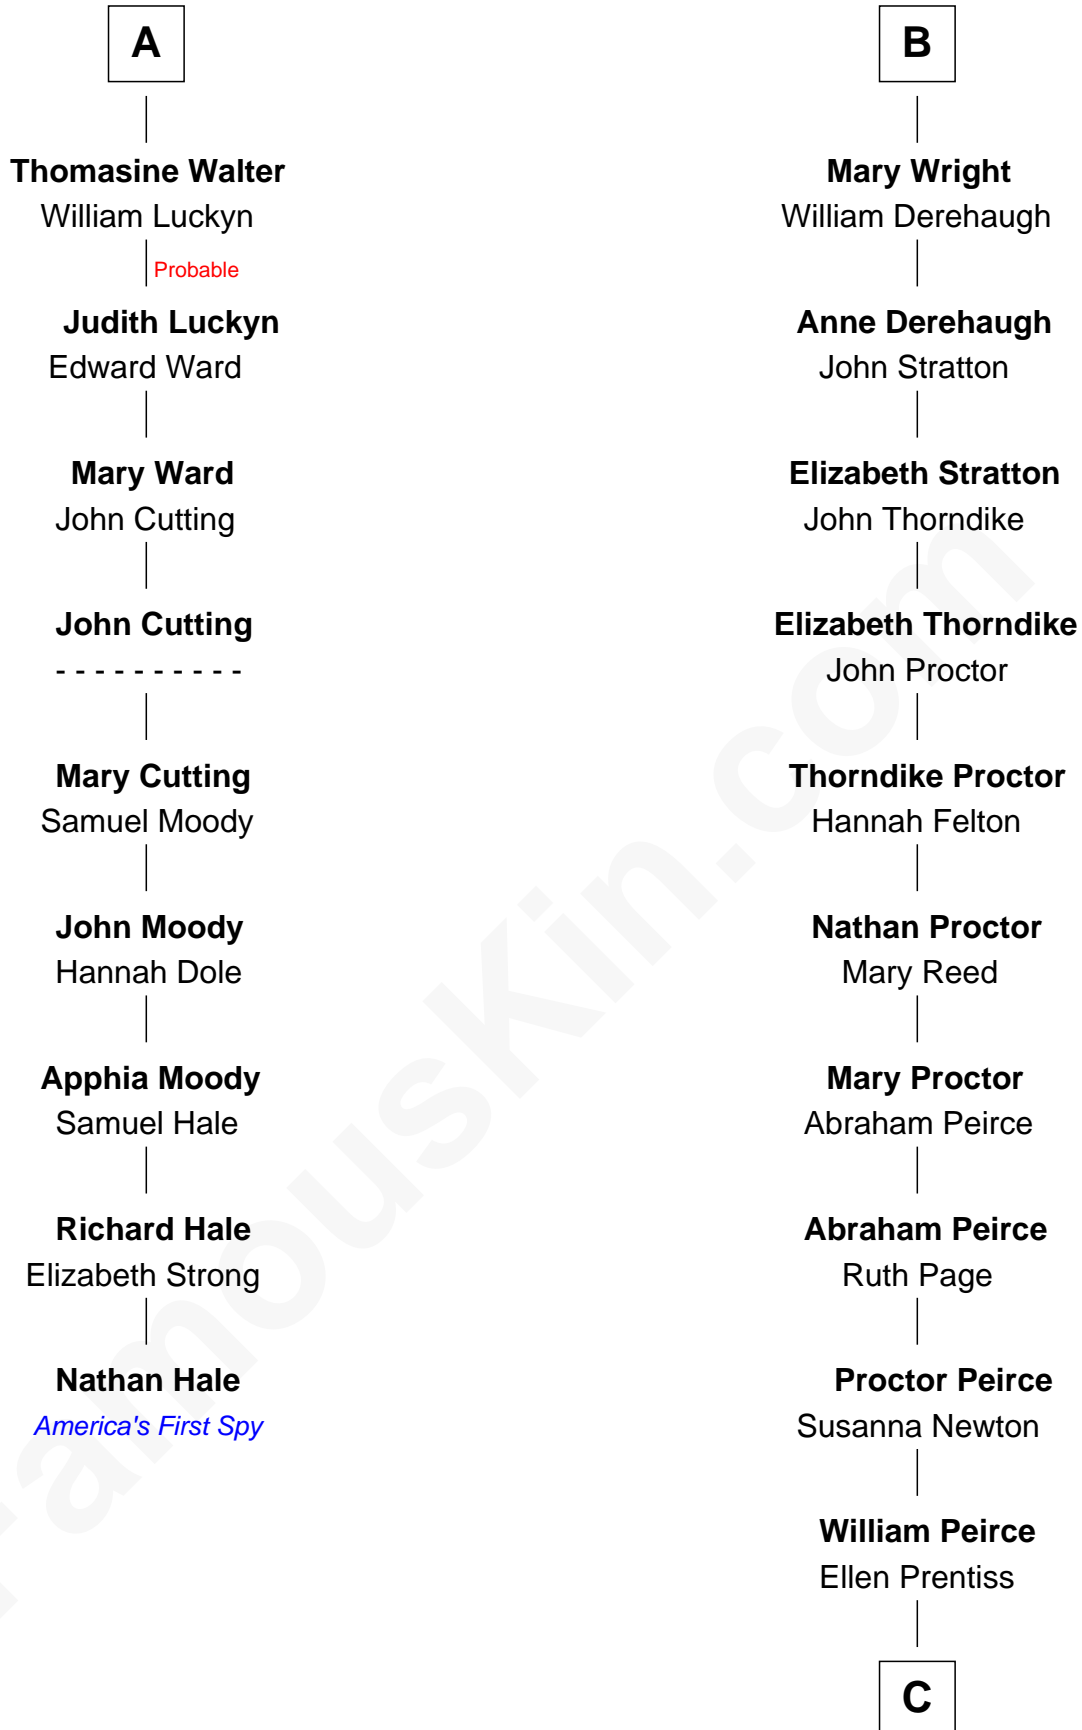

FamousKin.com Relationship Chart of

Nathan Hale

America's First Spy

15th cousin 5 times removed of

John Lithgow

Stage, TV, and Movie Actor

Sir John Howard

Alice de Bois

C

Ellen Prentiss Peirce

Washington Lithgow

Arthur Washington Lithgow

Ina Berenice Robinson

Arthur Washington Lithgow

Sarah Jane Price

John Lithgow