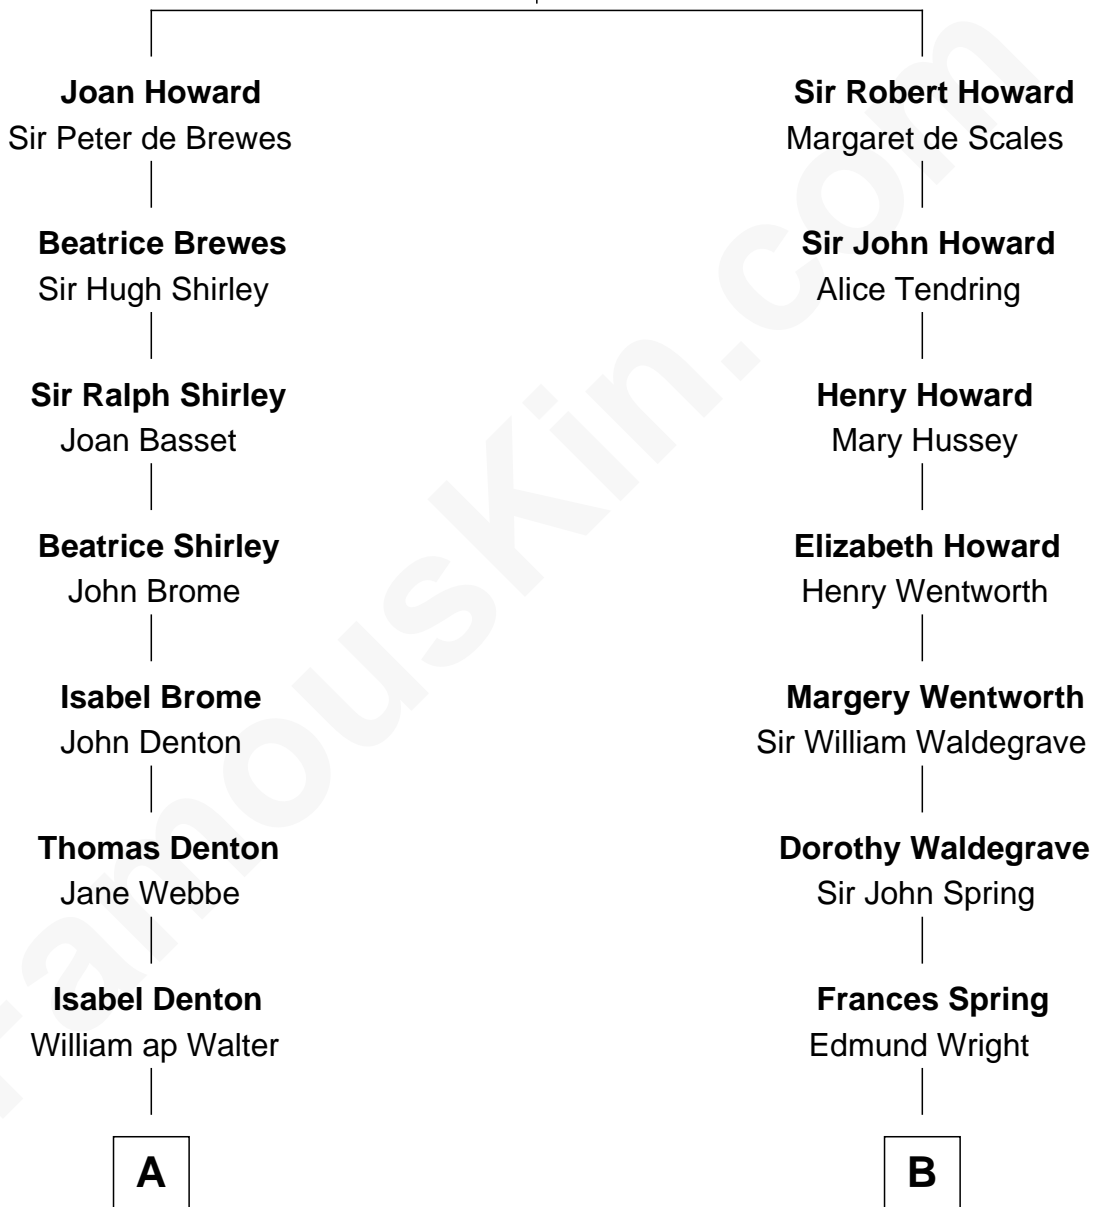

FamousKin.com Relationship Chart of

Nathan Hale

America's First Spy

15th cousin 5 times removed of

John Lithgow

Stage, TV, and Movie Actor

Sir John Howard

Alice de Bois

C

Ellen Prentiss Peirce

Washington Lithgow

Arthur Washington Lithgow

Ina Berenice Robinson

Arthur Washington Lithgow

Sarah Jane Price

John Lithgow