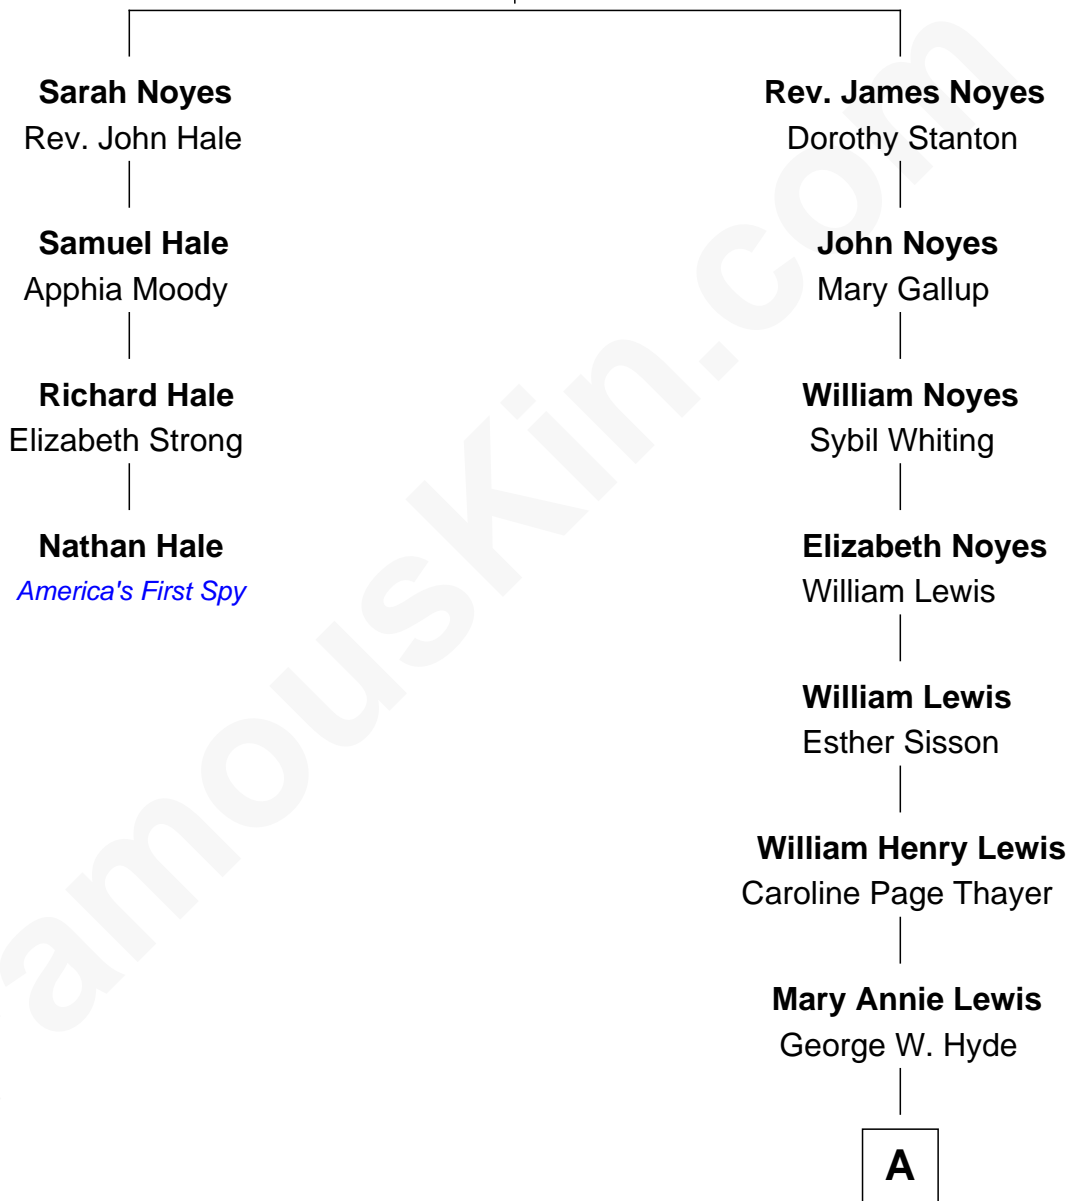

FamousKin.com Relationship Chart of

Nathan Hale

America's First Spy

3rd cousin 6 times removed of

David Hyde Pierce

Stage, TV, and Movie Actor

James Noyes
Sarah Browne

A

Helen E. Hyde
Arthur J. Pierce

George Hyde Pierce
Laura Marie Hughes

David Hyde Pierce
Stage, TV, and Movie Actor

FamousKin.com