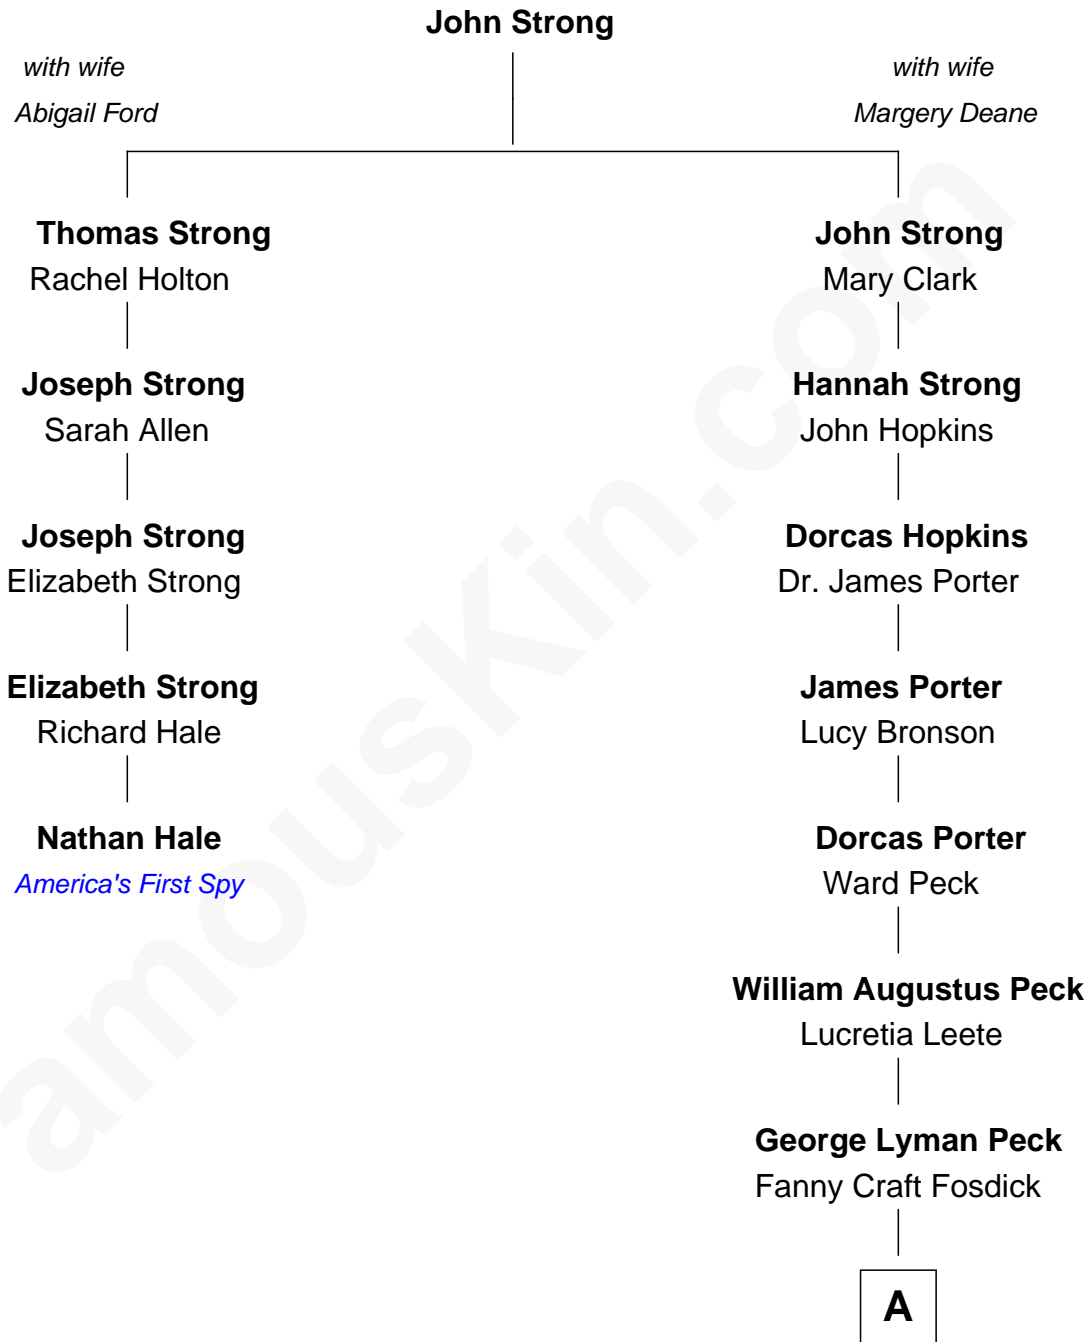

FamousKin.com Relationship Chart of

Nathan Hale

America's First Spy

4th cousin 6 times removed of

Mizuo Peck

TV and Movie Actress

A

George Leete Peck
Katharine May Tolles

Laurence Tolles Peck
Barbara Field

George Leete Peck
Sanae Mizusawa

Mizuo Peck
TV and Movie Actress