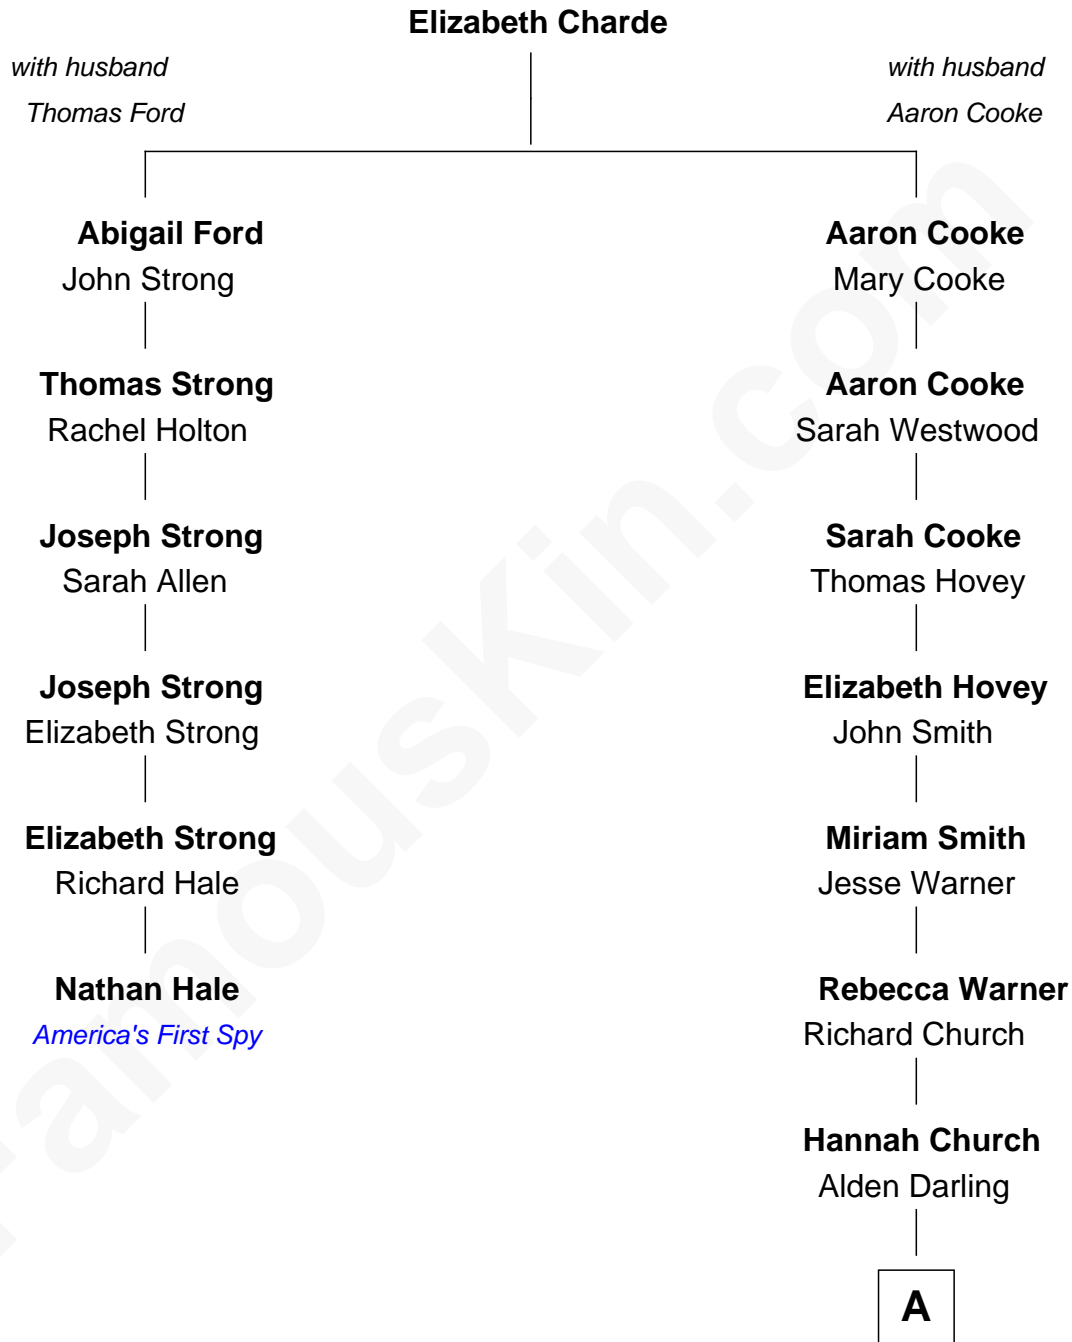

## Relationship Chart of

**Nathan Hale**

*America's First Spy*

5th cousin 4 times removed of

**Ding Darling**

*Cartoonist and Founder of National Wildlife Federation*

**A**

**Timothy Darling**  
Diantha M. Groves