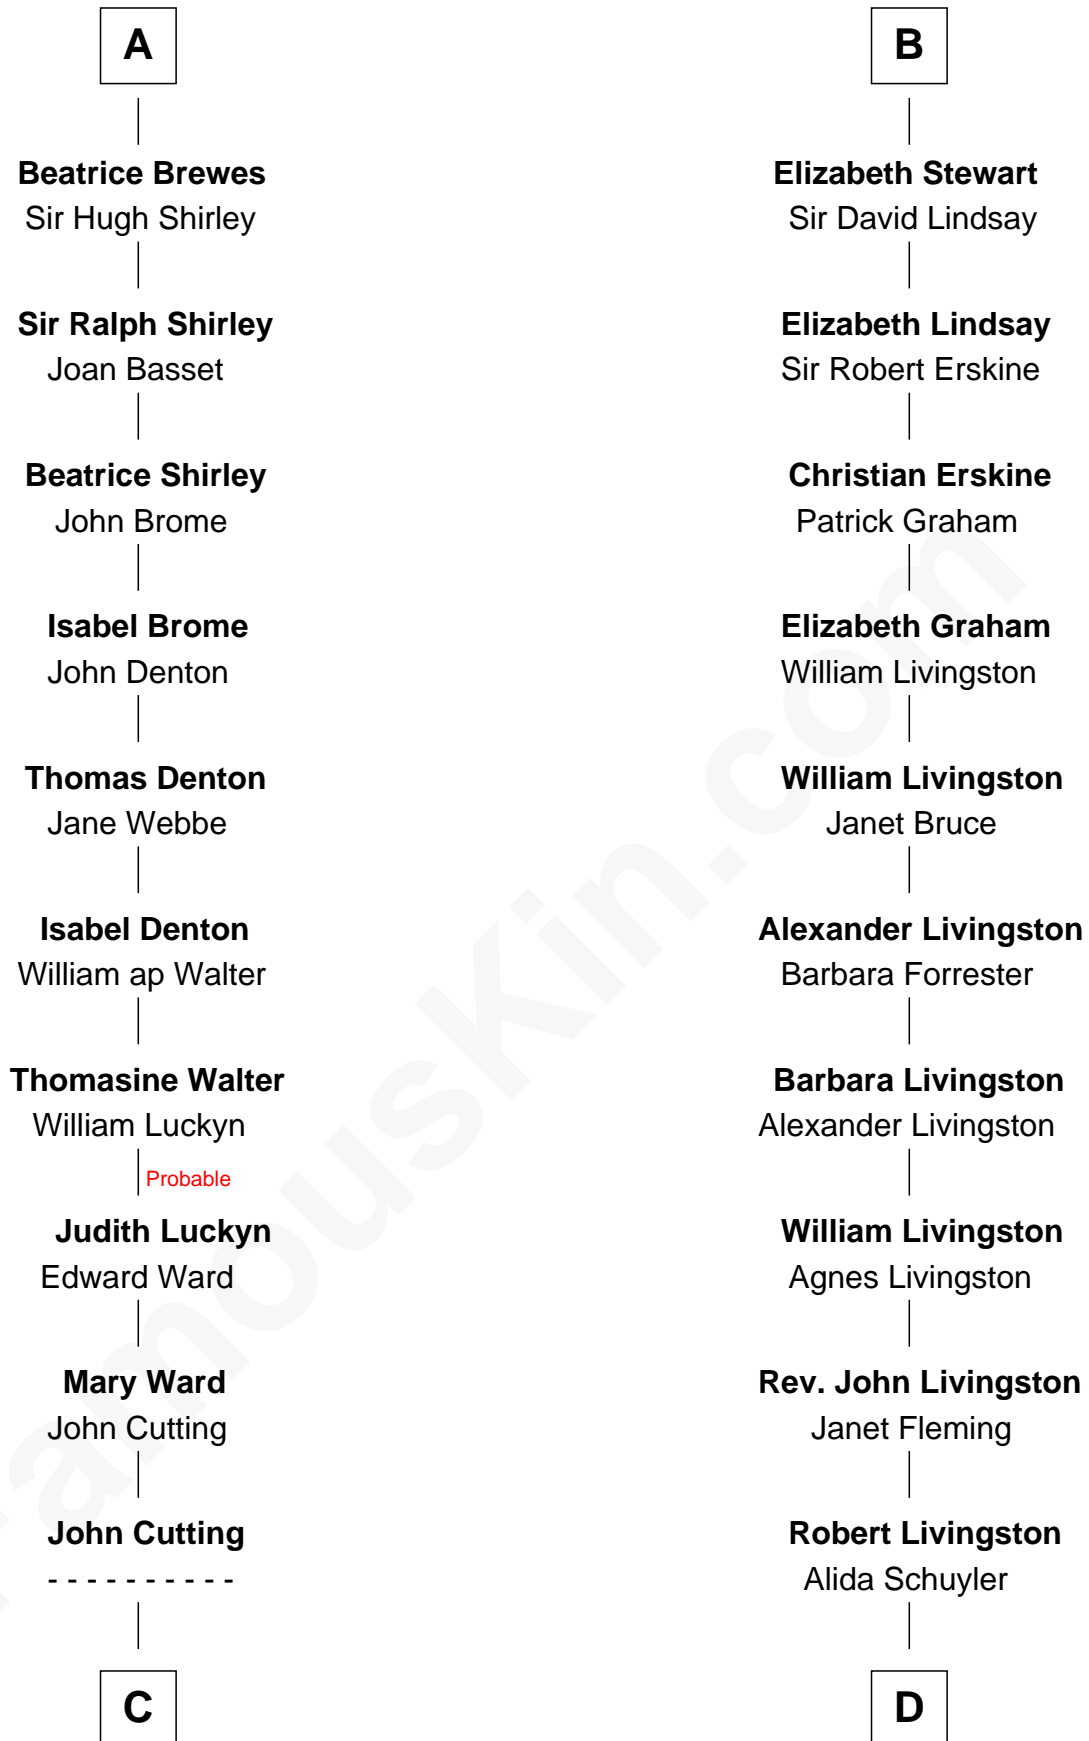

# FamousKin.com Relationship Chart of

**Nathan Hale**

*America's First Spy*

20th cousin 1 time removed of

**Hamilton Fish**

*26th U.S. Secretary of State*

**C**

**Mary Cutting**  
Samuel Moody

**John Moody**  
Hannah Dole

**Apphia Moody**  
Samuel Hale

**Richard Hale**  
Elizabeth Strong

**Nathan Hale**  
*America's First Spy*

**D**

**Gilbert Robert Livingston**  
Cornelia Beekman

**Margaret Livingston**  
Petrus Stuyvesant