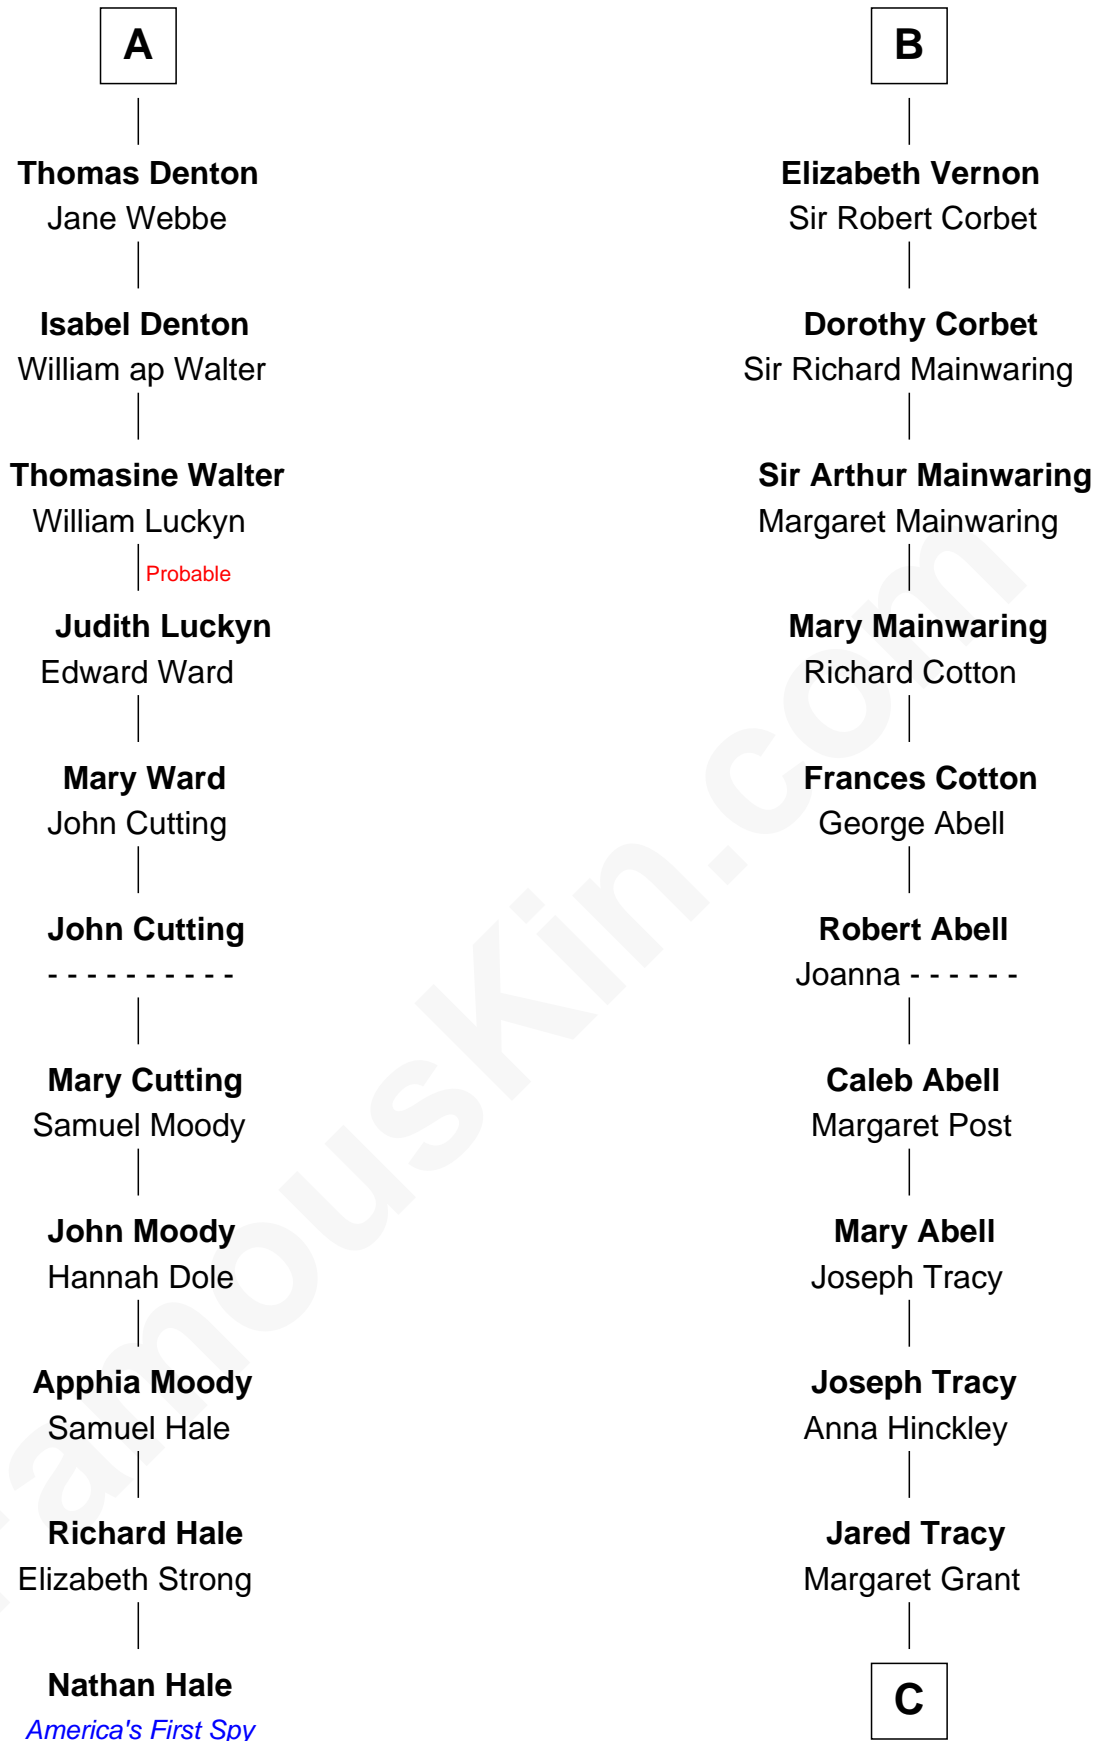

# FamousKin.com Relationship Chart of

**Nathan Hale**

*America's First Spy*

17th cousin 4 times removed of

**Henry Sturgis Morgan**

*Co-Founder of Morgan Stanley*

**Sir Robert de Ros**

Isabel de Aubeney

**C**

**William Gedney Tracy**

Rachel Huntington

**Charles F. Tracy**

Louisa Kirkland

**Frances Louisa Tracy**

John Pierpont Morgan

**John Pierpont Morgan**

Jane Norton Grew

**Henry Sturgis Morgan**

*Co-Founder of Morgan Stanley*

FamousKin.com