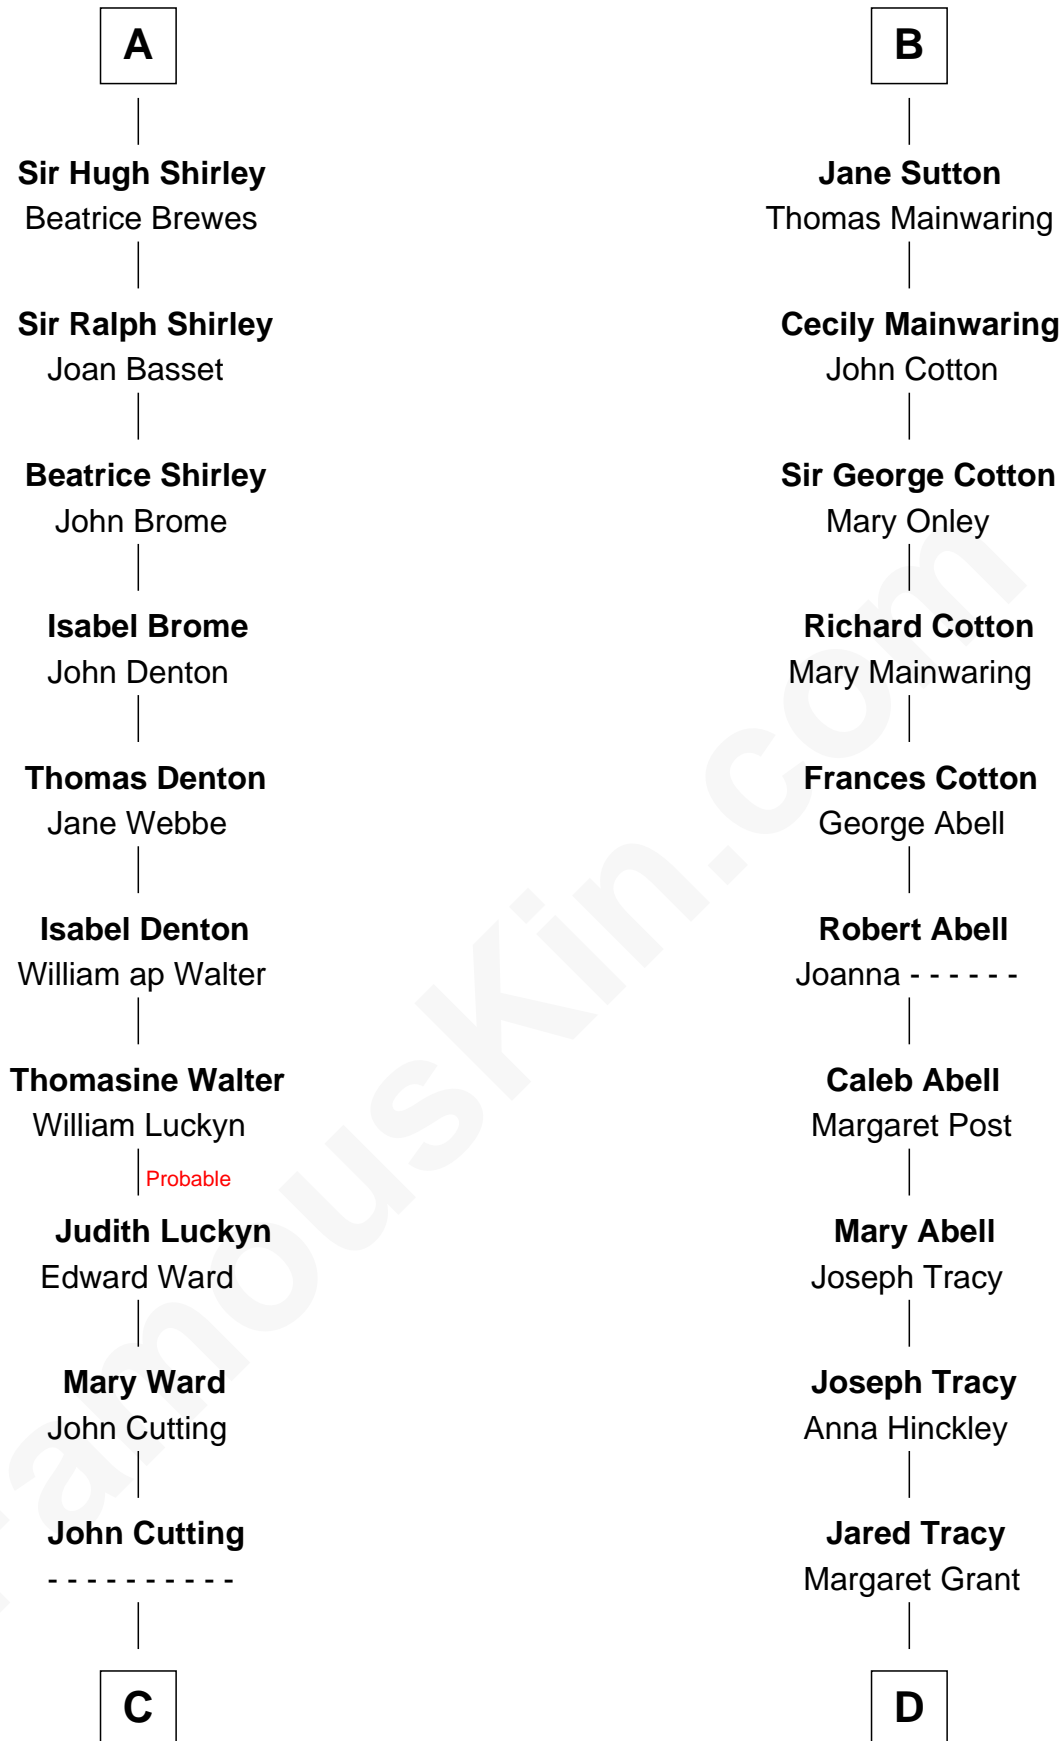

FamousKin.com Relationship Chart of

Nathan Hale

America's First Spy

21st cousin of

Henry Sturgis Morgan

Co-Founder of Morgan Stanley

Hugh de Kevelioc

C

Mary Cutting
Samuel Moody

John Moody
Hannah Dole

Apphia Moody
Samuel Hale

Richard Hale
Elizabeth Strong

Nathan Hale
America's First Spy

D

William Gedney Tracy
Rachel Huntington

Charles F. Tracy
Louisa Kirkland

Frances Louisa Tracy
John Pierpont Morgan

John Pierpont Morgan
Jane Norton Grew

Henry Sturgis Morgan
Co-Founder of Morgan Stanley