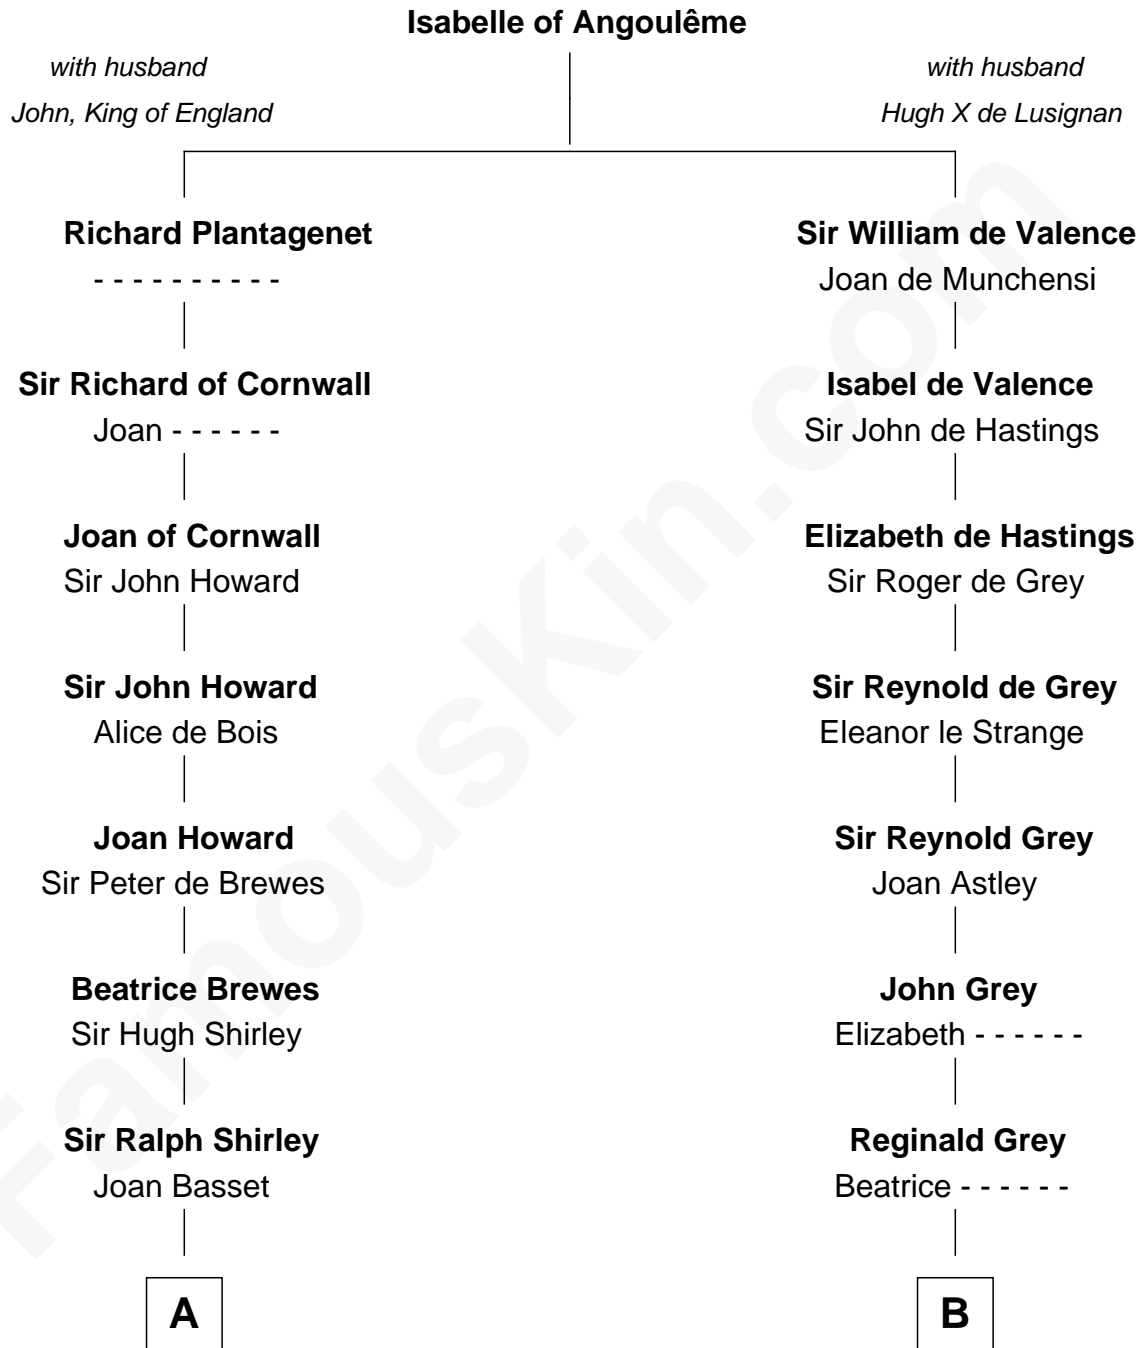

FamousKin.com

Relationship Chart of

Nathan Hale

America's First Spy

19th cousin 1 time removed of

J.P. Morgan, Jr.

American Banker and Philanthropist

C

Apphia Moody
Samuel Hale

Richard Hale
Elizabeth Strong

Nathan Hale
America's First Spy

D

Mary Sheldon Lord
John Pierpont

Juliet Pierpont
Junius Spencer Morgan

John Pierpont Morgan
Frances Louisa Tracy

J.P. Morgan, Jr.
American Banker and Philanthropist