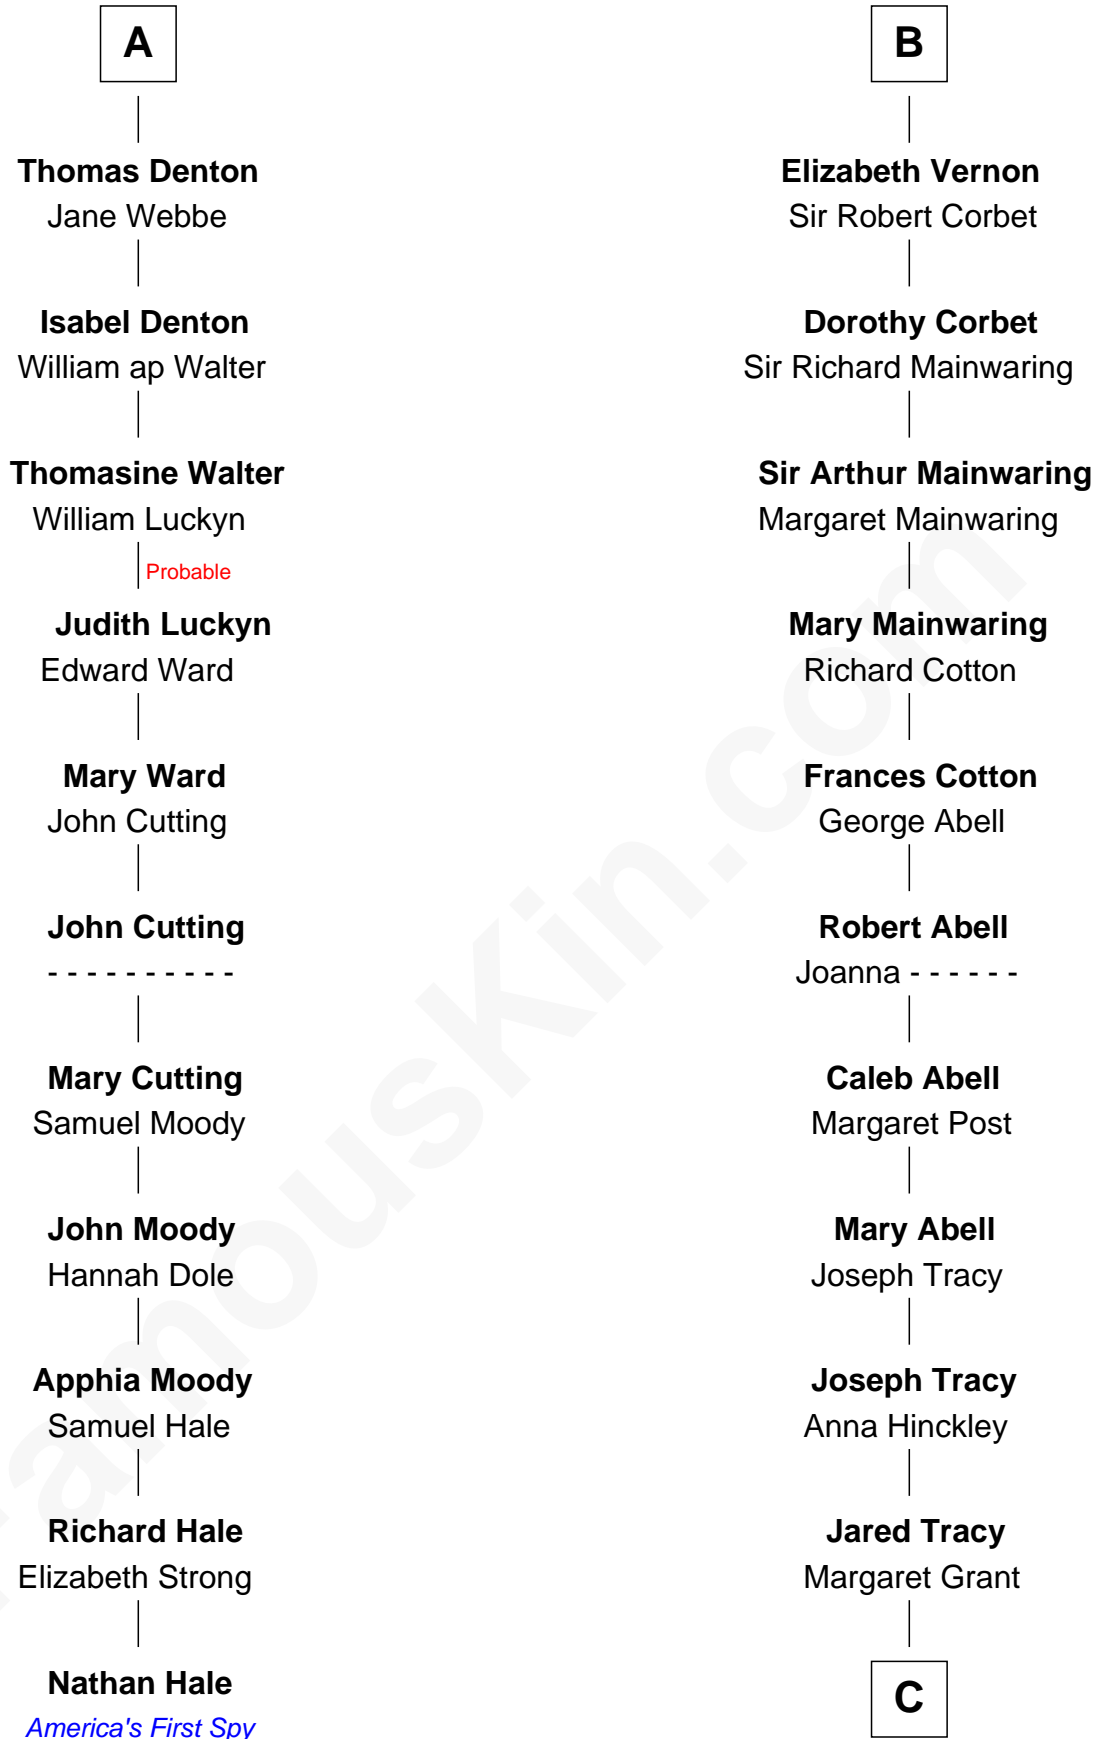

FamousKin.com

Relationship Chart of

Nathan Hale

America's First Spy

17th cousin 3 times removed of

J.P. Morgan, Jr.

American Banker and Philanthropist

Sir Robert de Ros

Isabel de Aubeney

C

William Gedney Tracy

Rachel Huntington

Charles F. Tracy

Louisa Kirkland

Frances Louisa Tracy

John Pierpont Morgan