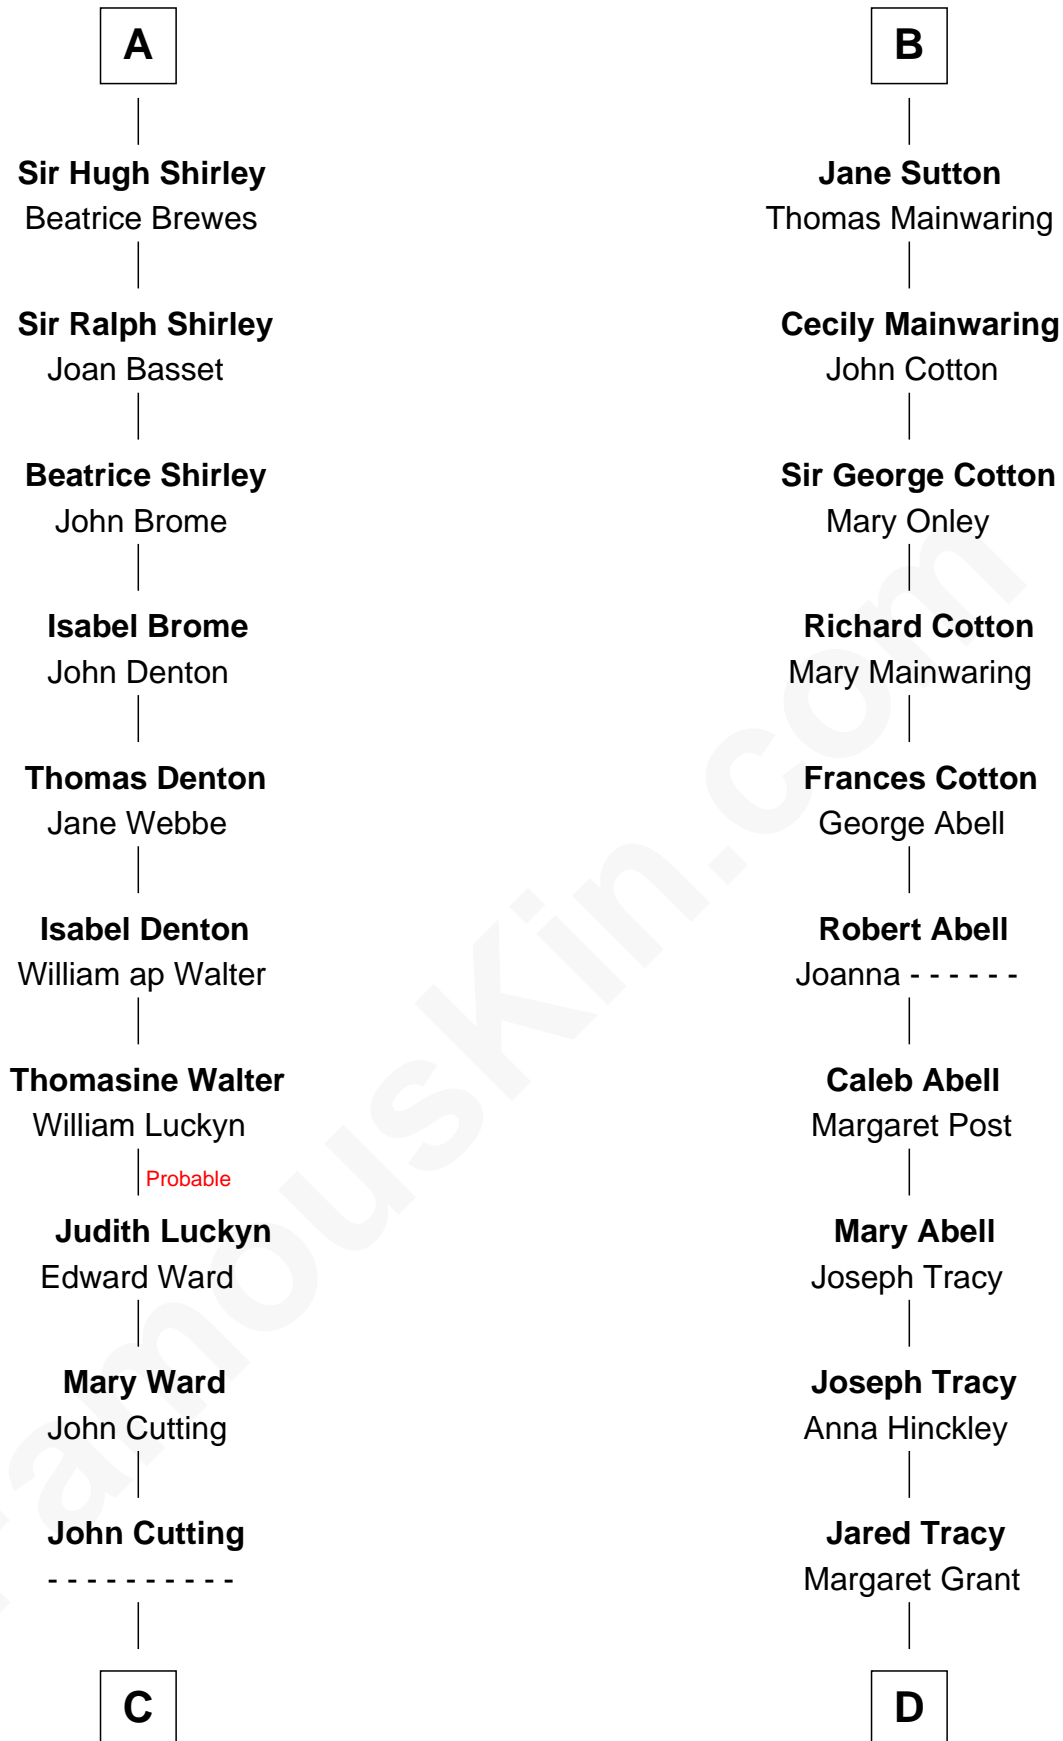

FamousKin.com  
**Relationship Chart of**  
**Nathan Hale**  
*America's First Spy*

20th cousin 1 time removed of

**J.P. Morgan, Jr.**  
*American Banker and Philanthropist*

Hugh de Kevelioc

**C**

**Mary Cutting**  
Samuel Moody

**John Moody**  
Hannah Dole

**Apphia Moody**  
Samuel Hale

**Richard Hale**  
Elizabeth Strong

**Nathan Hale**  
*America's First Spy*

**D**

**William Gedney Tracy**  
Rachel Huntington

**Charles F. Tracy**  
Louisa Kirkland

**Frances Louisa Tracy**  
John Pierpont Morgan

**J.P. Morgan, Jr.**  
*American Banker and Philanthropist*