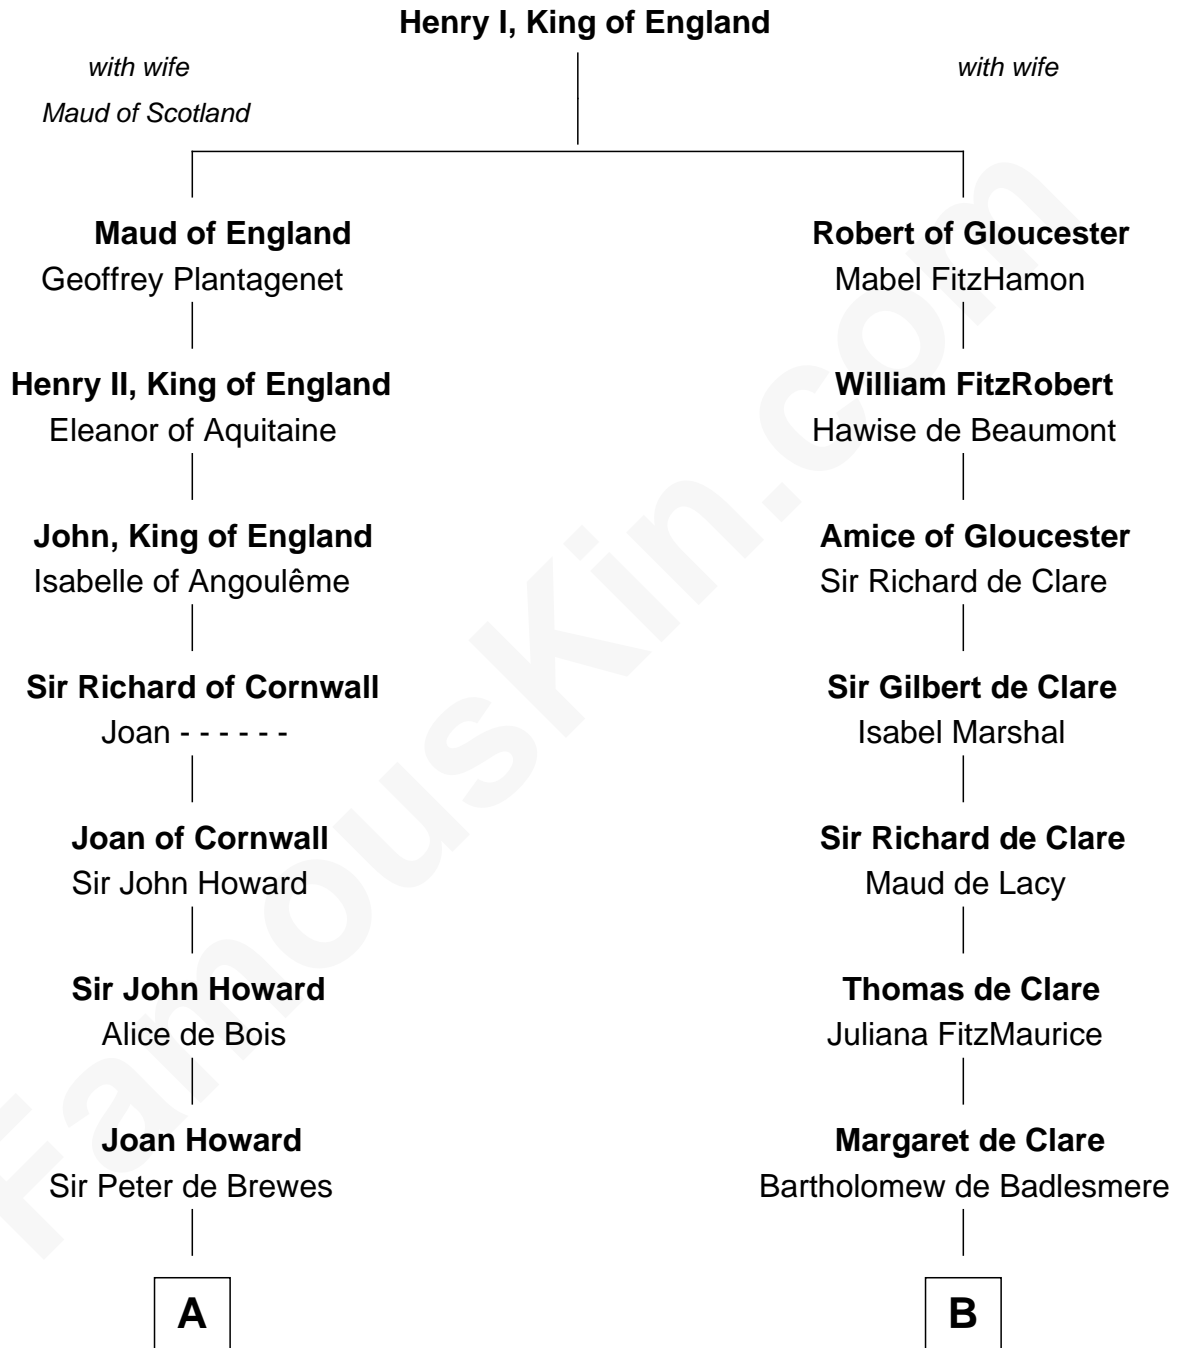

FamousKin.com Relationship Chart of

Nathan Hale

America's First Spy

17th cousin 4 times removed of

Robert Catesby

Leader of Gunpowder Plot

C

—
Mary Cutting
Samuel Moody

—
John Moody
Hannah Dole

—
Apphia Moody
Samuel Hale

—
Richard Hale
Elizabeth Strong

—
Nathan Hale
America's First Spy

FamousKin.com