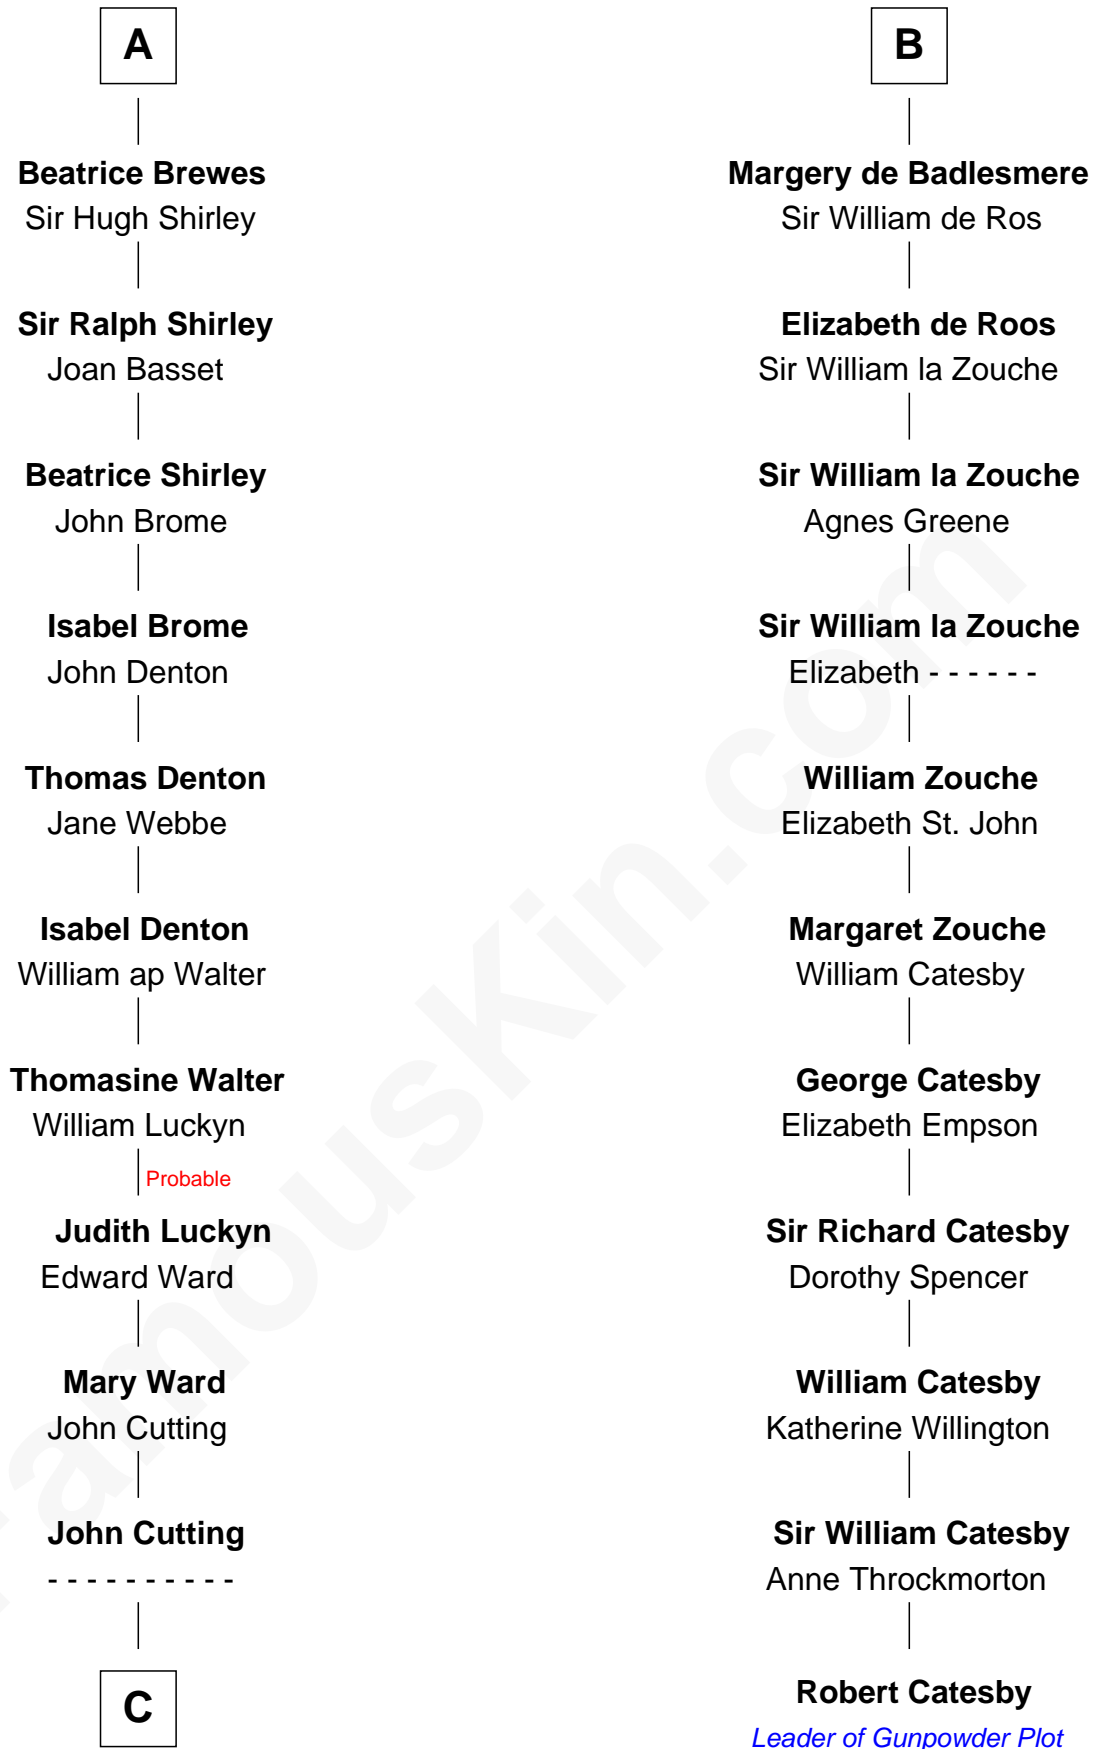

FamousKin.com Relationship Chart of

Nathan Hale

America's First Spy

17th cousin 4 times removed of

Robert Catesby

Leader of Gunpowder Plot

C

—
Mary Cutting
Samuel Moody

—
John Moody
Hannah Dole

—
Apphia Moody
Samuel Hale

—
Richard Hale
Elizabeth Strong

—
Nathan Hale
America's First Spy

FamousKin.com