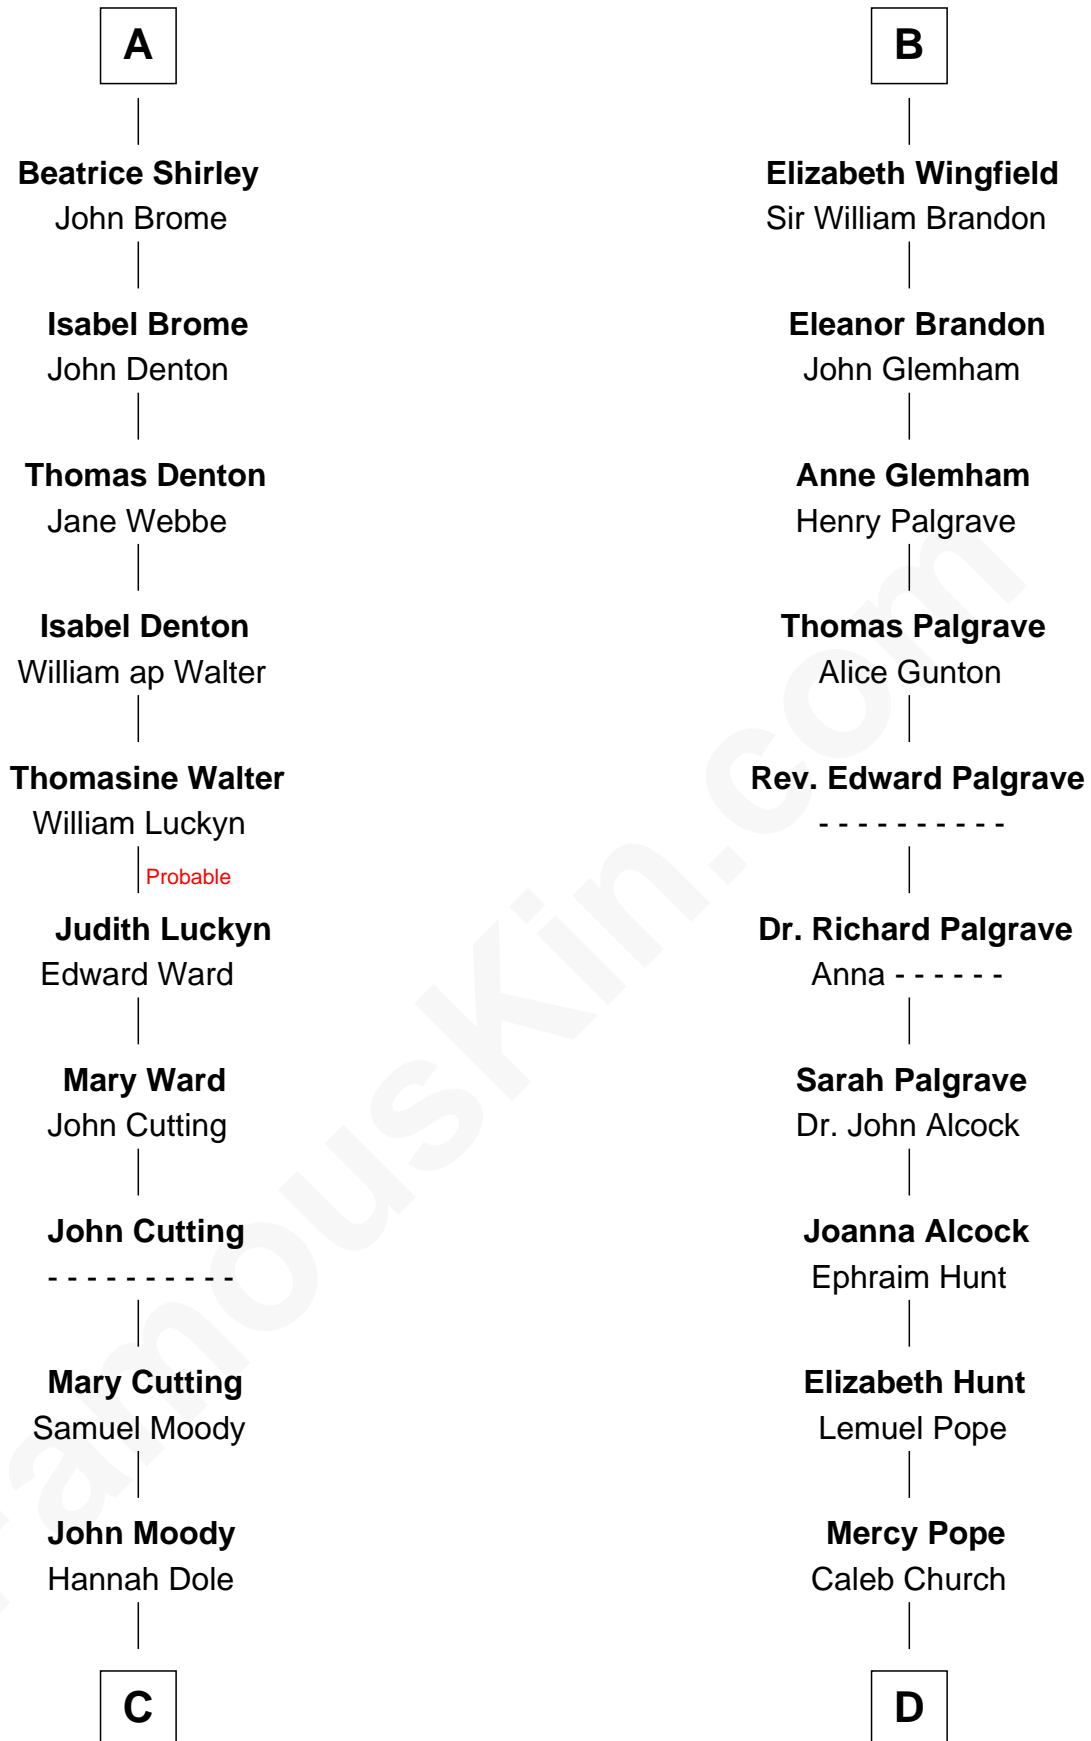

FamousKin.com Relationship Chart of

Nathan Hale

America's First Spy

19th cousin 2 times removed of

Franklin D. Roosevelt

32nd U.S. President

John, King of England

Isabelle of Angoulême

C

Apphia Moody
Samuel Hale

Richard Hale
Elizabeth Strong

Nathan Hale
America's First Spy

D

Joseph Church
Deborah Perry

Deborah P. Church
Warren Delano

Warren Delano
Catharine Robbins Lyman

Sara Delano
James Roosevelt

Franklin D. Roosevelt
32nd U.S. President

FamousKin.com