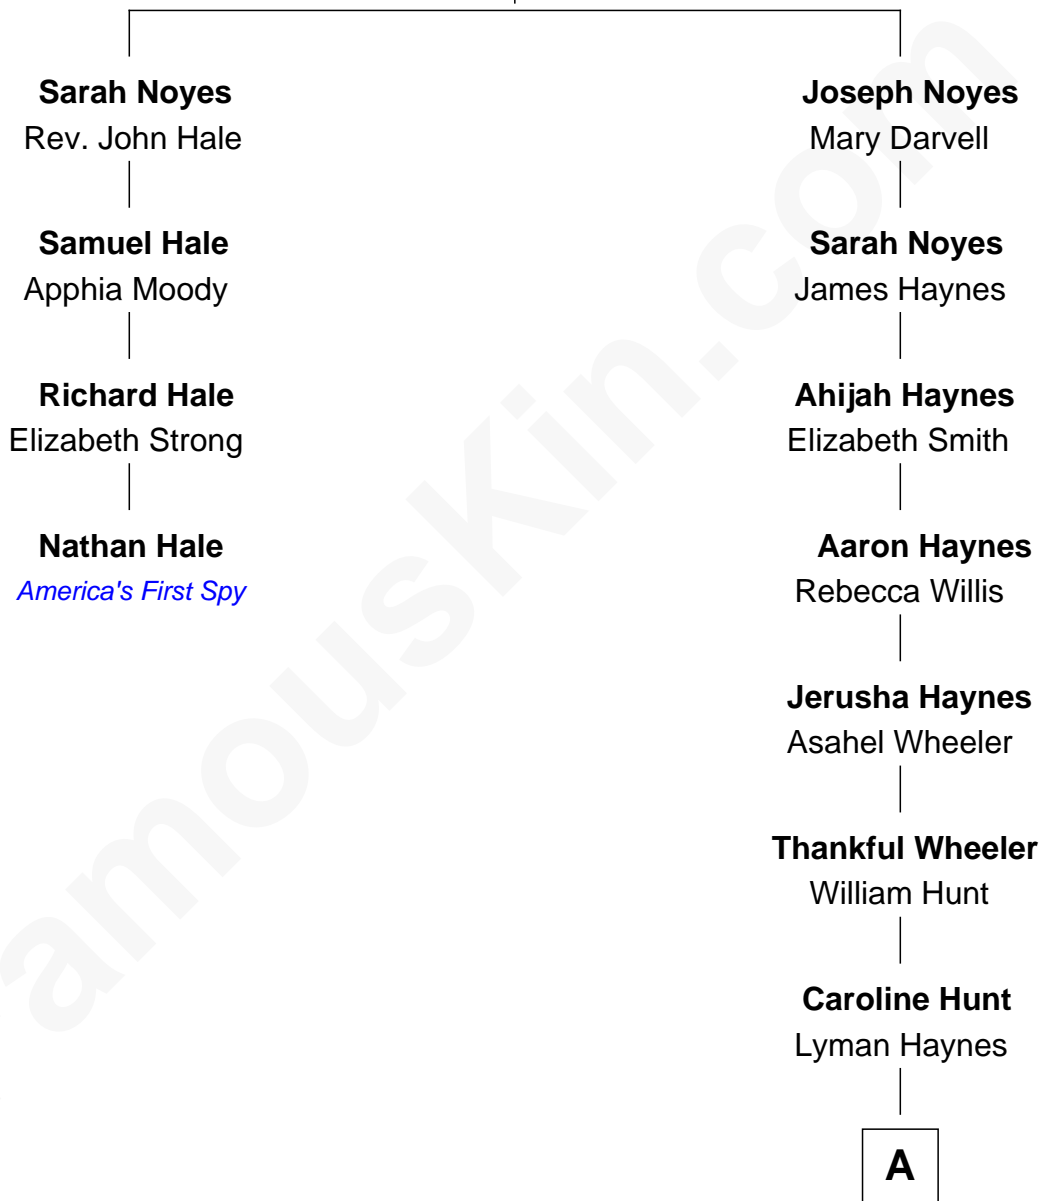

FamousKin.com Relationship Chart of

Nathan Hale

America's First Spy

3rd cousin 8 times removed of

James Taylor

Singer-Songwriter

James Noyes

Sarah Browne

A

Theodore Lyman Haynes

Laura Ann Shaw

Stanford Lyman Haynes

Emily Roxanna Leonard

Theodosia Haynes

Alexander Taylor

Dr. Isaac Montrose Taylor

Gertrude Arline Woodard

James Taylor

Singer-Songwriter

FamousKin.com