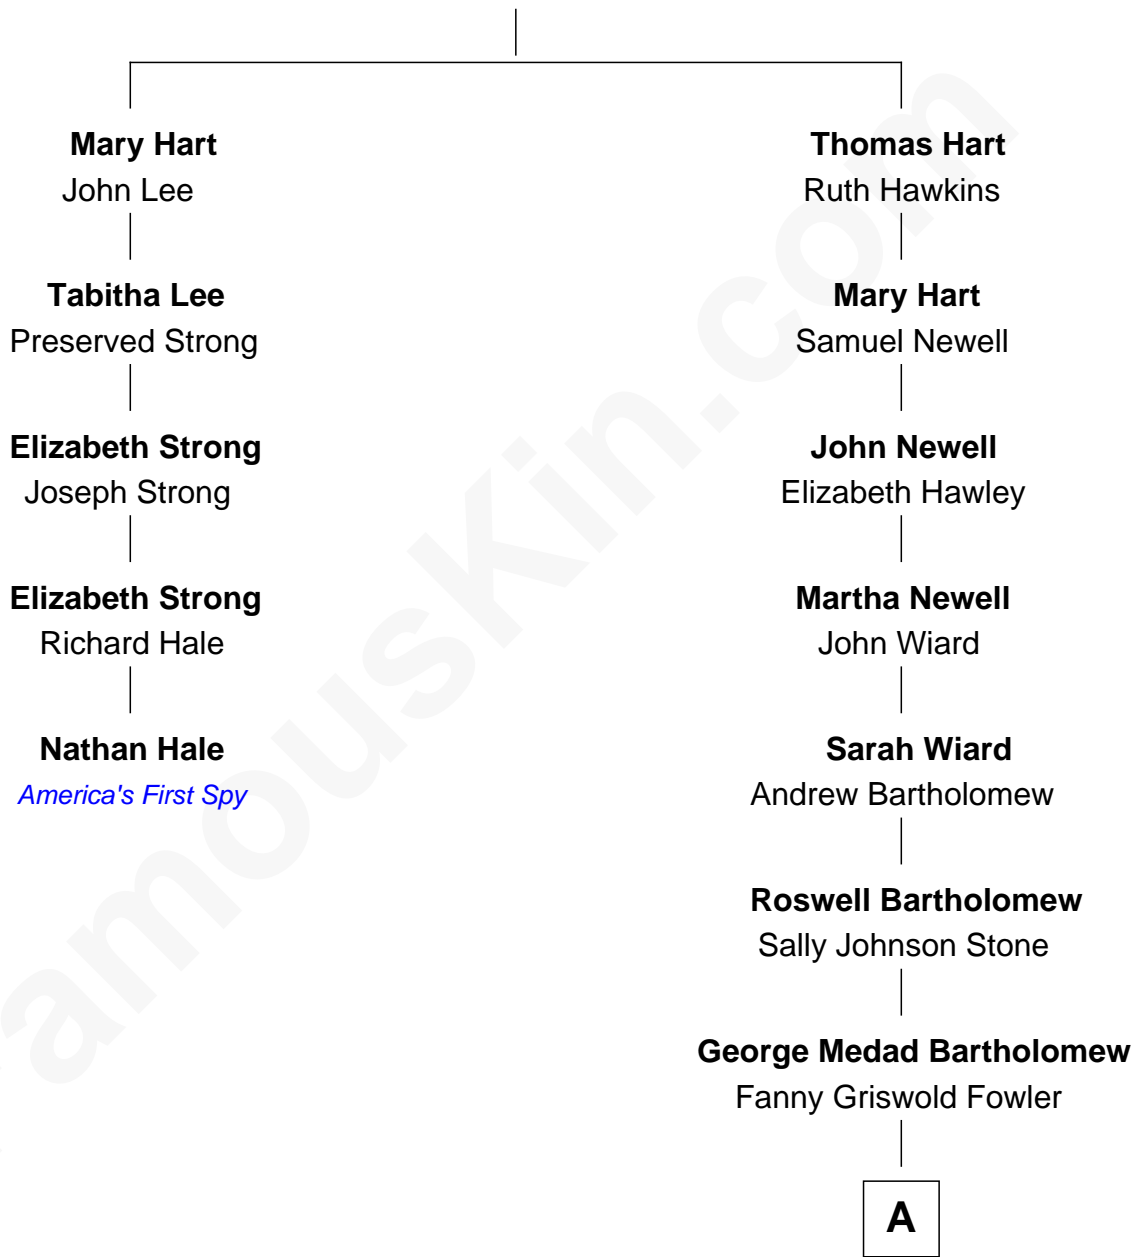

FamousKin.com Relationship Chart of

Nathan Hale

America's First Spy

4th cousin 6 times removed of

Bill Weld

68th Governor of Massachusetts

Stephen Hart

A

—
Fanny Elizabeth Bartholomew

Dr. Francis Minot Weld

—
Francis Minot Weld

Margaret Low White

—
David Weld

Mary Blake Nichols

—
Bill Weld

68th Governor of Massachusetts