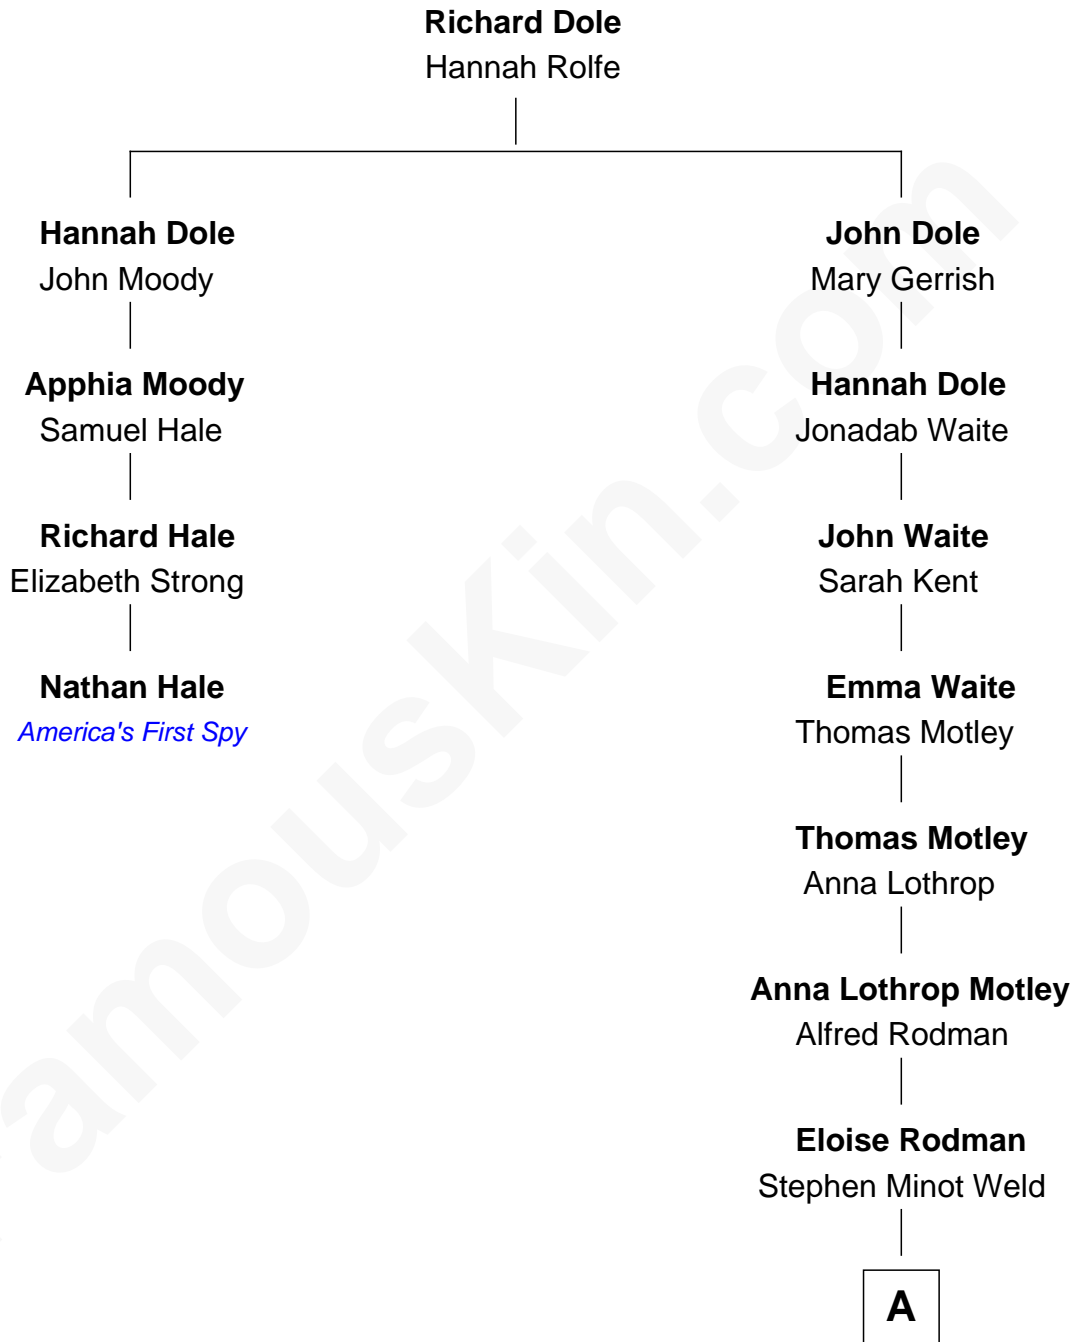

FamousKin.com Relationship Chart of

Nathan Hale

America's First Spy

3rd cousin 6 times removed of

Tuesday Weld

TV and Movie Actress

A

Edward Motley Weld

Sarah Lothrop King

Lothrop Motley Weld

Yosene Balfour Ker

Tuesday Weld

TV and Movie Actress

FamousKin.com