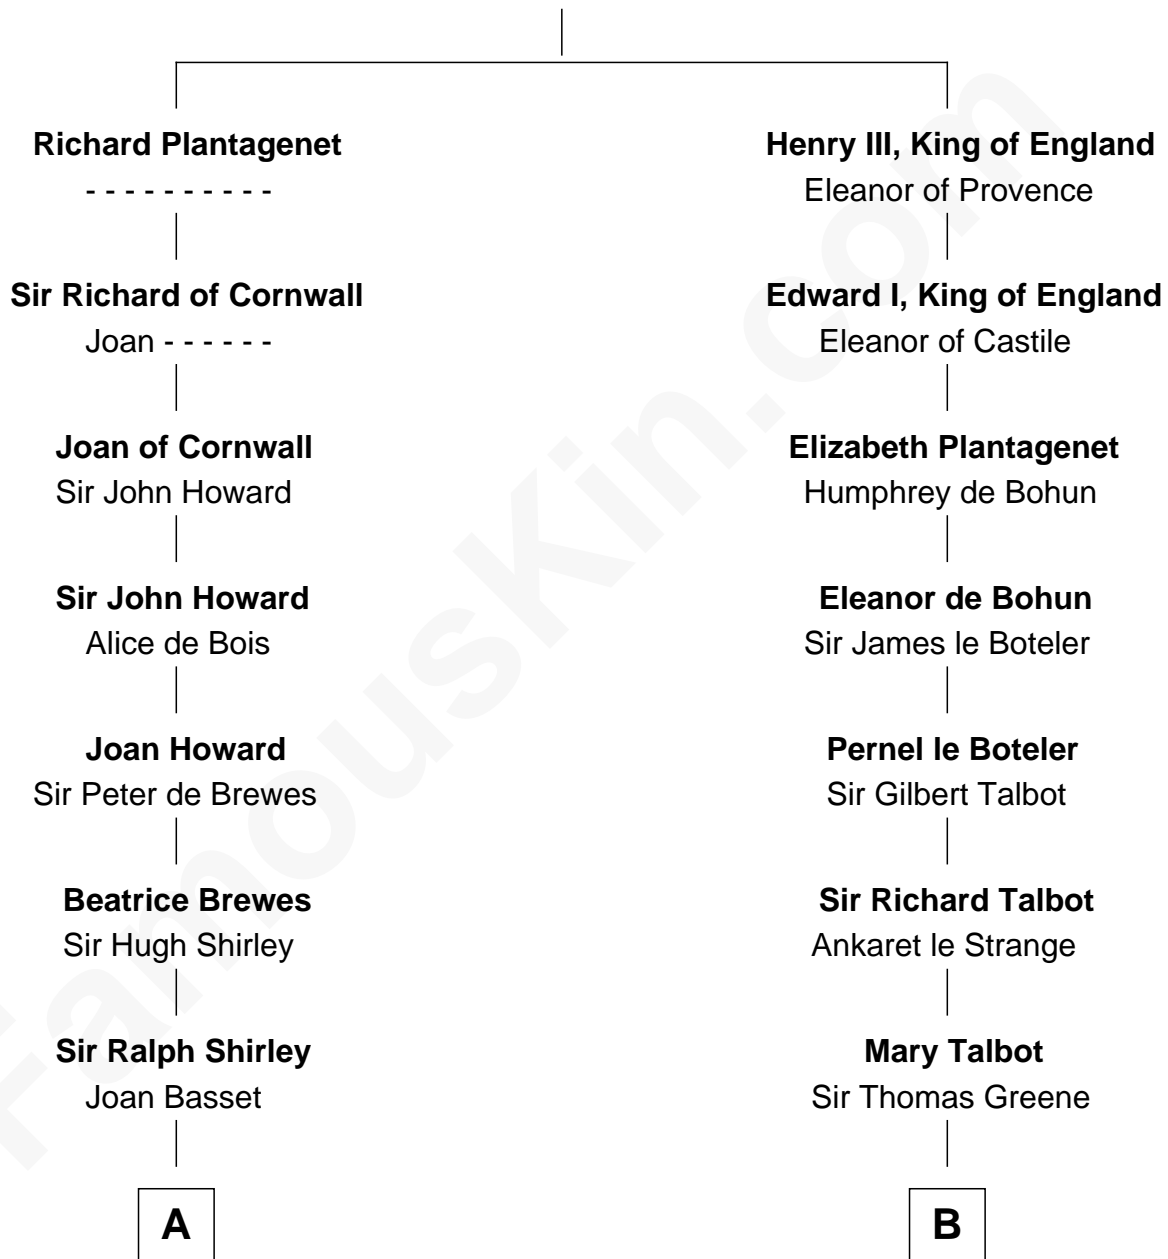

FamousKin.com Relationship Chart of

Nathan Hale

America's First Spy

19th cousin 2 times removed of

Melvil Dewey

Inventor of the Dewey Decimal System

John, King of England

Isabelle of Angoulême

C

Apphia Moody
Samuel Hale

Richard Hale
Elizabeth Strong

Nathan Hale
America's First Spy

D

Benjamin Cole
Squcie Fones

Benjamin Cole
Martha Wightman

Polly Cole
David Dewey