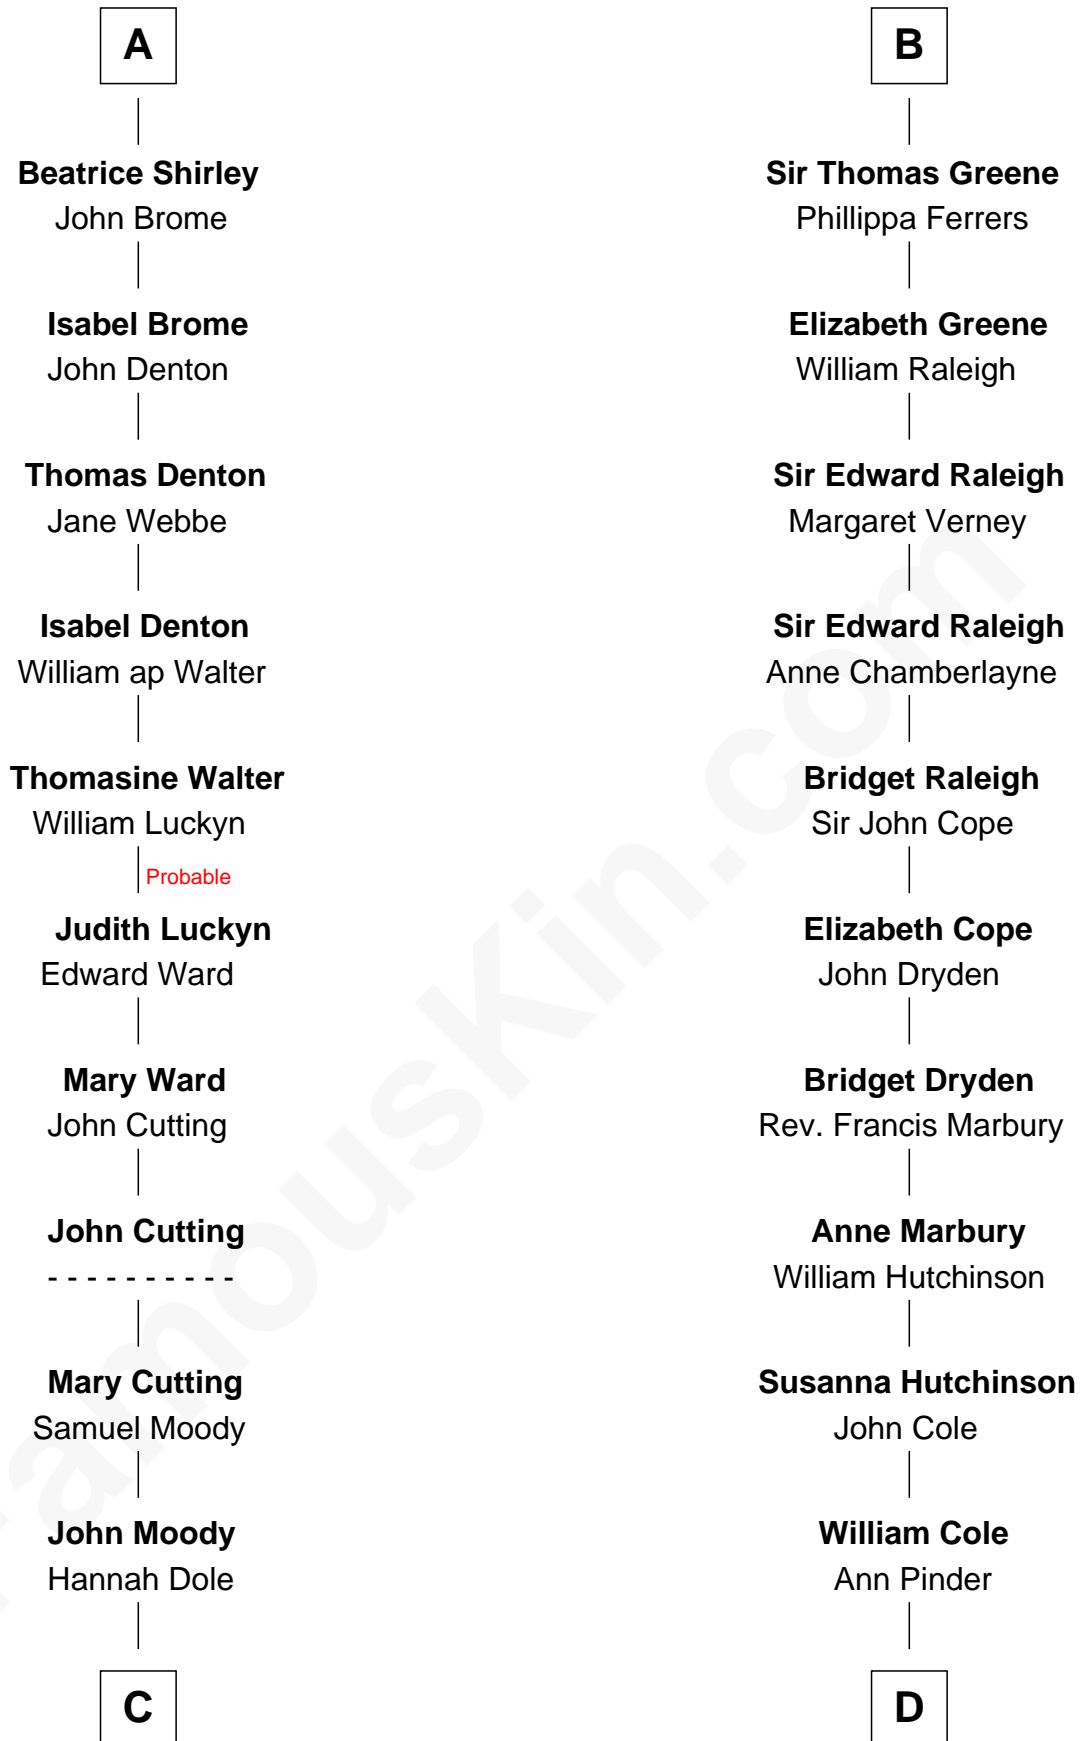

FamousKin.com Relationship Chart of

Nathan Hale

America's First Spy

19th cousin 2 times removed of

Melvil Dewey

Inventor of the Dewey Decimal System

John, King of England

Isabelle of Angoulême

C

Apphia Moody
Samuel Hale

Richard Hale
Elizabeth Strong

Nathan Hale
America's First Spy

D

Benjamin Cole
Squcie Fones

Benjamin Cole
Martha Wightman

Polly Cole
David Dewey