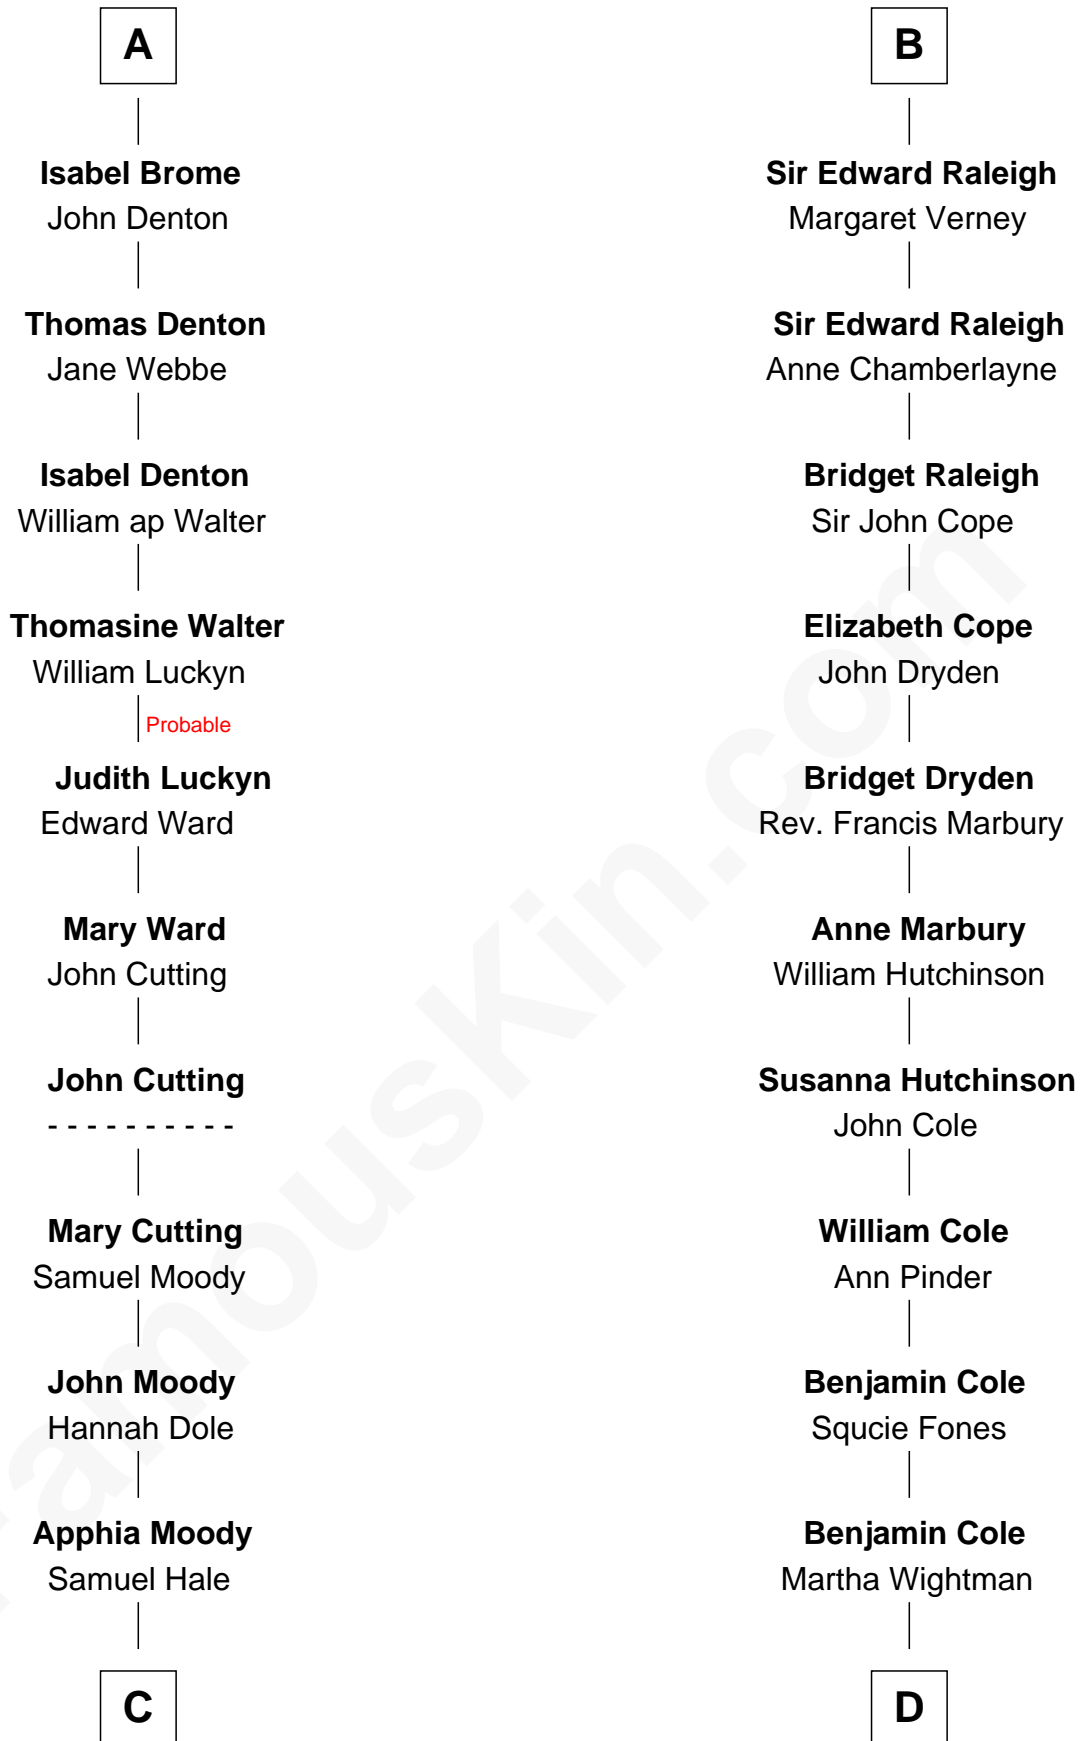

FamousKin.com Relationship Chart of

Nathan Hale

America's First Spy

18th cousin 1 time removed of

Melvil Dewey

Inventor of the Dewey Decimal System

C

Richard Hale
Elizabeth Strong

Nathan Hale
America's First Spy

D

Polly Cole
David Dewey

Joel Dewey
Eliza Green

Melvil Dewey
Dewey Decimal System

FamousKin.com