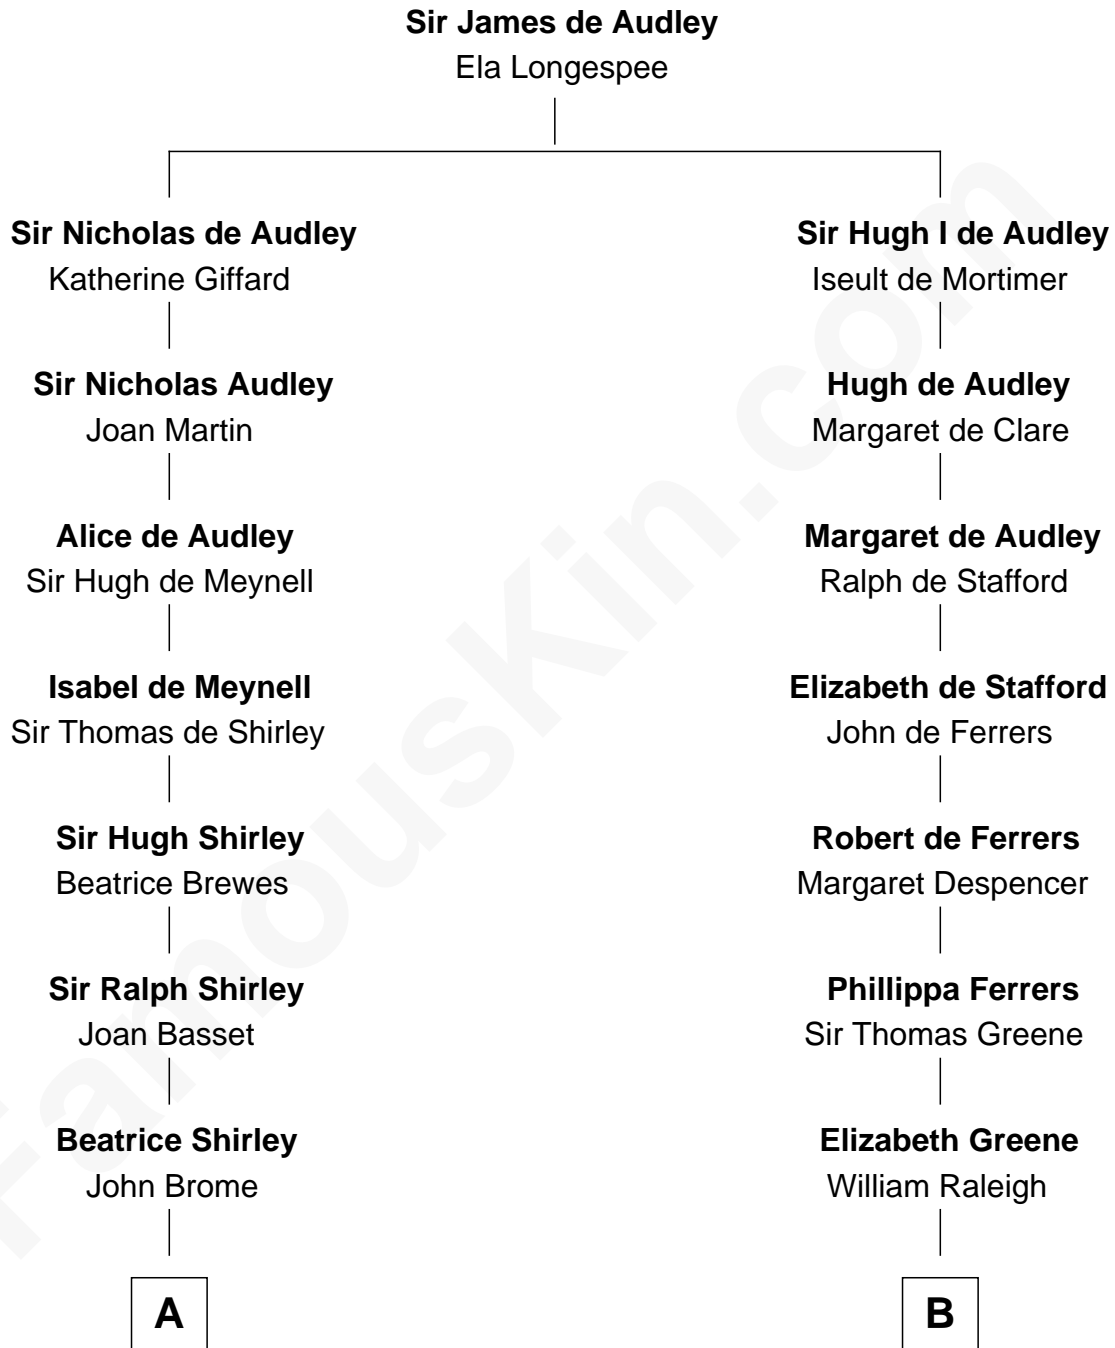

FamousKin.com Relationship Chart of

Nathan Hale

America's First Spy

18th cousin 1 time removed of

Melvil Dewey

Inventor of the Dewey Decimal System

C

Richard Hale
Elizabeth Strong

Nathan Hale
America's First Spy

D

Polly Cole
David Dewey

Joel Dewey
Eliza Green

Melvil Dewey
Dewey Decimal System

FamousKin.com