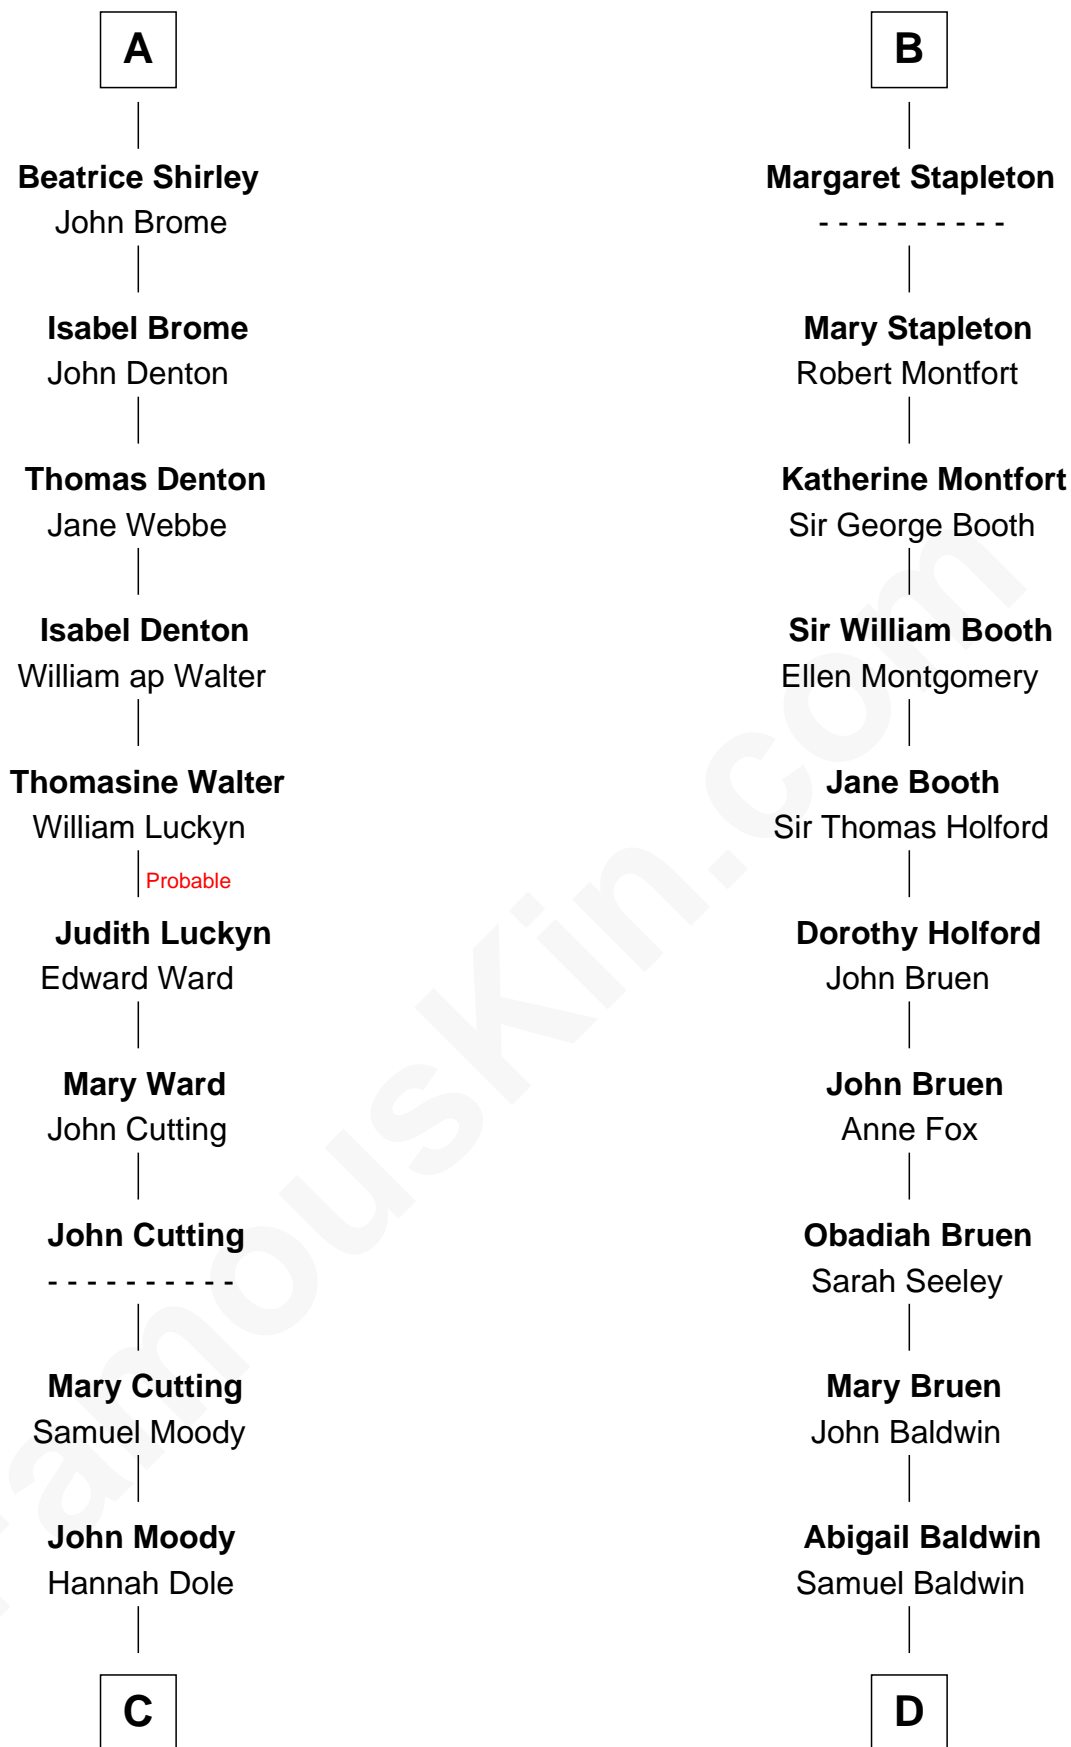

# FamousKin.com Relationship Chart of

**Nathan Hale**

*America's First Spy*

19th cousin of

**Abraham Baldwin**

*Signer of the U.S. Constitution*

**C**

Apphia Moody  
Samuel Hale

Richard Hale  
Elizabeth Strong

Nathan Hale  
*America's First Spy*

**D**

Timothy Baldwin  
Bathsheba Stone

Michael Baldwin  
Lucy Dudley

Abraham Baldwin  
*Signer of the U.S. Constitution*

FamousKin.com