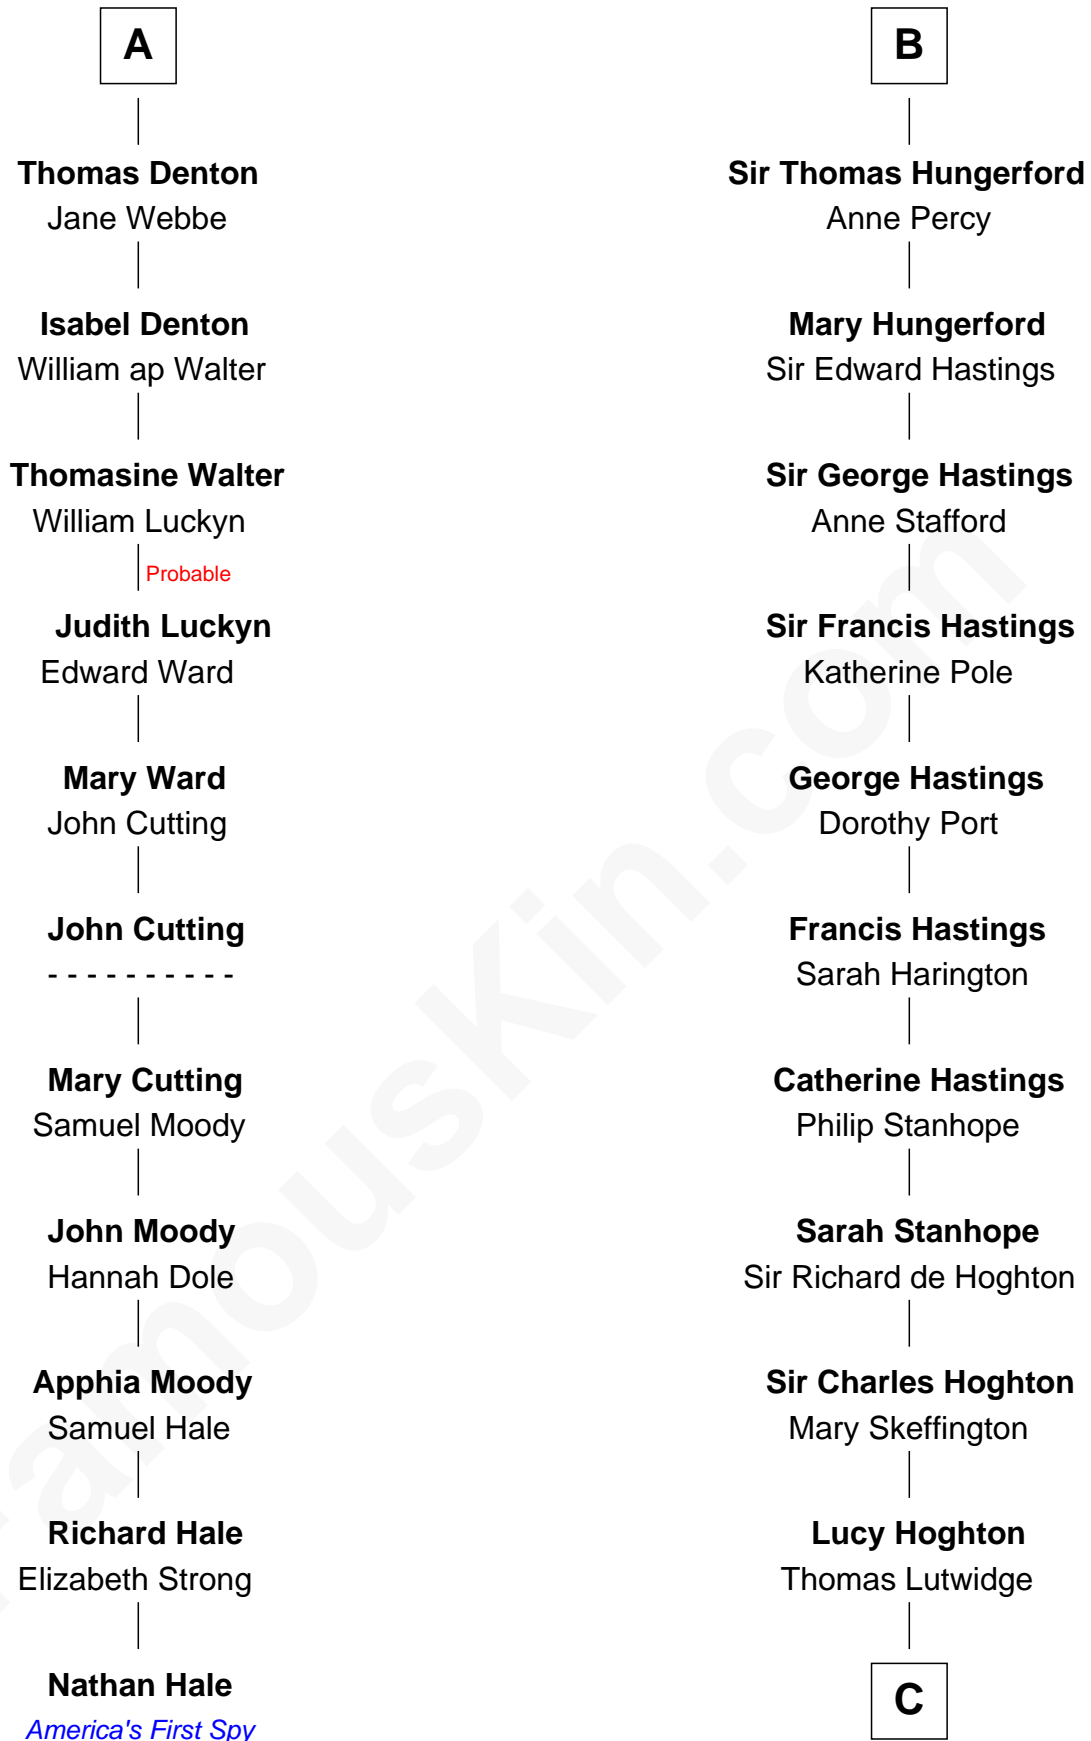

FamousKin.com Relationship Chart of

Nathan Hale

America's First Spy

17th cousin 3 times removed of

Lewis Carroll

Author of Alice in Wonderland

C

Henry Lutwidge

Jane Molyneux

Charles Lutwidge

Elizabeth Anne Dodgson

Frances Jane Lutwidge

Rev. Charles Dodgson

Lewis Carroll

Author of Alice in Wonderland

FamousKin.com