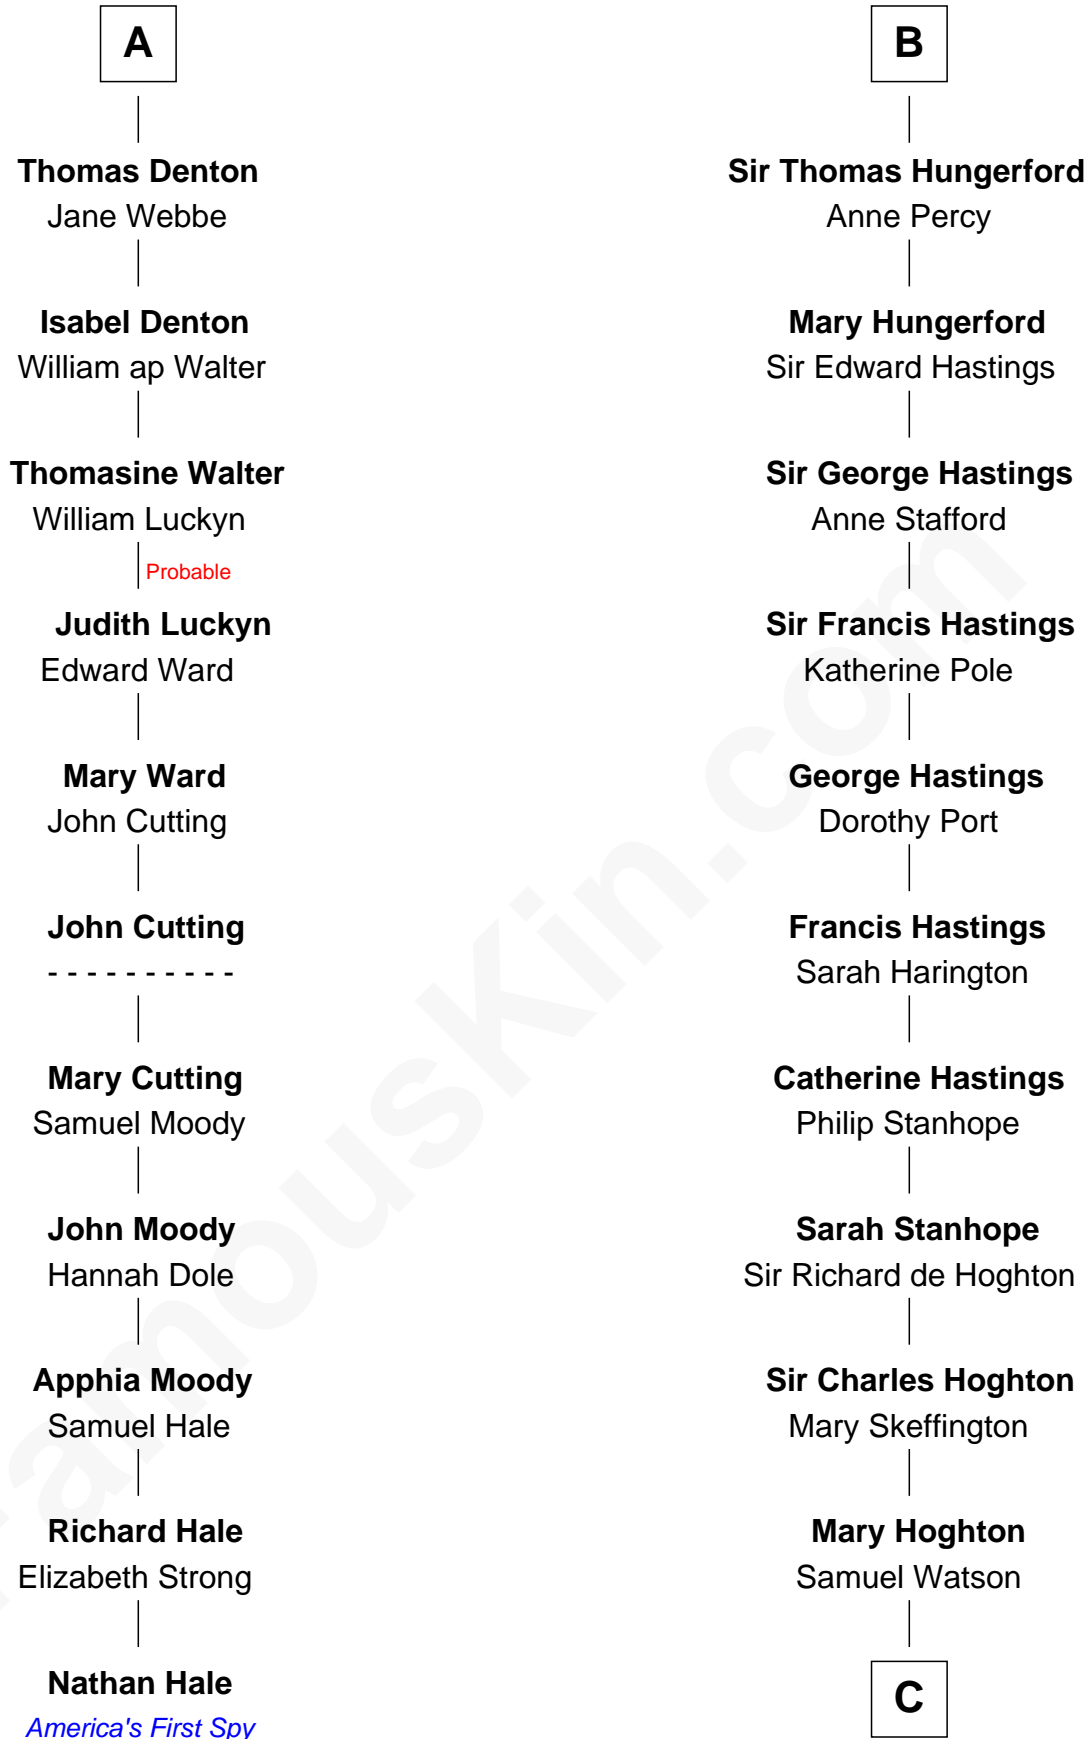

# FamousKin.com Relationship Chart of

**Nathan Hale**

*America's First Spy*

17th cousin 4 times removed of

**E. M. Forster**

*English Novelist*

**C**

**Lucy Watson**

John Thornton

**Henry Thornton**

Marianne Sykes

**Laura Thornton**

Charles Forster

**Edward Morgan Llewellyn Forster**

Alice Clara Whichelo

**E. M. Forster**

*English Novelist*