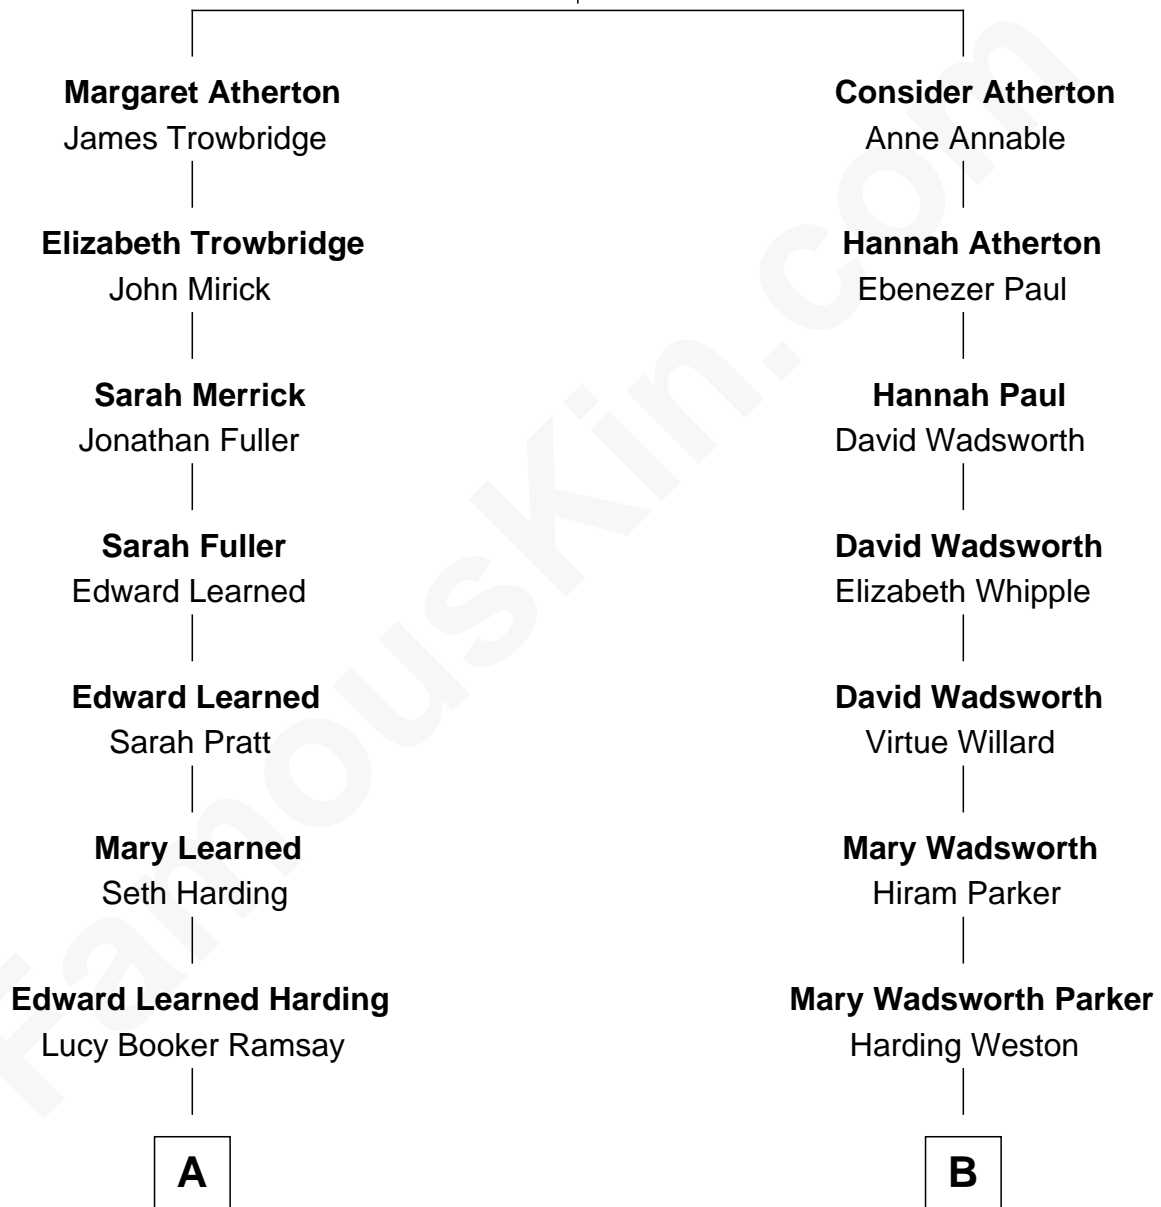

FamousKin.com Relationship Chart of

King Leka I

King of the Albanians

8th cousin 2 times removed of

Ezra Pound

Expatriate American Poet and Critic

Humphrey Atherton

Mary Wales

FamousKin.com