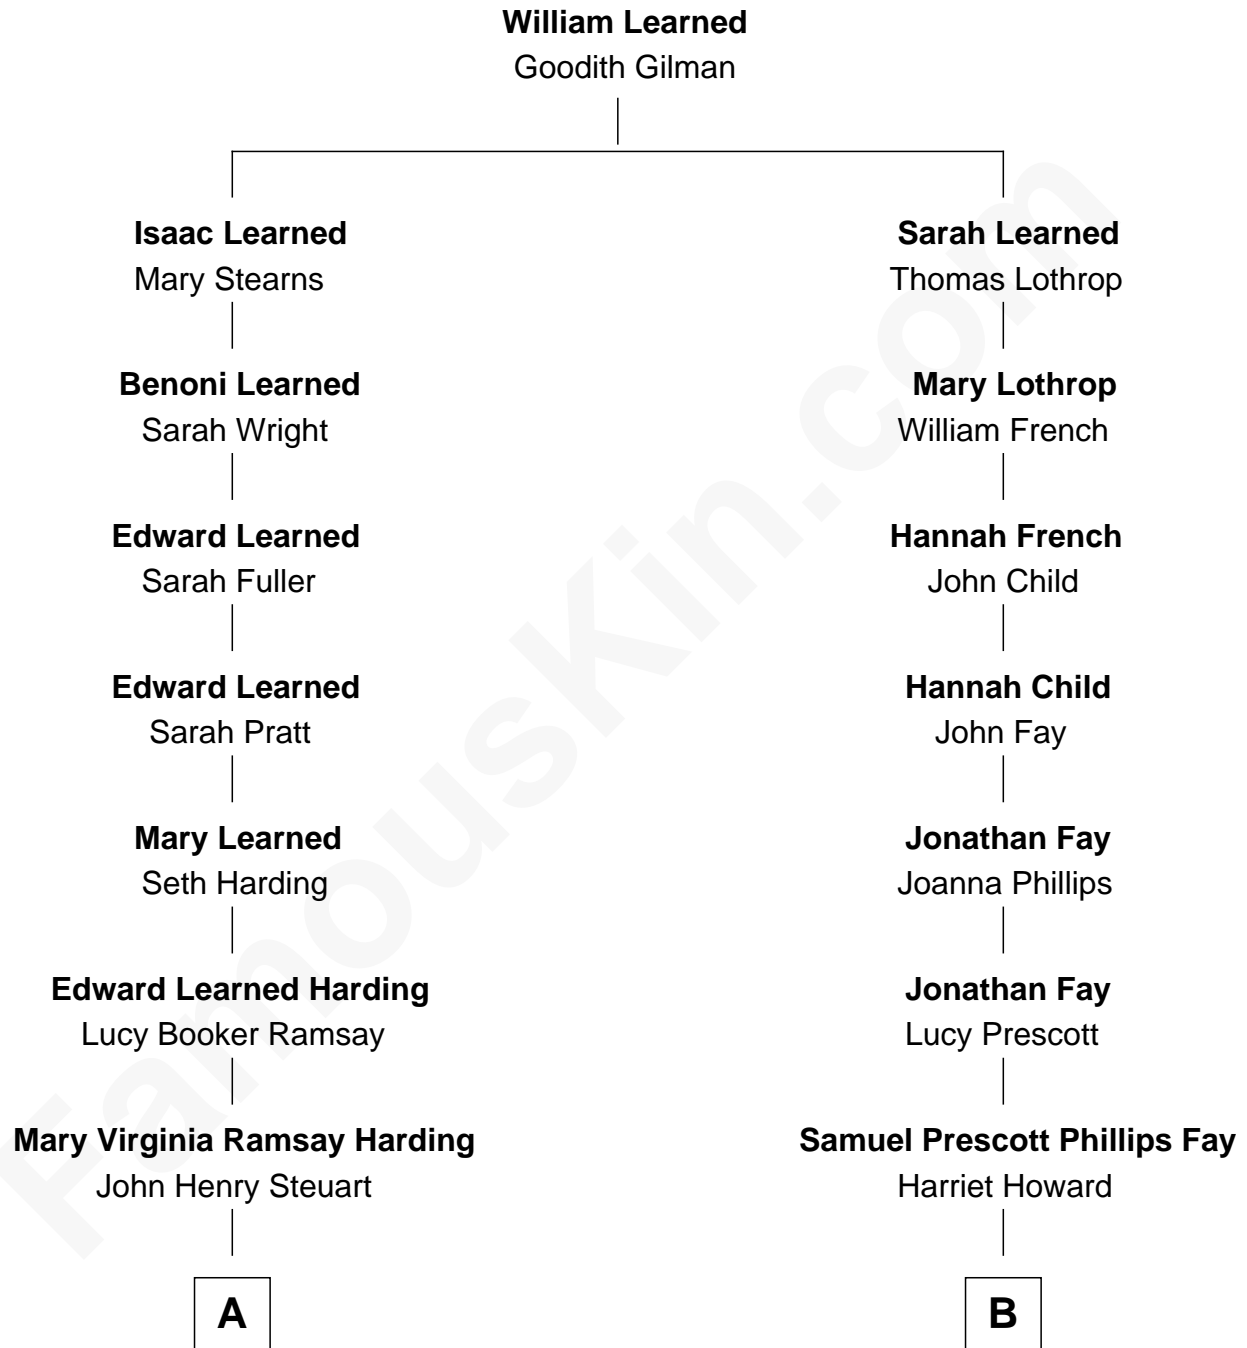

# FamousKin.com Relationship Chart of

**King Leka I**

*King of the Albanians*

9th cousin 3 times removed of

**Jonathan Bush**

*Co-founder and CEO of athenahealth*

**A**

**Gladys Virginia Stuart**  
Gyula Apponyi de Nagy Appony

**Géraldine Apponyi de Nagy Appony**  
Zog I, King of Albania

**King Leka I**  
*King of the Albanians*

**B**

**Samuel Howard Fay**  
Susan Montfort Shellman

**Harriet Eleanor Fay**  
Rev. James Smith Bush

**Samuel Prescott Bush**  
Flora Sheldon

**Prescott Sheldon Bush**  
Dorothy Wear Walker

**Jonathan James Bush**  
Josephine Colwell Bradley

**Jonathan Bush**  
*Co-founder and CEO of athenahealth*