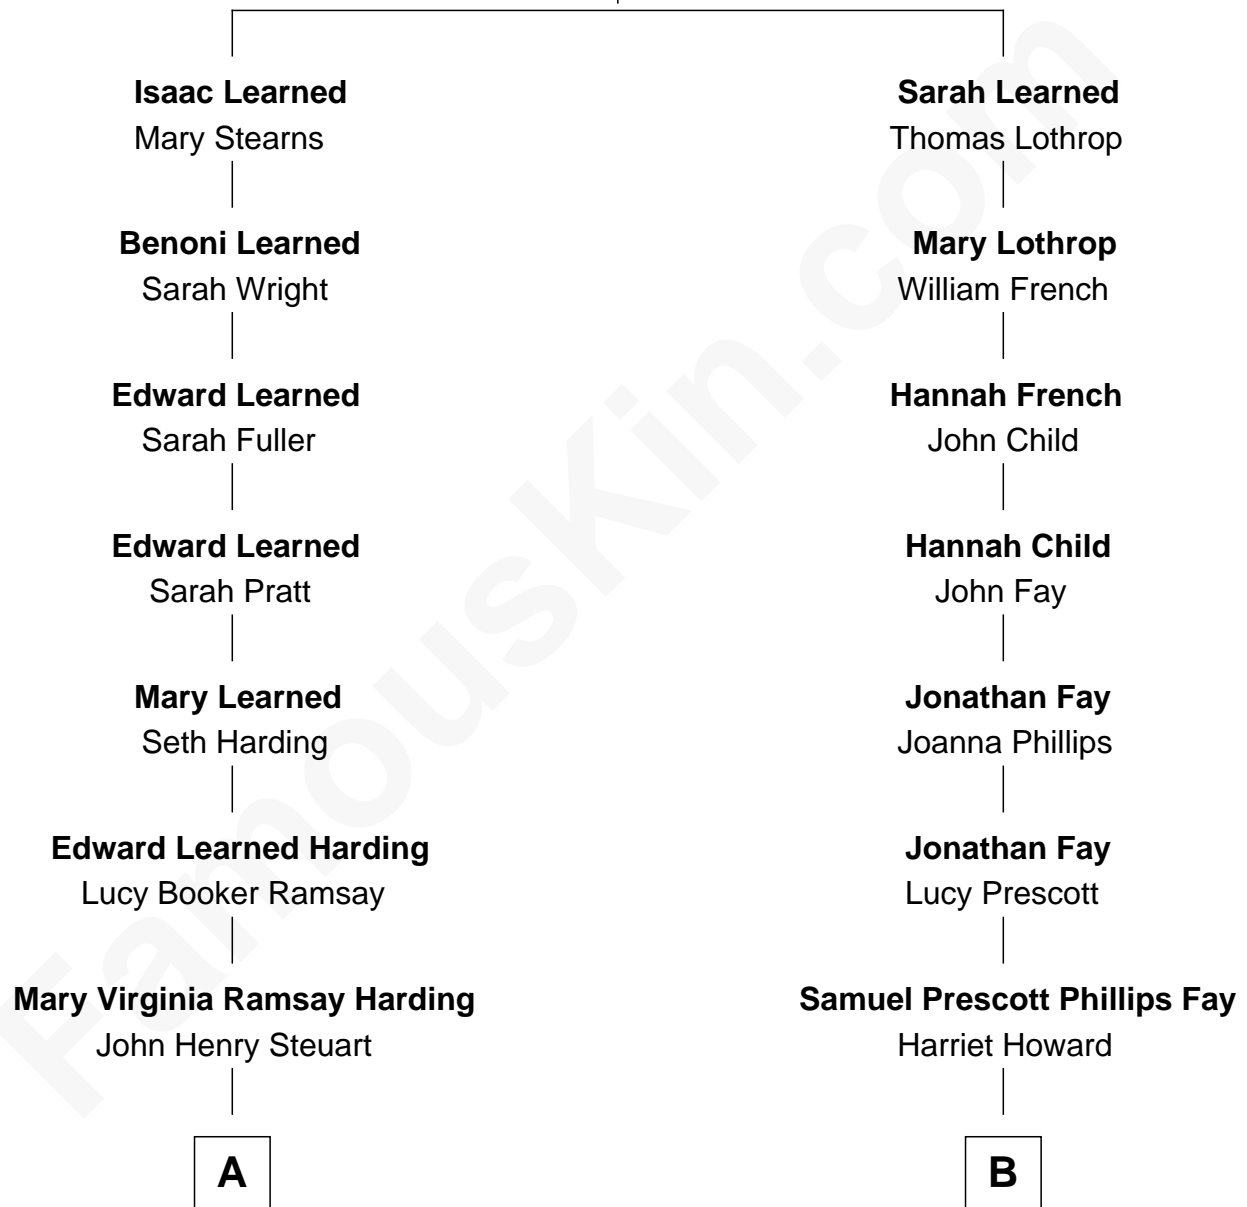

# FamousKin.com Relationship Chart of

**King Leka I**

*King of the Albanians*

9th cousin 3 times removed of

**Billy Bush**

*TV Personality and Host*

**William Learned**  
Goodith Gilman

**A**

**Gladys Virginia Stuart**  
Gyula Apponyi de Nagy Appony

**Géraldine Apponyi de Nagy Appony**  
Zog I, King of Albania

**King Leka I**  
*King of the Albanians*

**B**

**Samuel Howard Fay**  
Susan Montfort Shellman