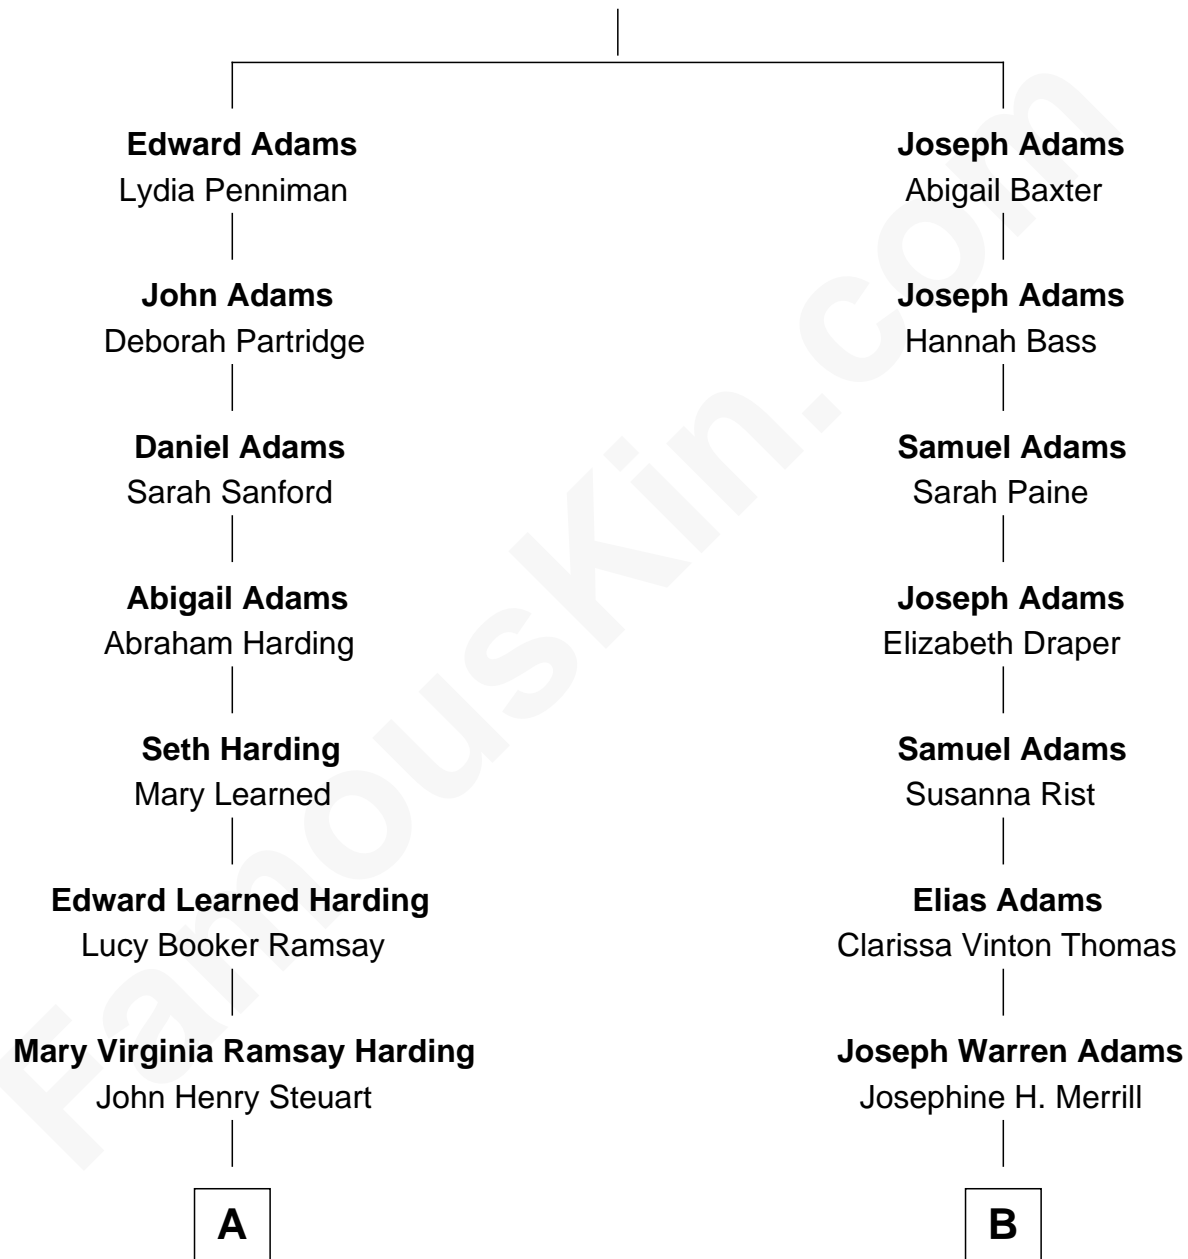

FamousKin.com Relationship Chart of

King Leka I

King of the Albanians

9th cousin of

Raquel Welch

Movie Actress

Henry Adams

Edith Squire

A

Gladys Virginia Stuart
Gyula Apponyi de Nagy Appony

Géraldine Apponyi de Nagy Appony
Zog I, King of Albania

King Leka I
King of the Albanians

B

Clara Louise Adams
Emery Stanford Hall

Josephine Sarah Hall
Armando Carlos Tejada

Raquel Welch
aka Raquel Welch

FamousKin.com