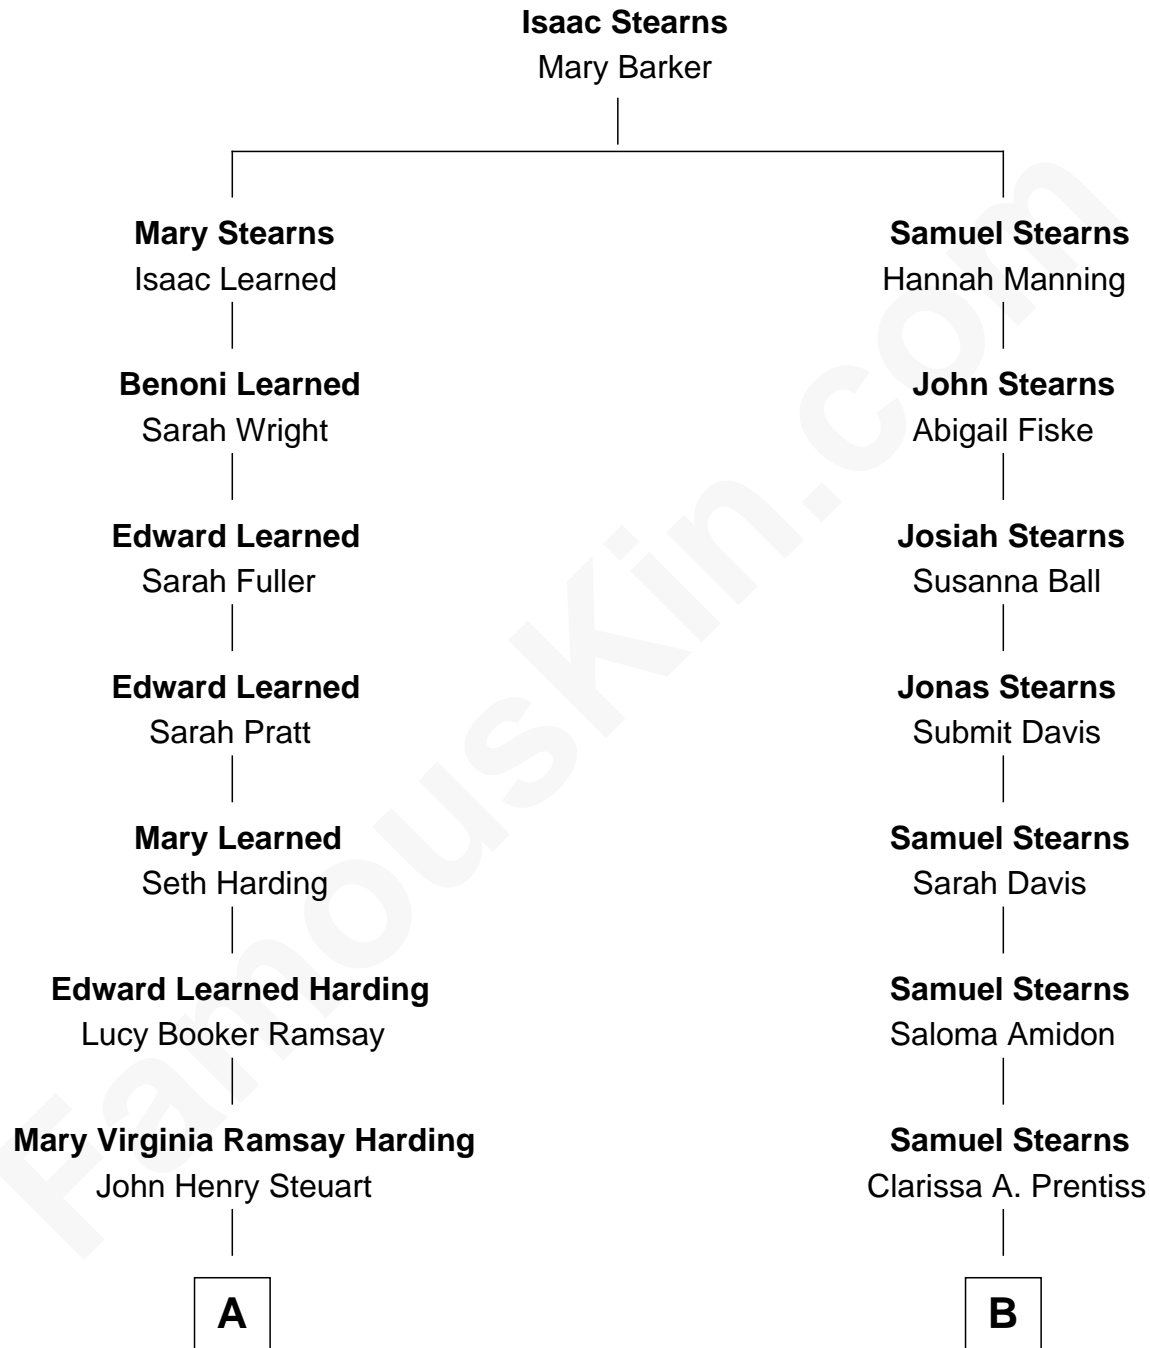

FamousKin.com

Relationship Chart of

King Leka I

King of the Albanians

9th cousin 2 times removed of

Elizabeth Banks

TV and Movie Actress

A

Gladys Virginia Stuart
Gyula Apponyi de Nagy Appony

Géraldine Apponyi de Nagy Appony
Zog I, King of Albania

King Leka I
King of the Albanians

B

Edward L. Stearns
Julia B. Moore

Elizabeth Clara Stearns
Joseph Irving Mitchell